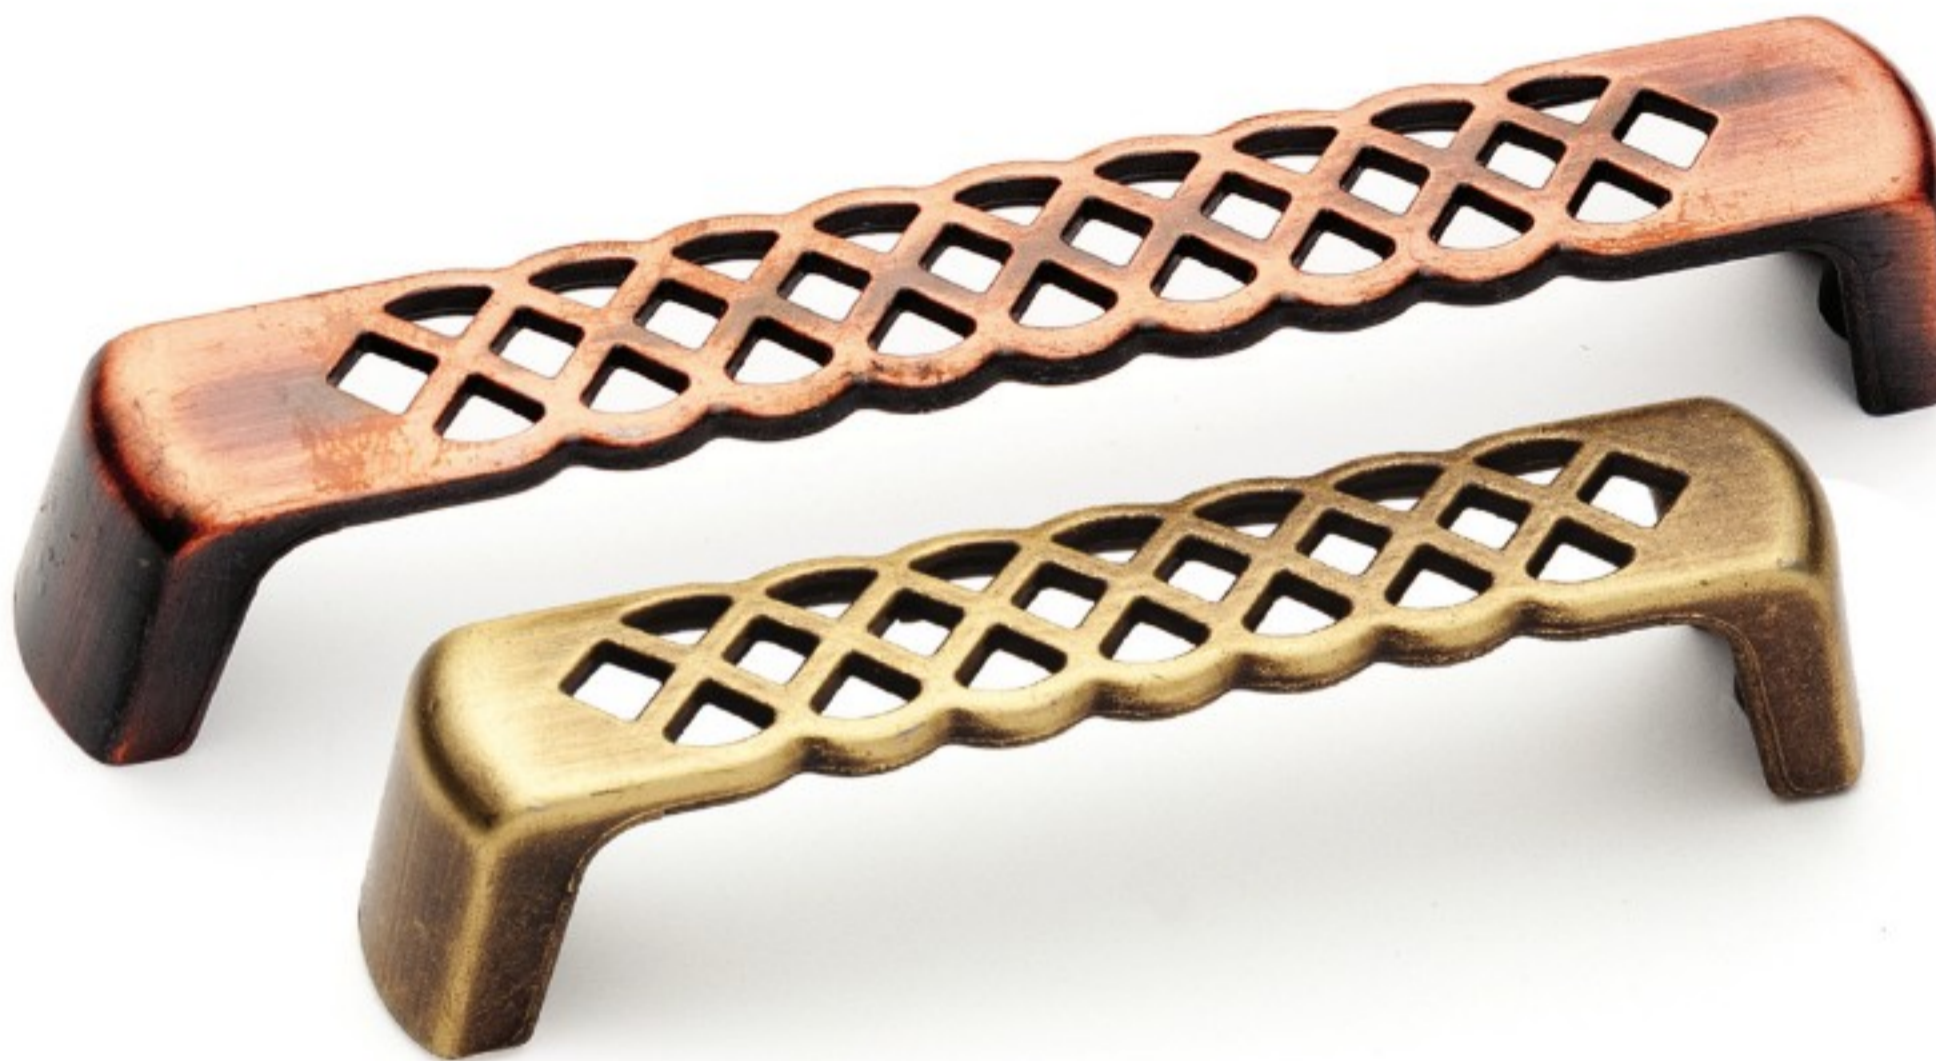

↔ 96 mm, 128 mm Knob
A.Copper, A.Yellow
📦 75 Pieces

379 Dalga

Antique Handle Series

↔ 96 mm, 128 mm A.Copper, A.Yellow
📦 75 Pieces

472 Verona

Antique Handle Series

↔
96 mm, 128 mm
160 mm

🔧
A.Copper, A.Yellow

📦
50 Pieces

428 Savona

Antique Handle Series

↔
96 mm, 128 mm
160 mm

🔧
A.Copper, A.Yellow

📦
50 Pieces

498 Baril

Antique Handle Series

↔
96 mm, 128 mm
160 mm

🔧
A.Copper, A.Yellow

📦
50 Pieces

720 Bernard

Antique Handle Series

↔
96 mm, 128 mm

🔧
A.Copper, A.Yellow

📦
50 Pieces

721

Antique Handle Series

 96 mm, 128 mm
  A.Copper, A.Yellow
  50 Pieces

725

Antique Handle Series

 96 mm, 128 mm
160 mm, Knob
  A.Copper, A.Yellow
  50 Pieces

726 Athen

Antique Handle Series