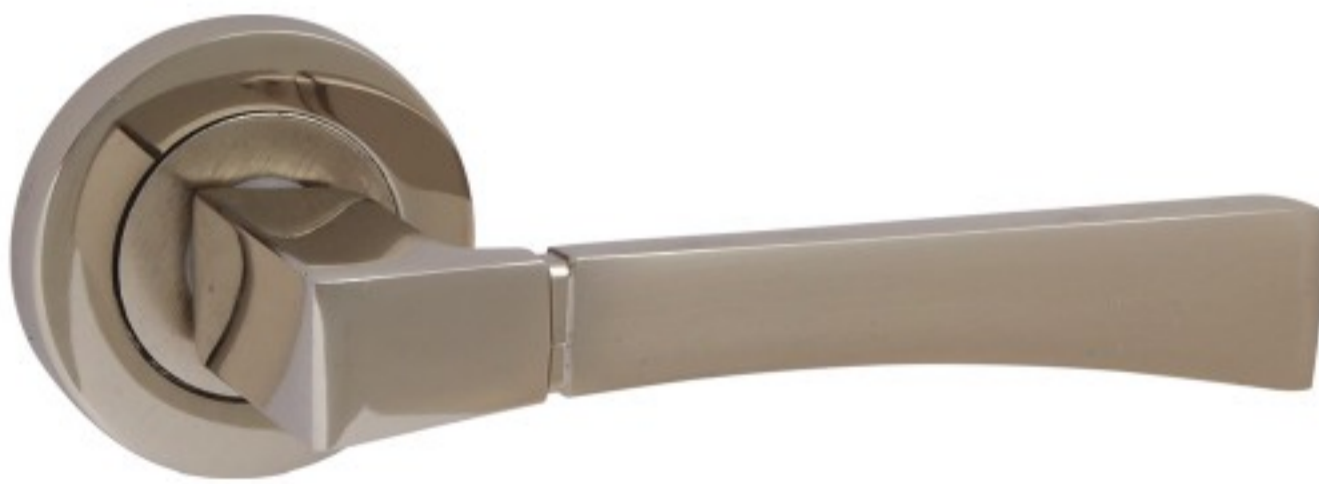

**1208**

Aluminium Door Handle

Nickel Saten,  
Albirifin - Saten

80 Pieces

**1236**

Aluminium Door Handle

Nickel Saten,  
Albirifin - Saten

100 Pieces