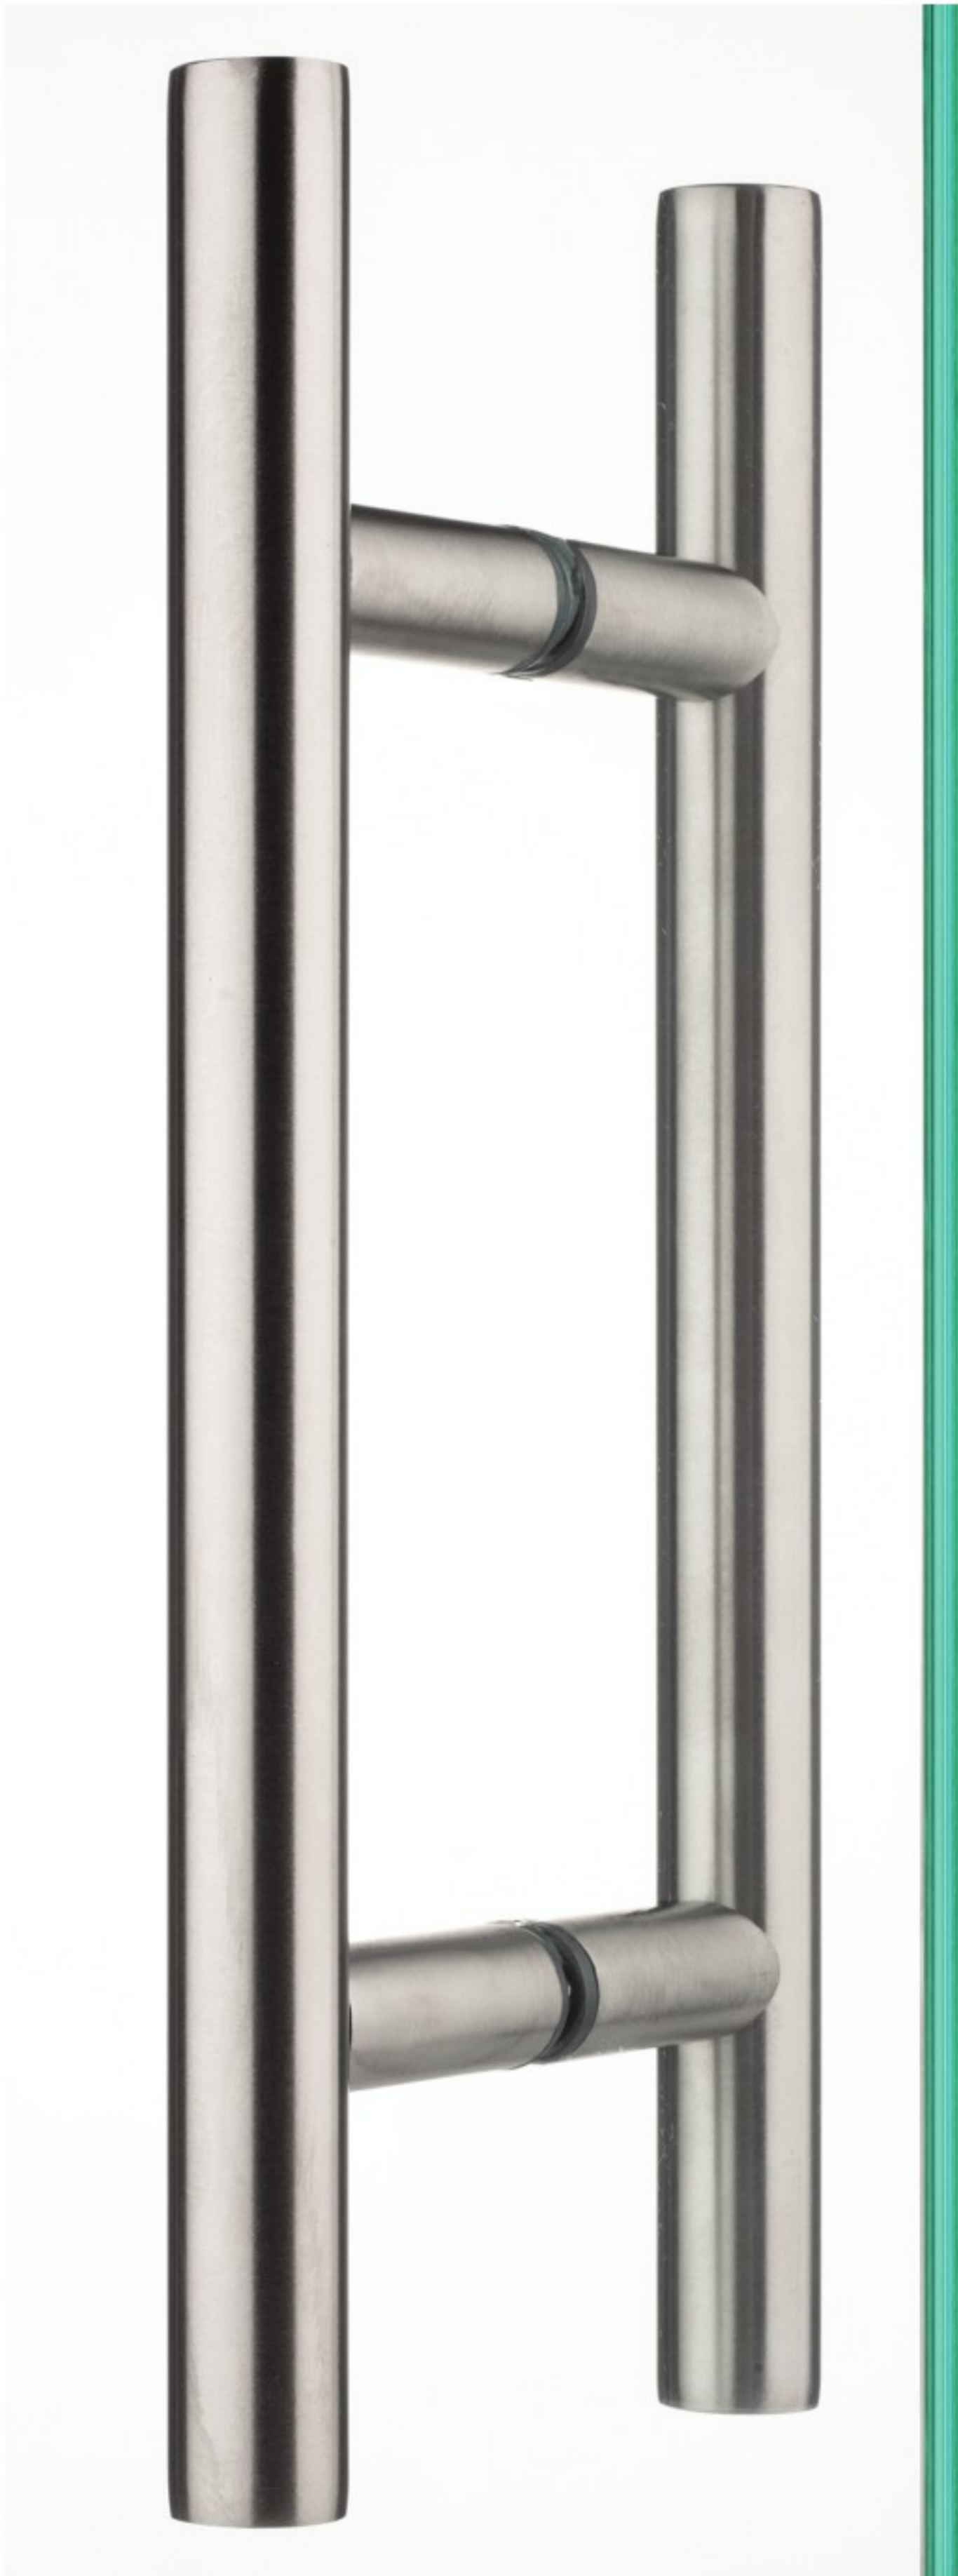

997

Stainless Steel Door Handle

Paslanmaz Çelik
AISI 304
Stainless Steel

Plastic gasket for glass and wood protection