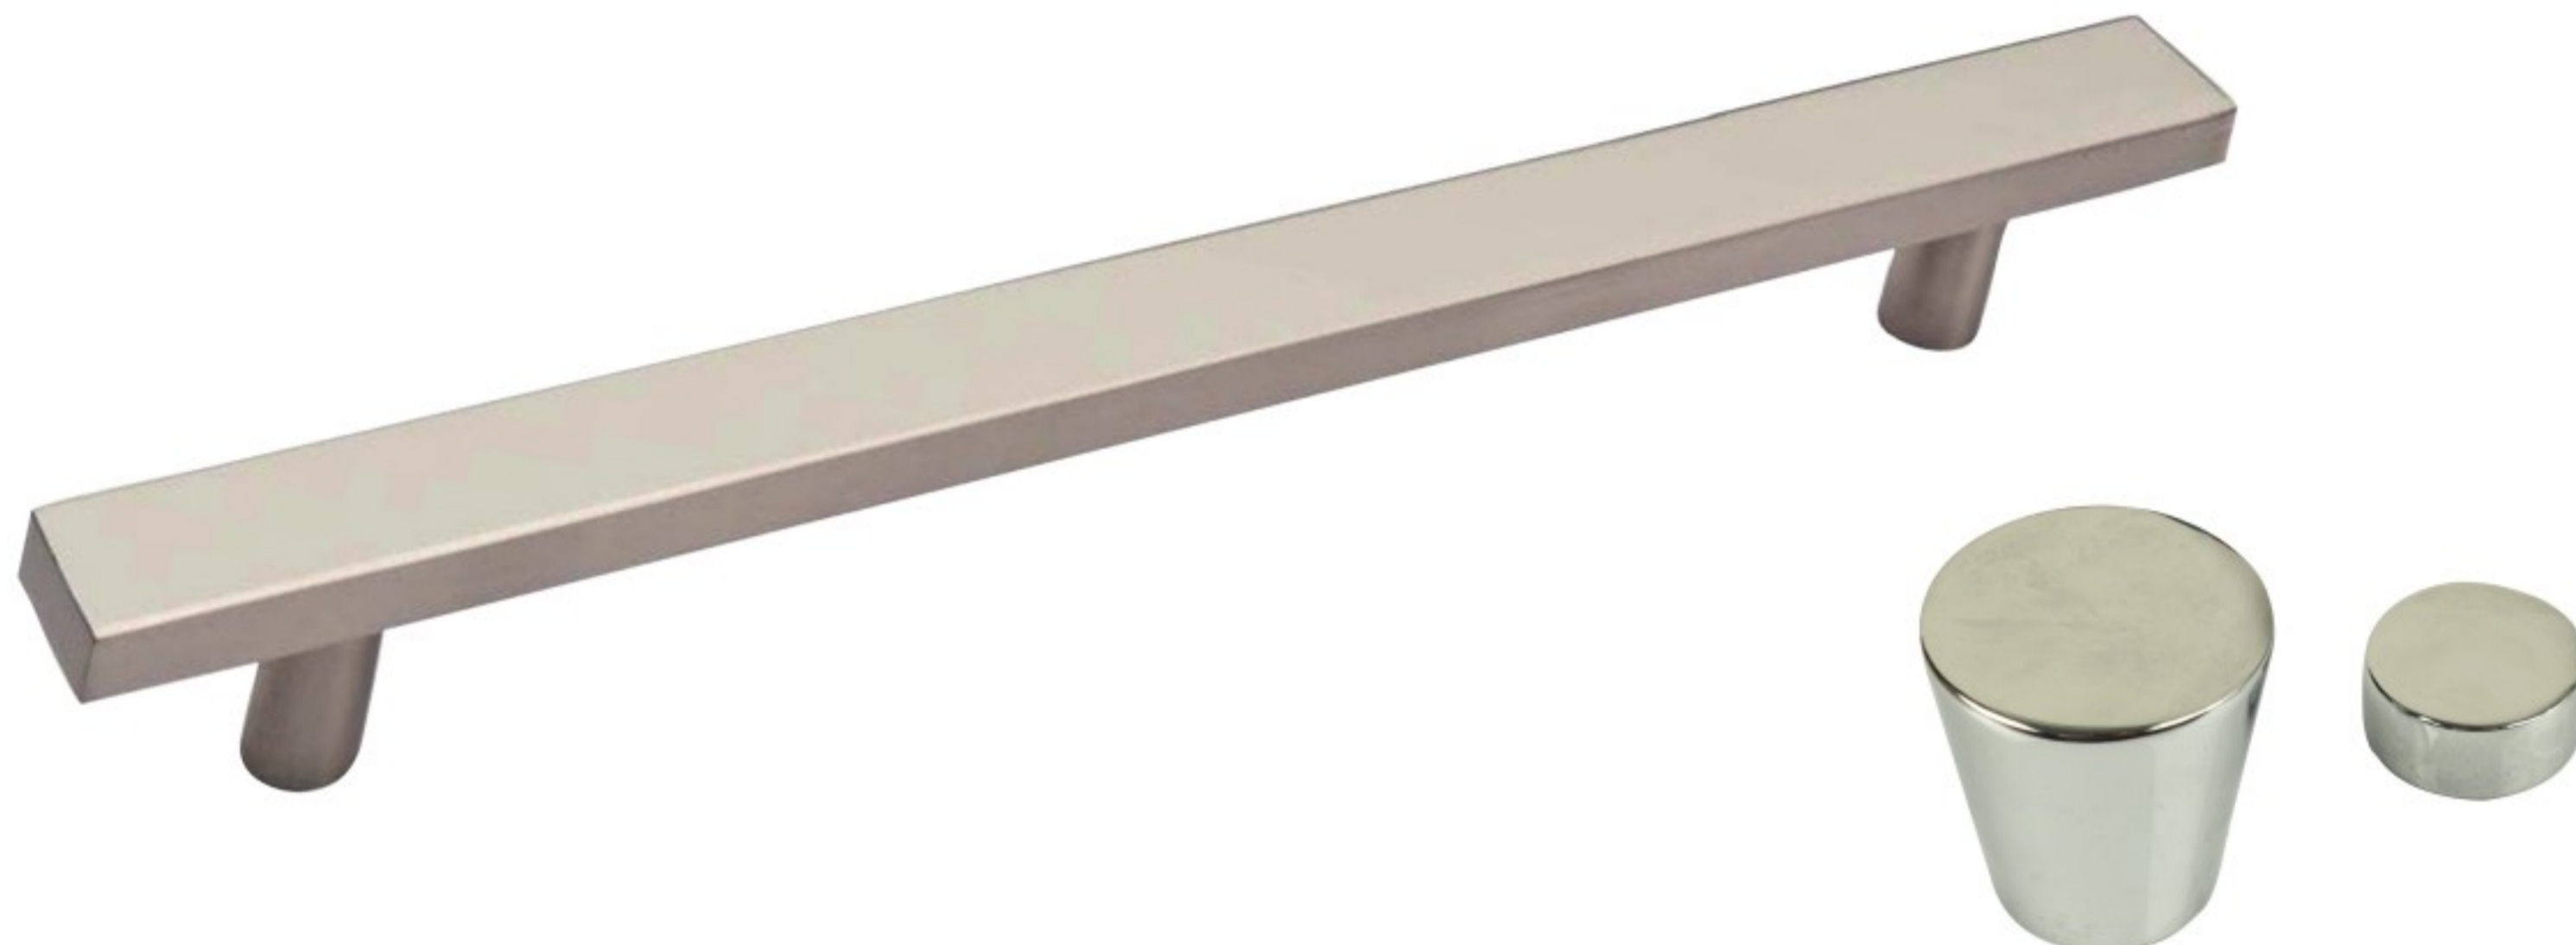

513 Lama

Aluminium Cabin Handle Series

**Profil 20x10
17x10**

128 mm, 160 mm, 192 mm, 224 mm
256 mm, 288 mm, 320 mm, 352 mm, 384 mm, 416 mm

Chrome, Inox

25 Pieces

503 Lama 1

Aluminium Handle Series

Profil 7x16