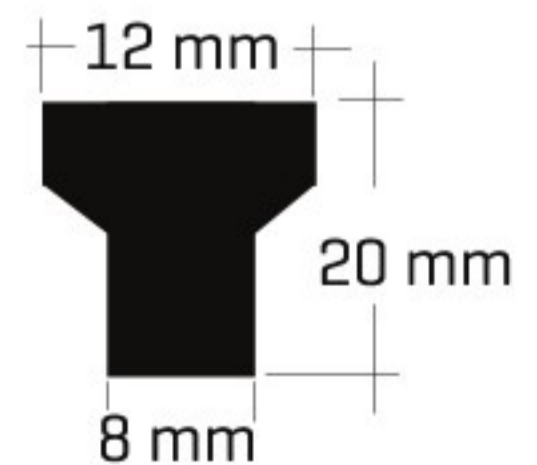

Chrome, Inox
Gold, Antique

50 Pieces

525

Aluminium Handle Series

Profil 8x30
10x30

506

Aluminium Handle Series

128 mm, 160 mm, 192 mm, 224 mm
256 mm, 288 mm, 320 mm, 352 mm

Chrome, Inox

50 Pieces

670 Pamir
Aluminium Handle Series

64 mm, 96 mm, 128 mm, 160 mm, 192 mm, 224 mm
256 mm, 288 mm, 320 mm, 352 mm, 384 mm, 416 mm

Chrome, Inox
Painted

100 Pieces

645 Cermen
Aluminium Handle Series

64 mm, 96 mm, 128 mm, 160 mm, 192 mm, 224 mm, 256 mm, 288 mm
320 mm, 352 mm, 384 mm, 416 mm, 448 mm, 480 mm, 500 mm, 600 mm

Chrome, Inox

50 Pieces

515 Dakota

Aluminium Handle Series

64 mm, 96 mm, 128 mm, 160 mm, 192 mm, 224 mm
256 mm, 288 mm, 320 mm, 352 mm, 384 mm, 416 mm, 448 mm

Chrome, Inox

50 Pieces

516 Nevada

Aluminium Handle Series

64 mm, 96 mm, 128 mm, 160 mm, 192 mm, 224 mm
256 mm, 288 mm, 320 mm, 352 mm, 384 mm, 416 mm

Chrome, Inox

50 Pieces

413