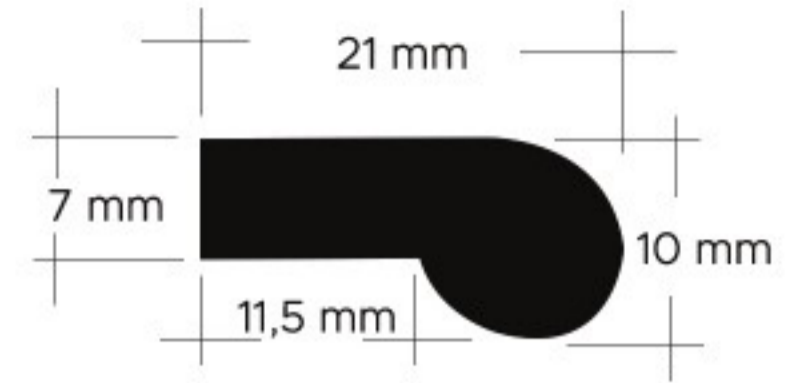

64 mm, 96 mm, 128 mm, 160 mm, 192 mm, 224 mm, 256 mm, 288 mm
320 mm, 352 mm, 384 mm, 416 mm, 448 mm, 480 mm, 500 mm, 600 mm

Chrome, Inox

50 Pieces

515 Dakota

Aluminium Handle Series

64 mm, 96 mm, 128 mm, 160 mm, 192 mm, 224 mm
256 mm, 288 mm, 320 mm, 352 mm, 384 mm, 416 mm, 448 mm

Chrome, Inox

50 Pieces

516 Nevada

Aluminium Handle Series

64 mm, 96 mm, 128 mm, 160 mm, 192 mm, 224 mm
256 mm, 288 mm, 320 mm, 352 mm, 384 mm, 416 mm

Chrome, Inox

50 Pieces

413

Aluminium Handle Series

64 mm, 96 mm, 128 mm
160 mm

Chrome, Inox

50 Pieces

583 Vena

Aluminium Handle Series

64 mm, 96 mm, 128 mm, 160 mm, 192 mm, 224 mm
256 mm, 288 mm, 320 mm, 352 mm, 384 mm

Chrome, Inox
Painted