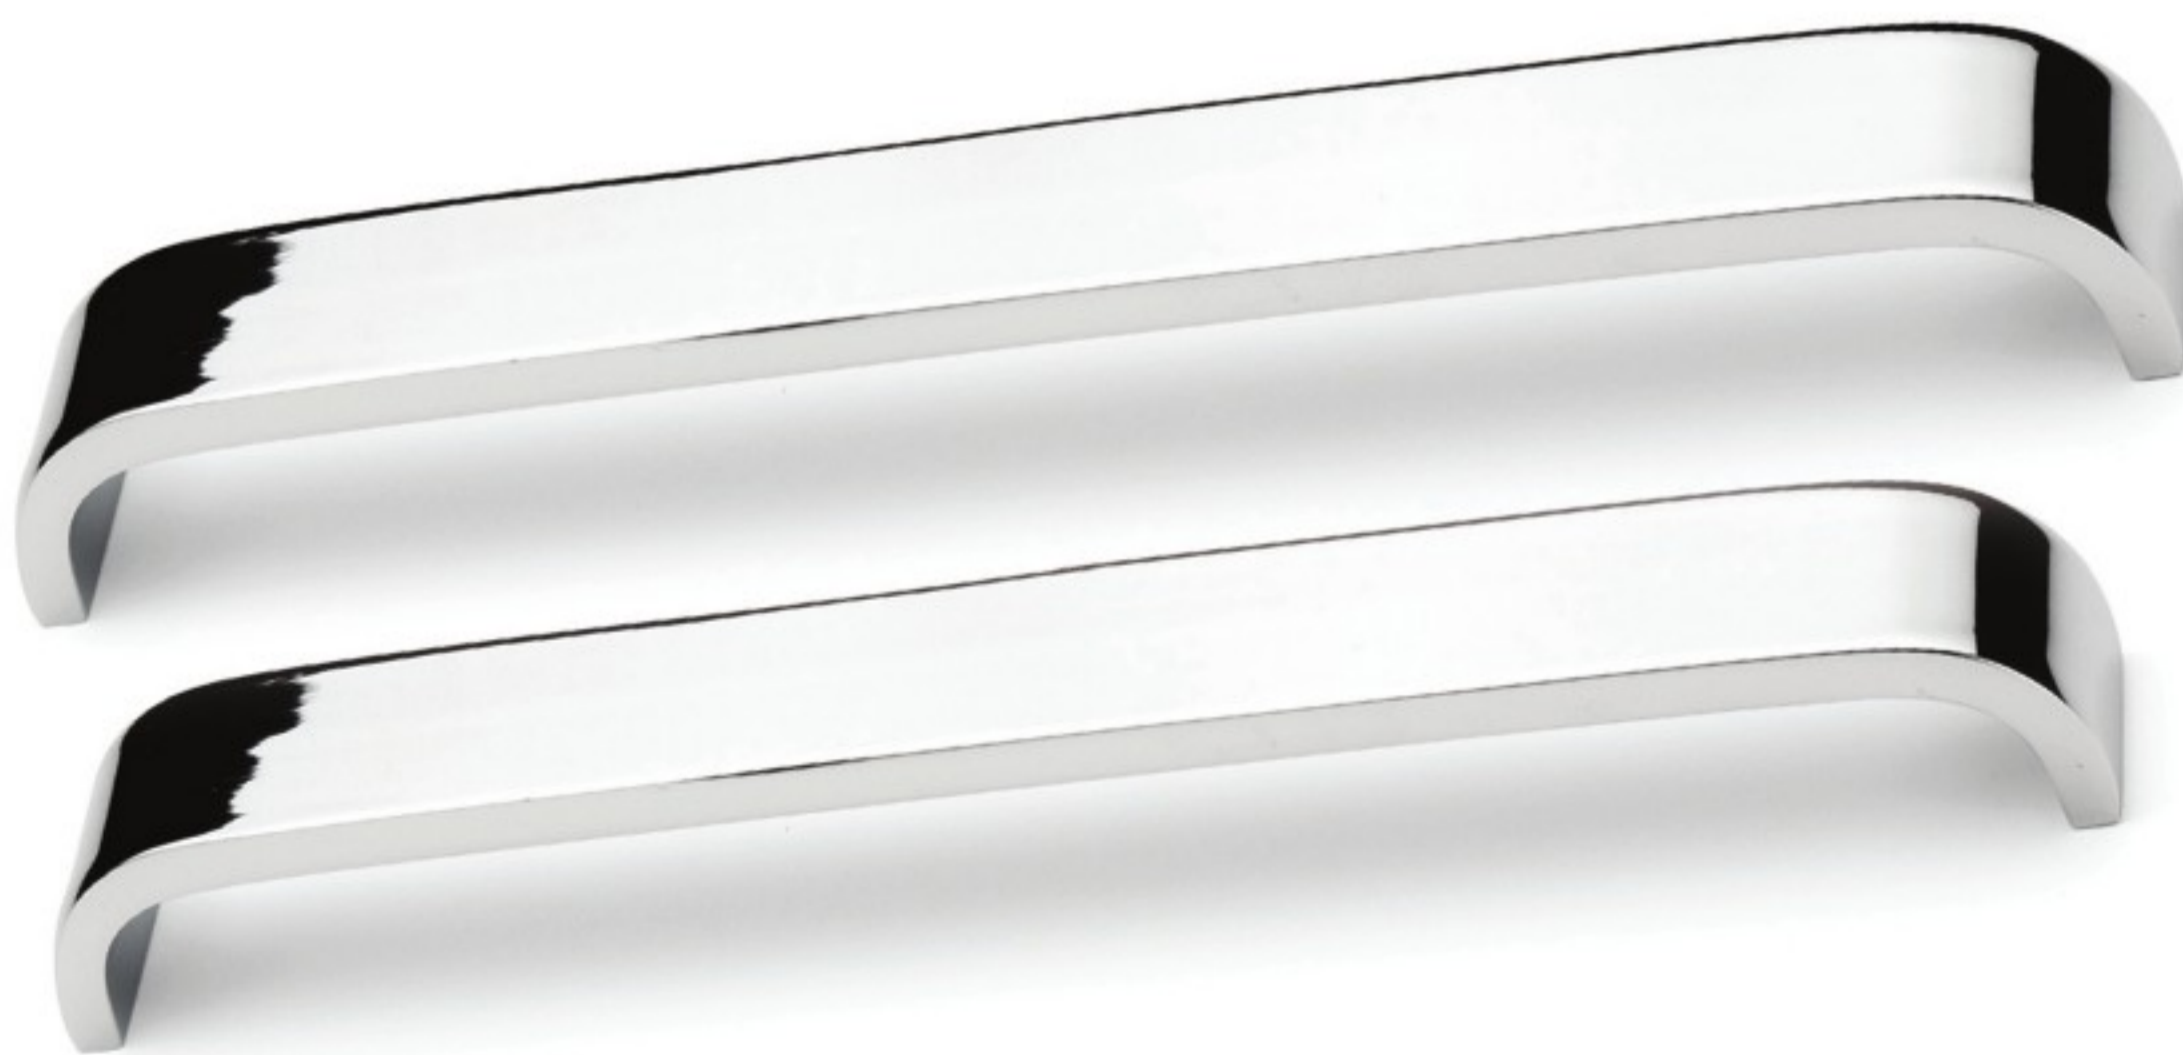

578 Europa

Aluminium Handle Series

Profil 7x25

128 mm, 160 mm, 192 mm, 224 mm
256 mm, 288 mm, 320 mm

Chrome, Inox

50 Pieces