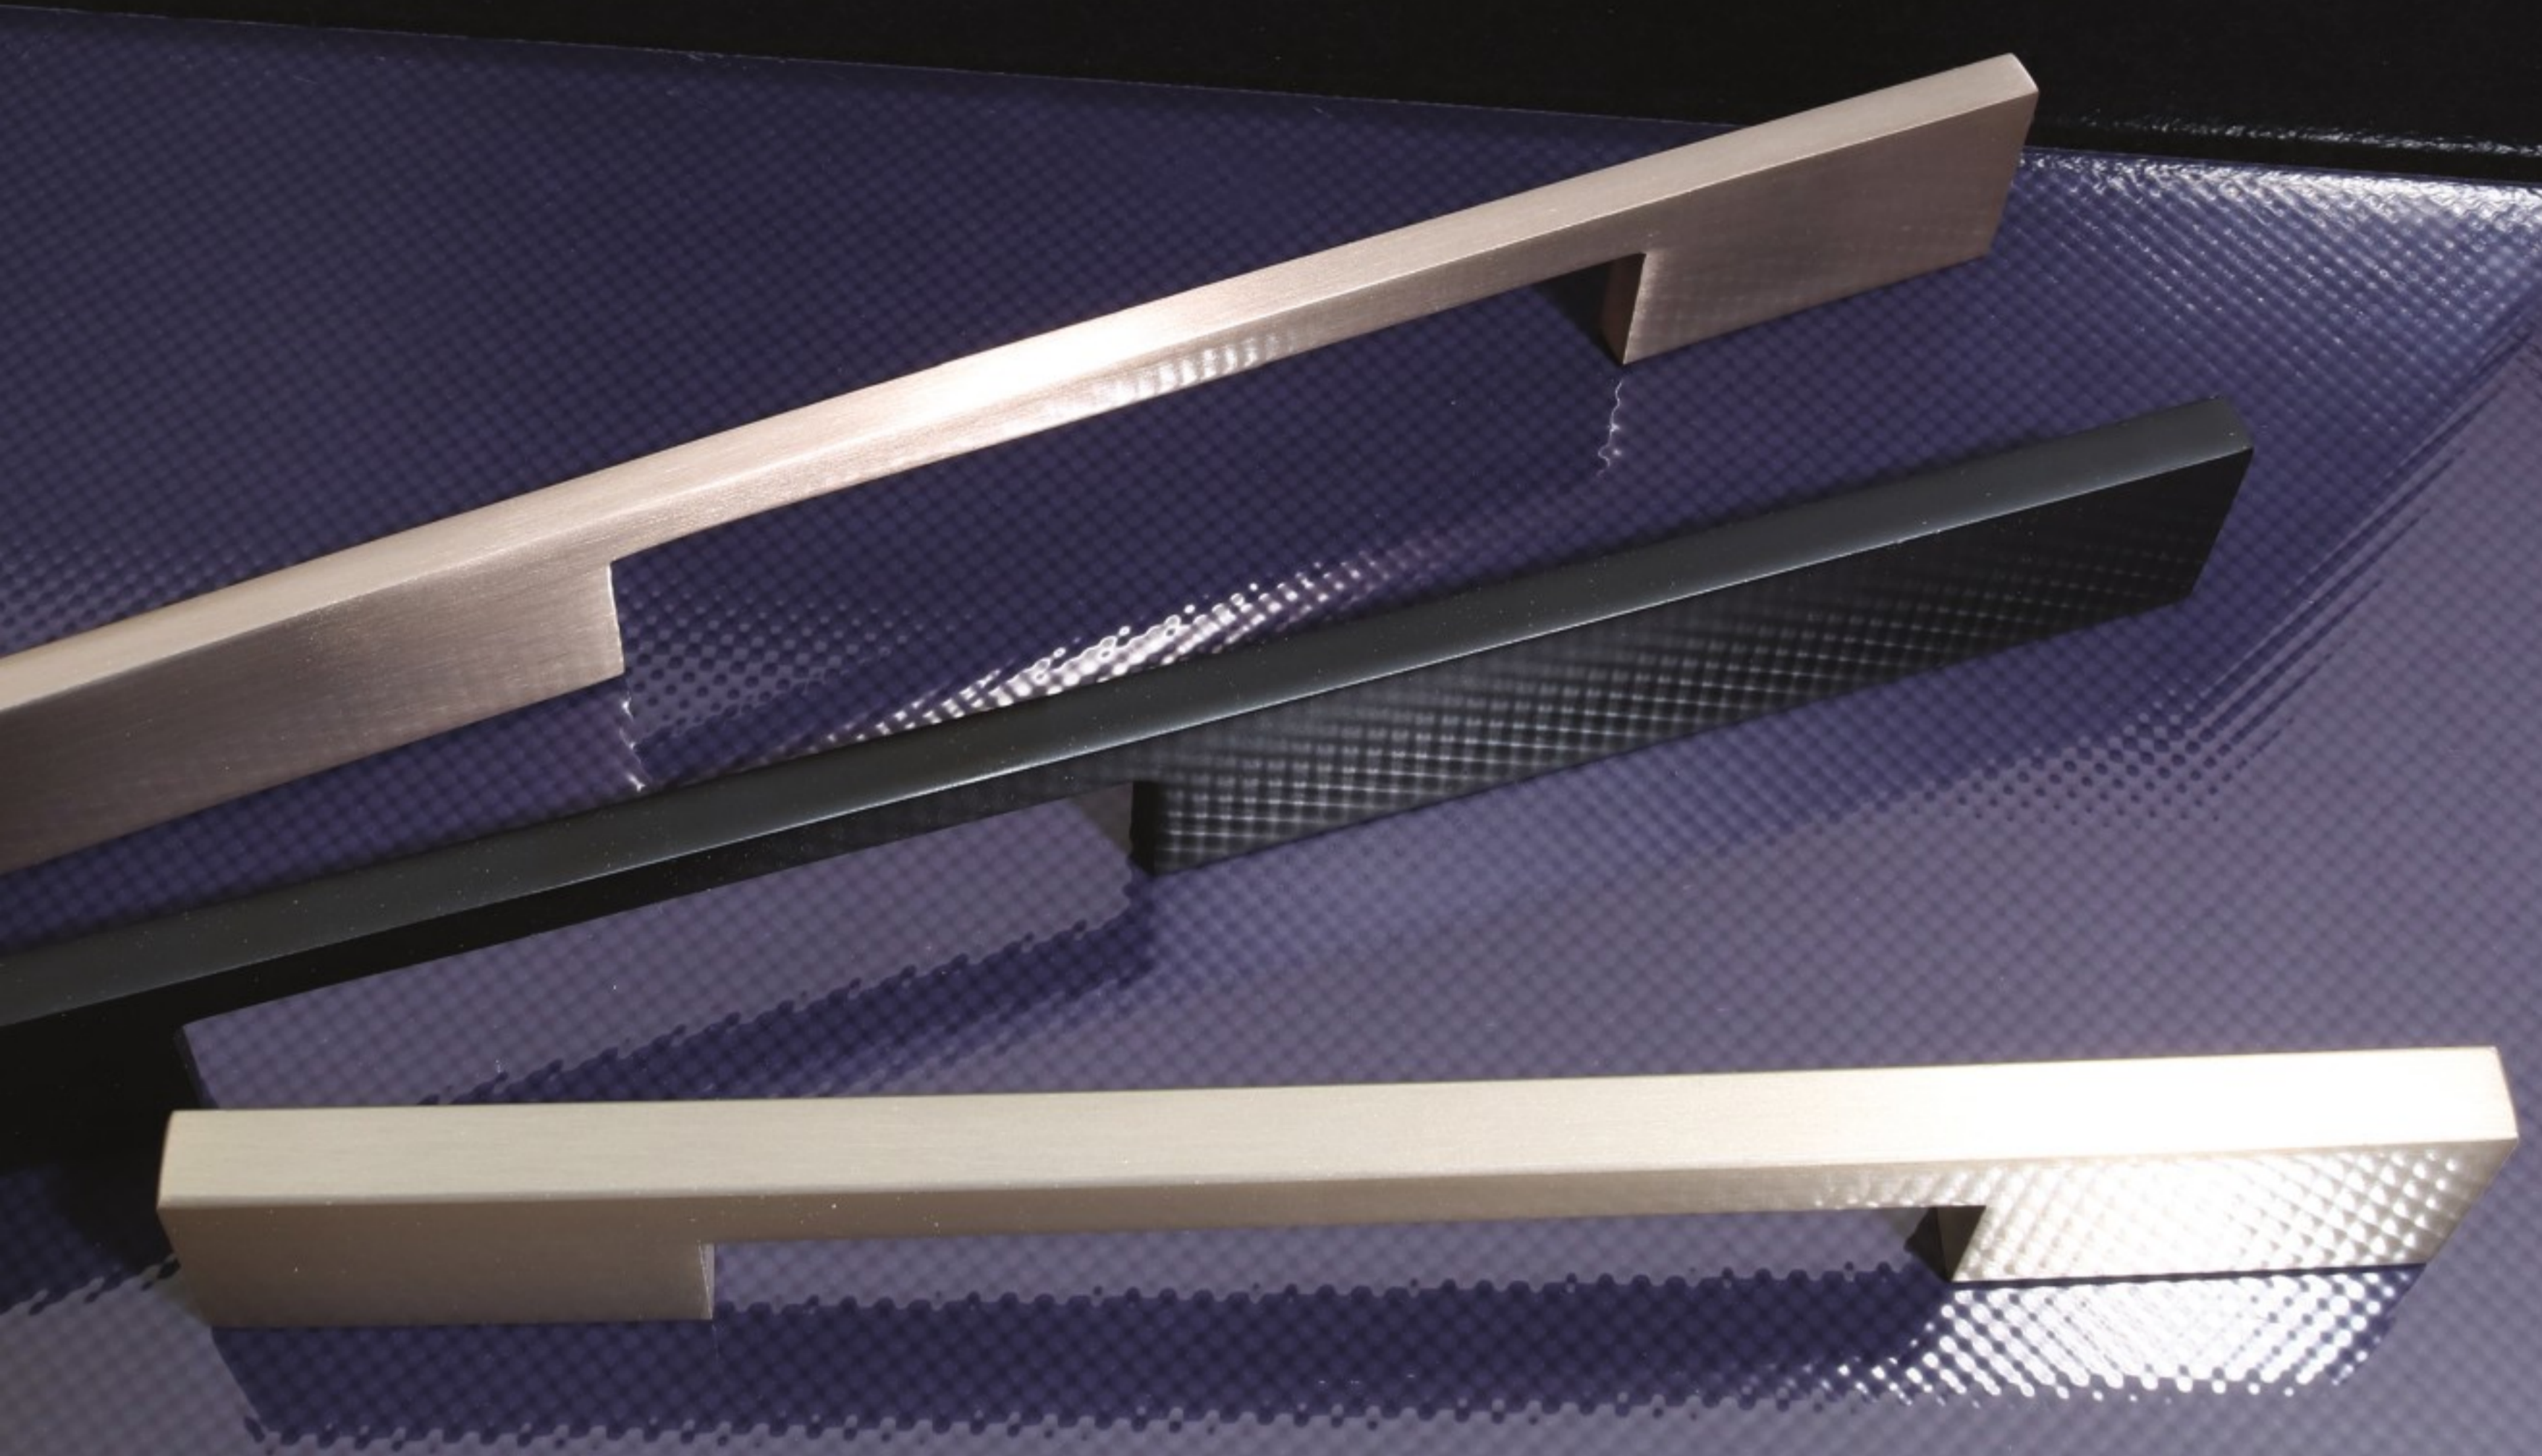

Custom sizes
Can be produced.