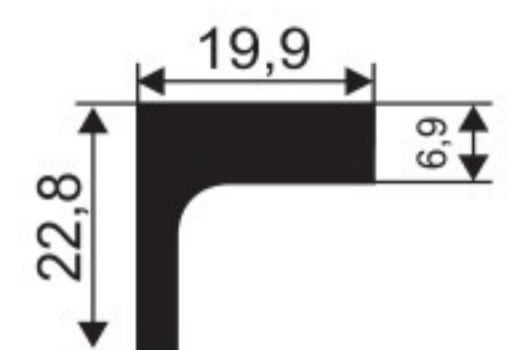

64 mm, 96 mm, 128 mm, 160 mm, 192 mm, 224 mm, 256 mm, 288 mm
320 mm, 352 mm, 384 mm, 416 mm, 448 mm, 480 mm, 500 mm, 600 mm

Chrome, Inox

50 Pieces

515 Dakota

Aluminium Handle Series

64 mm, 96 mm, 128 mm, 160 mm, 192 mm, 224 mm
256 mm, 288 mm, 320 mm, 352 mm, 384 mm, 416 mm, 448 mm

Chrome, Inox

50 Pieces

516 Nevada

Aluminium Handle Series

64 mm, 96 mm, 128 mm, 160 mm, 192 mm, 224 mm
256 mm, 288 mm, 320 mm, 352 mm, 384 mm, 416 mm

Chrome, Inox

50 Pieces

413