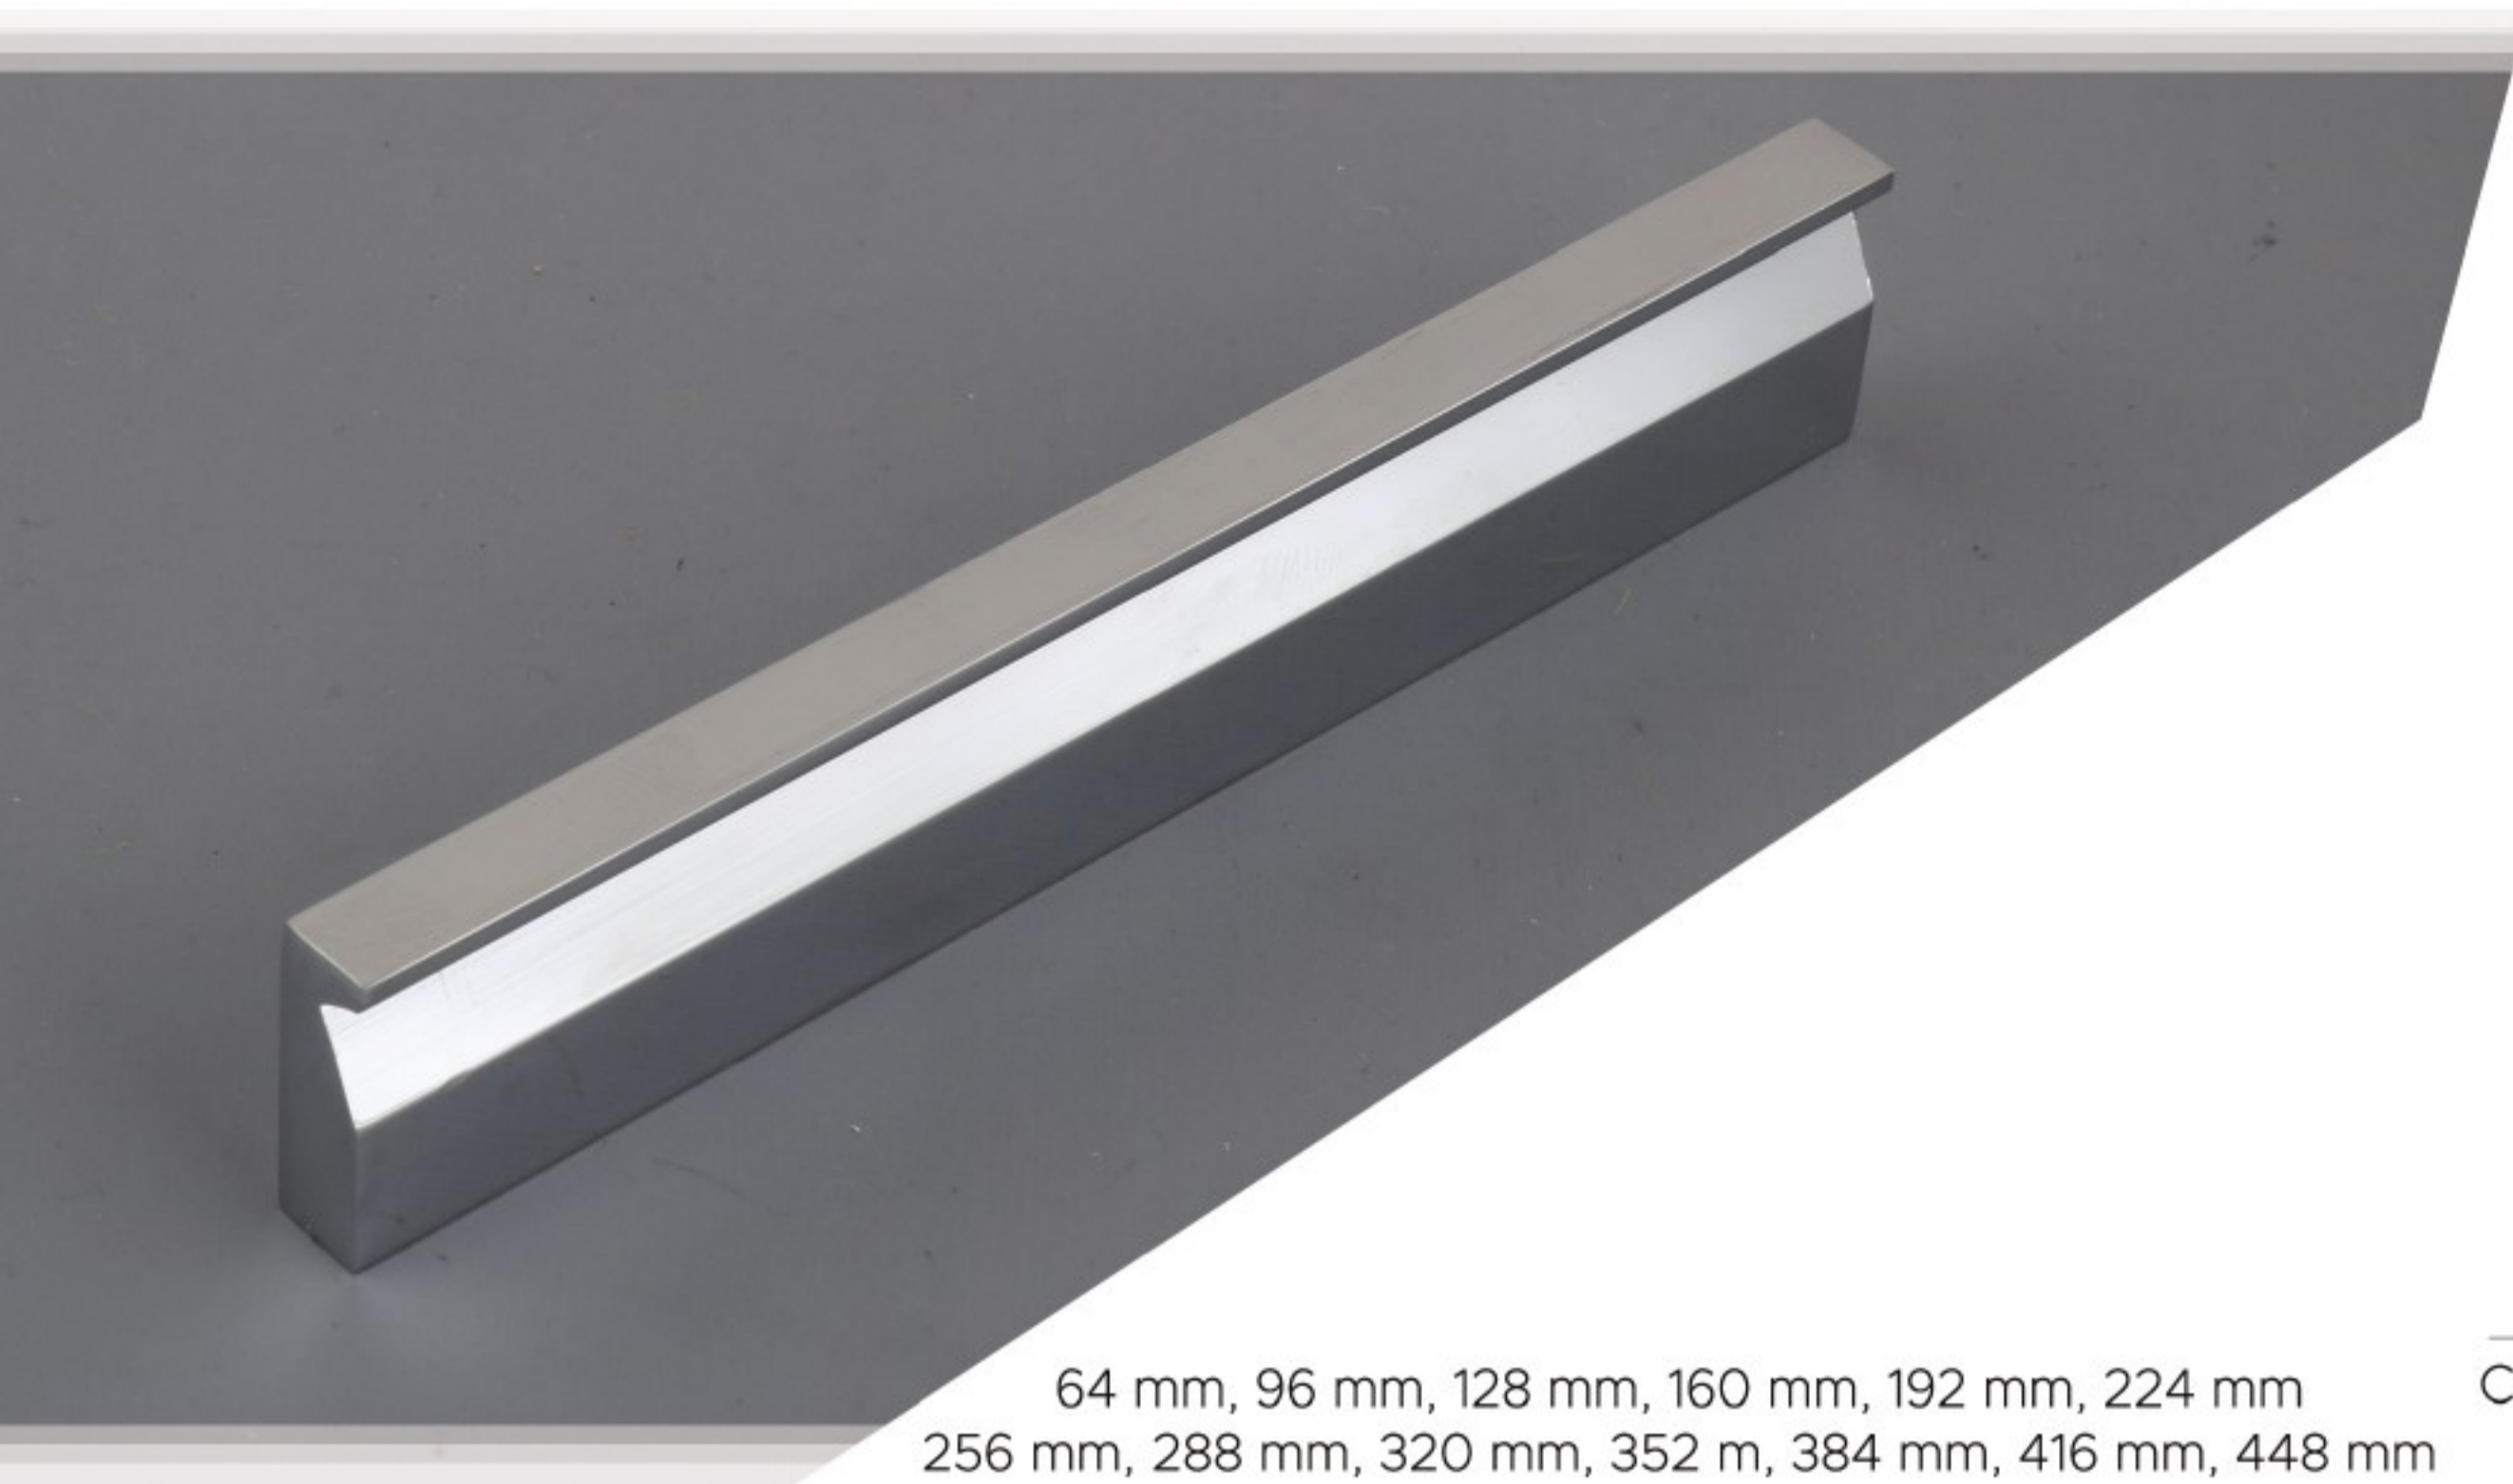

547

Aluminium Handle Series

64 mm, 96 mm, 128 mm, 160 mm, 192 mm, 224 mm
256 mm, 288 mm, 320 mm, 352 m, 384 mm, 416 mm, 448 mm

Chrome, Inox

50 Pieces

910

Aluminium Handle Series