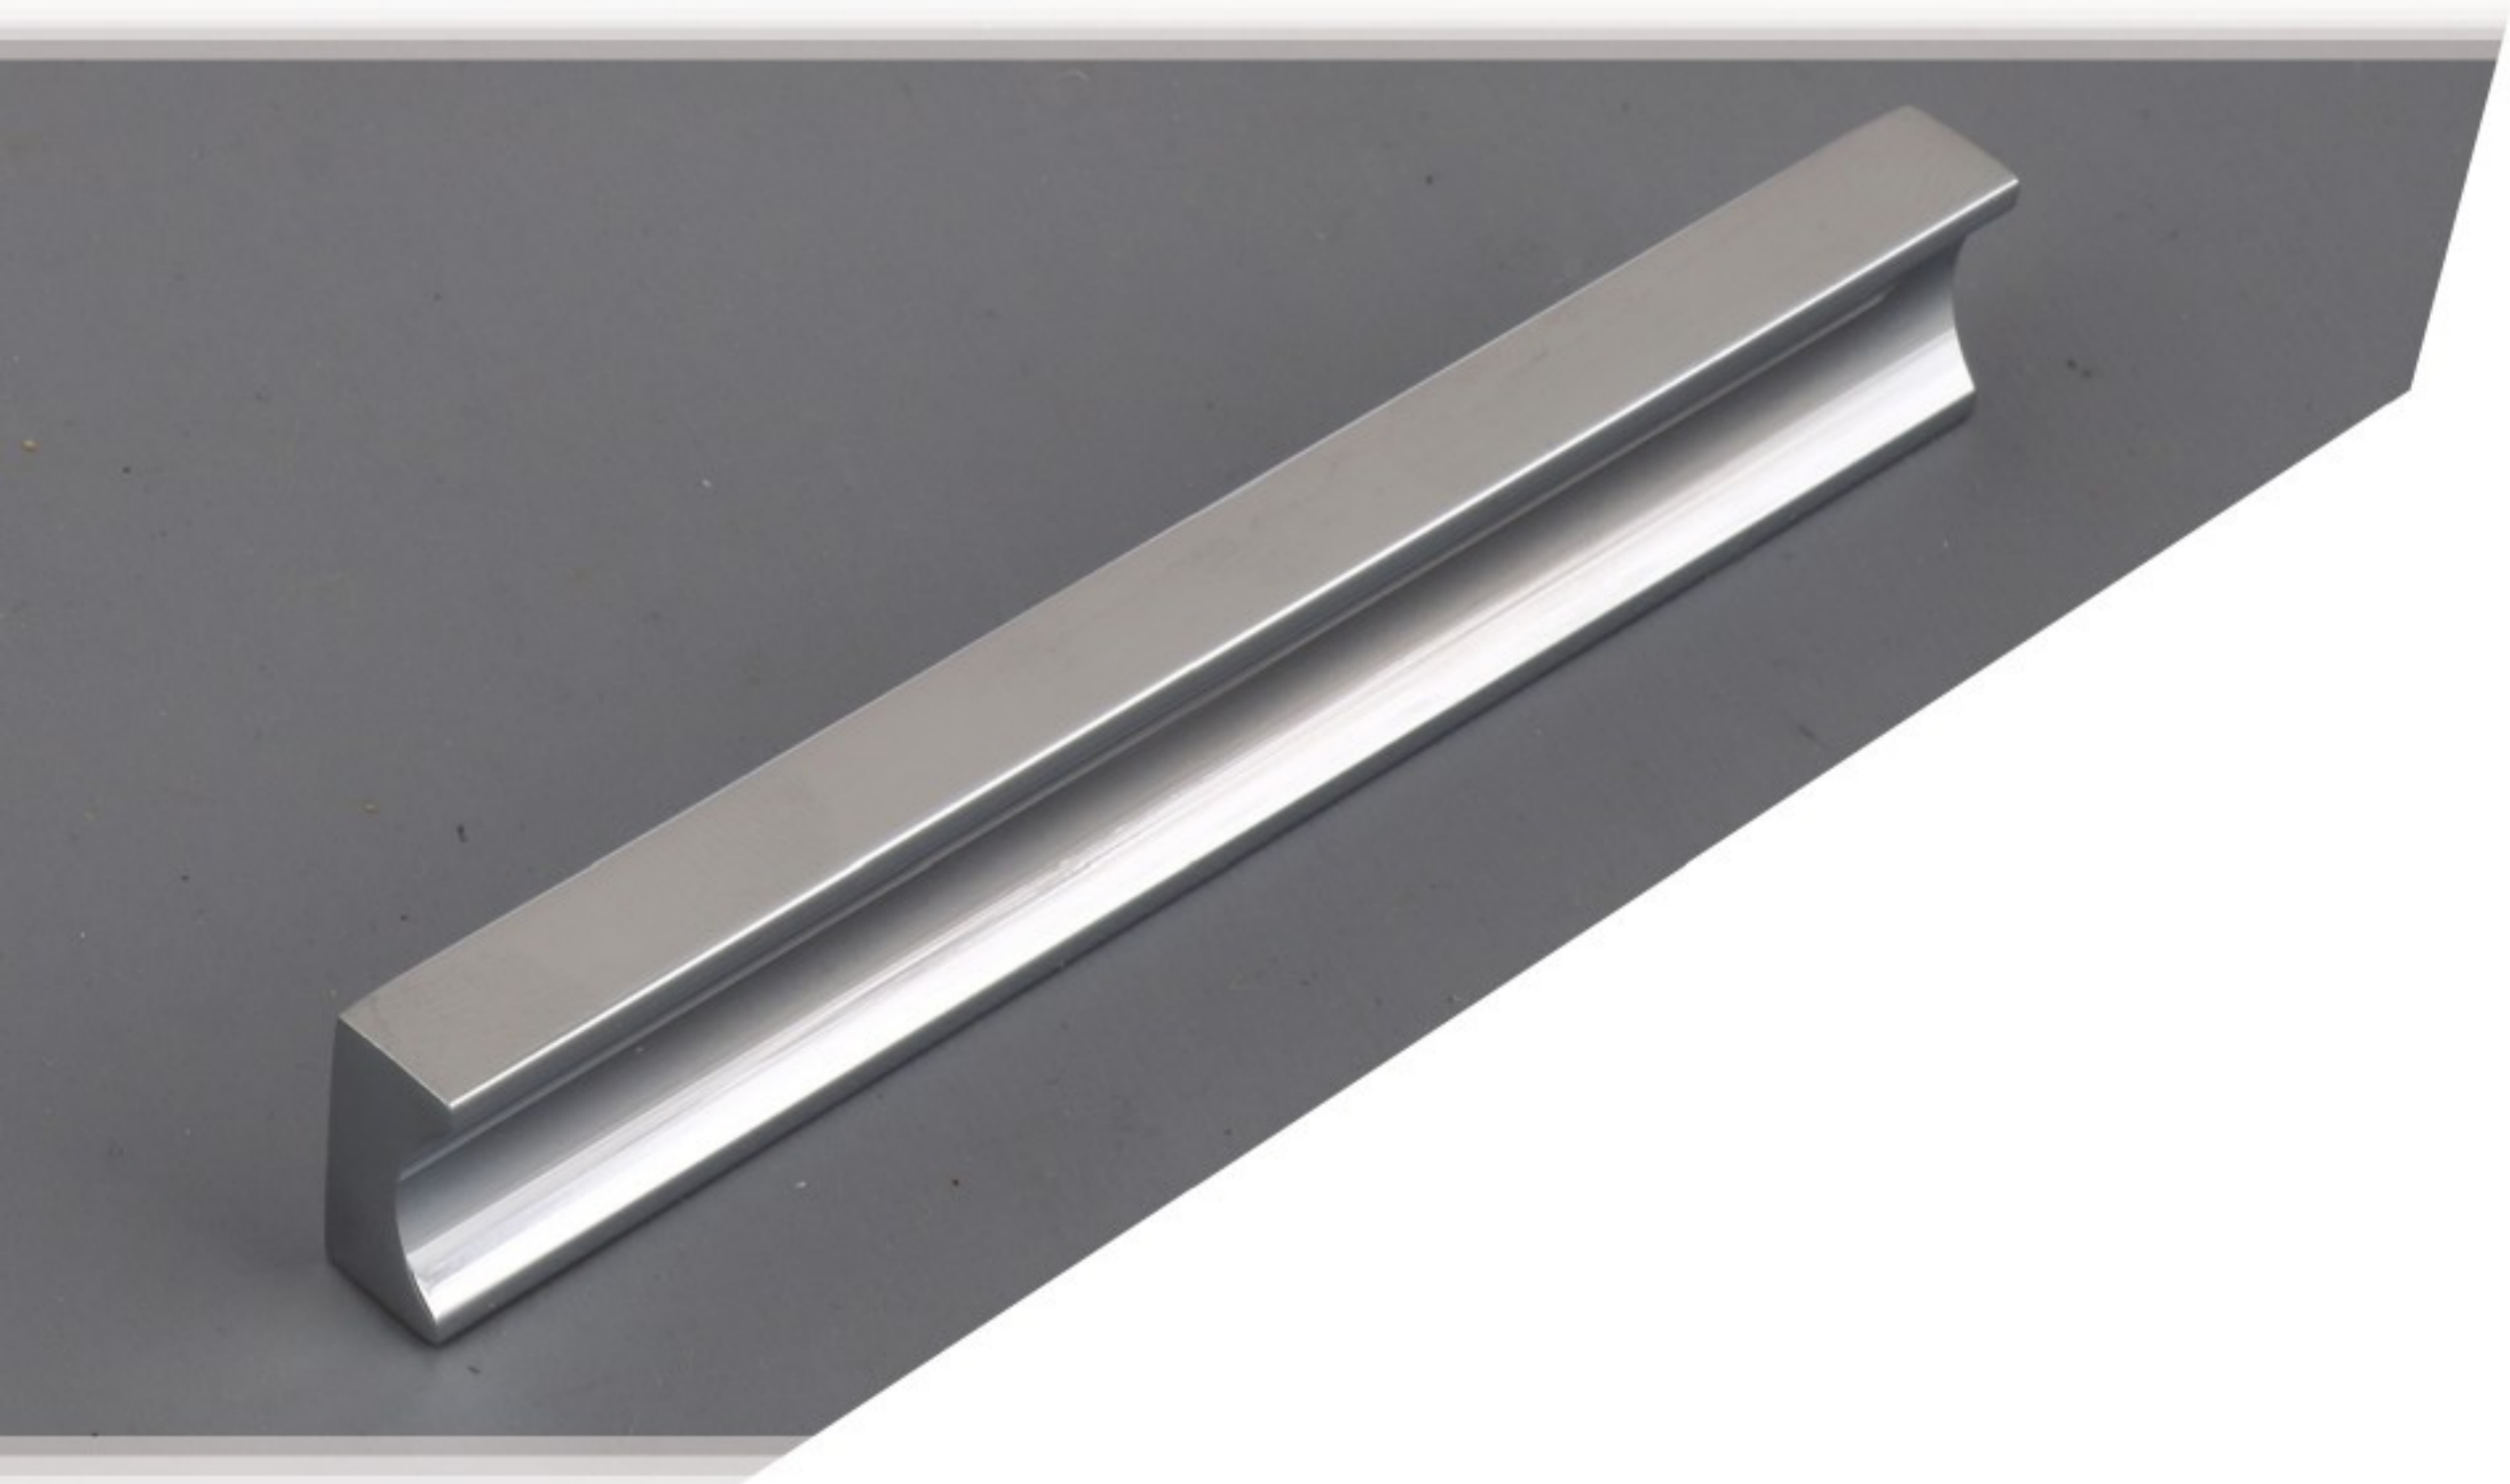

64 mm, 96 mm, 128 mm, 160 mm, 192 mm, 224 mm
256 mm, 288 mm, 320 mm, 352 m, 384 mm, 416 mm, 448 mm

Chrome, Inox

50 Pieces