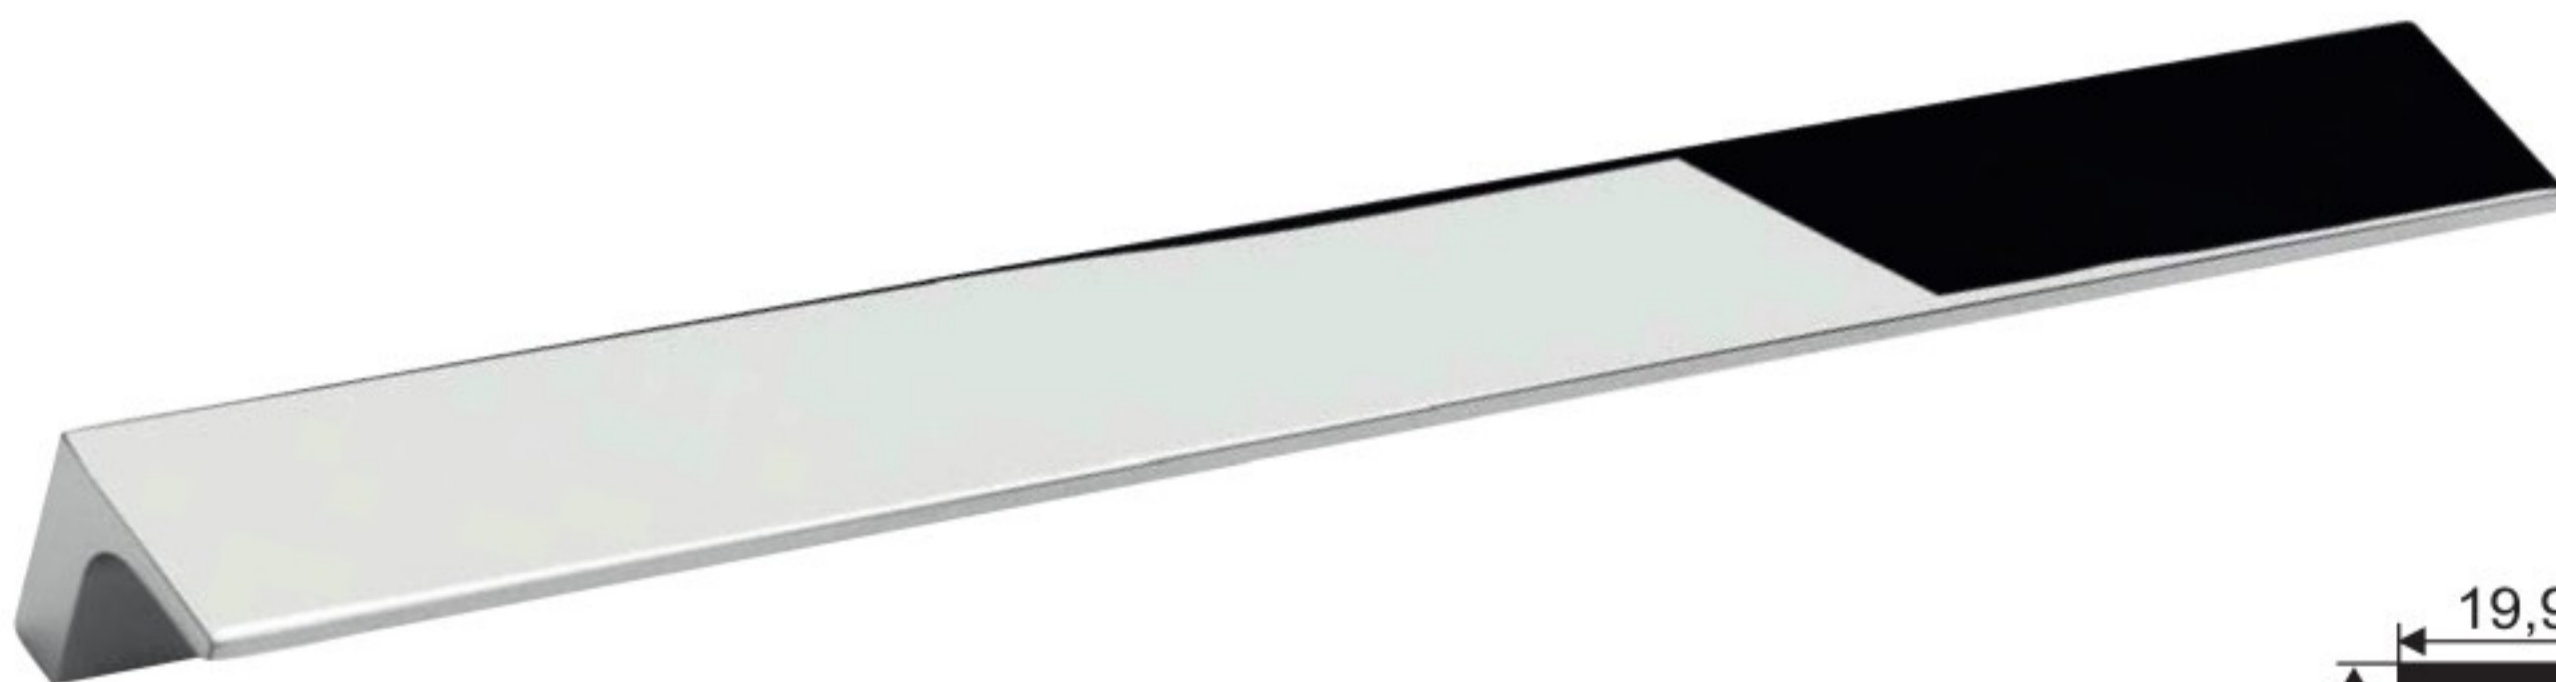

516 Nevada

Aluminium Handle Series

64 mm, 96 mm, 128 mm, 160 mm, 192 mm, 224 mm
256 mm, 288 mm, 320 mm, 352 mm, 384 mm, 416 mm

Chrome, Inox

50 Pieces