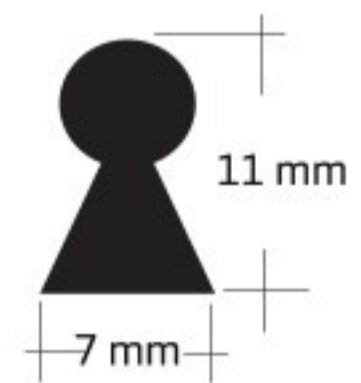

670 Pamir
Aluminium Handle Series

64 mm, 96 mm, 128 mm, 160 mm, 192 mm, 224 mm
256 mm, 288 mm, 320 mm, 352 mm, 384 mm, 416 mm

Chrome, Inox
Painted

100 Pieces