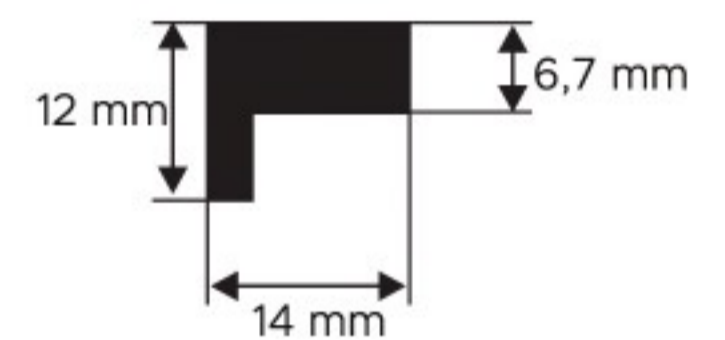

64 mm, 96 mm, 128 mm, 160 mm, 192 mm, 224 mm, 256 mm, 288 mm
320 mm, 352 mm, 384 mm, 416 mm, 448 mm, 480 mm, 500 mm, 600 mm

Chrome, Inox

50 Pieces

515 Dakota

Aluminium Handle Series

64 mm, 96 mm, 128 mm, 160 mm, 192 mm, 224 mm
256 mm, 288 mm, 320 mm, 352 mm, 384 mm, 416 mm, 448 mm

Chrome, Inox

50 Pieces

516 Nevada

Aluminium Handle Series

64 mm, 96 mm, 128 mm, 160 mm, 192 mm, 224 mm
256 mm, 288 mm, 320 mm, 352 mm, 384 mm, 416 mm

Chrome, Inox

50 Pieces

413