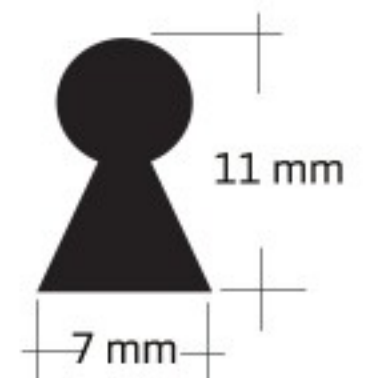

**6x16**

128 mm, 160 mm, 192 mm, 224 mm, 256 mm  
288 mm, 320 mm, 352 mm, 384 mm, 416 mm, 448 mm

Chrome, Inox

50 Pieces

**750 Jest**

Aluminium Handle Series

**Profil 8x19**

**7x17,5**

128 mm, 160 mm, 192 mm, 224 mm  
256 mm, 288 mm, 320 mm

Chrome, Inox

50 Pieces

**739 Venüs**

Aluminium Handle Series

**Profil 8x19**

**7x17,5**

128 mm, 160 mm, 192 mm, 224 mm  
256 mm, 288 mm, 320 mm

Chrome, Inox

50 Pieces

**515 Dakota**

Aluminium Handle Series

64 mm, 96 mm, 128 mm, 160 mm, 192 mm, 224 mm  
256 mm, 288 mm, 320 mm, 352 mm, 384 mm, 416 mm, 448 mm

Chrome, Inox

50 Pieces

**910**

Aluminium Handle Series

64 mm, 96 mm, 128 mm, 160 mm, 192 mm, 224 mm  
256 mm, 288 mm, 320 mm, 352 mm, 384 mm, 416 mm, 448 mm

**670 Pamir**

Aluminium Handle Series

64 mm, 96 mm, 128 mm, 160 mm, 192 mm, 224 mm  
256 mm, 288 mm, 320 mm, 352 mm, 384 mm, 416 mm