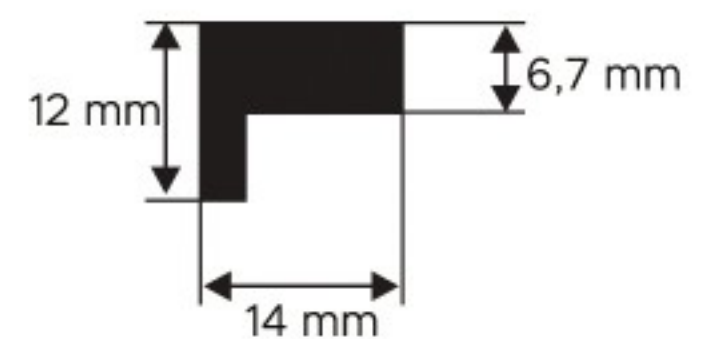

**6x16**

128 mm, 160 mm, 192 mm, 224 mm, 256 mm  
288 mm, 320 mm, 352 mm, 384 mm, 416 mm, 448 mm

Chrome, Inox

50 Pieces

**750 Jest**

Aluminium Handle Series

**Profil 8x19**

**7x17,5**

128 mm, 160 mm, 192 mm, 224 mm  
256 mm, 288 mm, 320 mm

Chrome, Inox

50 Pieces

**739 Venüs**

Aluminium Handle Series

**Profil 8x19**

**7x17,5**

128 mm, 160 mm, 192 mm, 224 mm  
256 mm, 288 mm, 320 mm

Chrome, Inox

50 Pieces

**515 Dakota**

Aluminium Handle Series

64 mm, 96 mm, 128 mm, 160 mm, 192 mm, 224 mm  
256 mm, 288 mm, 320 mm, 352 mm, 384 mm, 416 mm, 448 mm

Chrome, Inox

50 Pieces

**910**