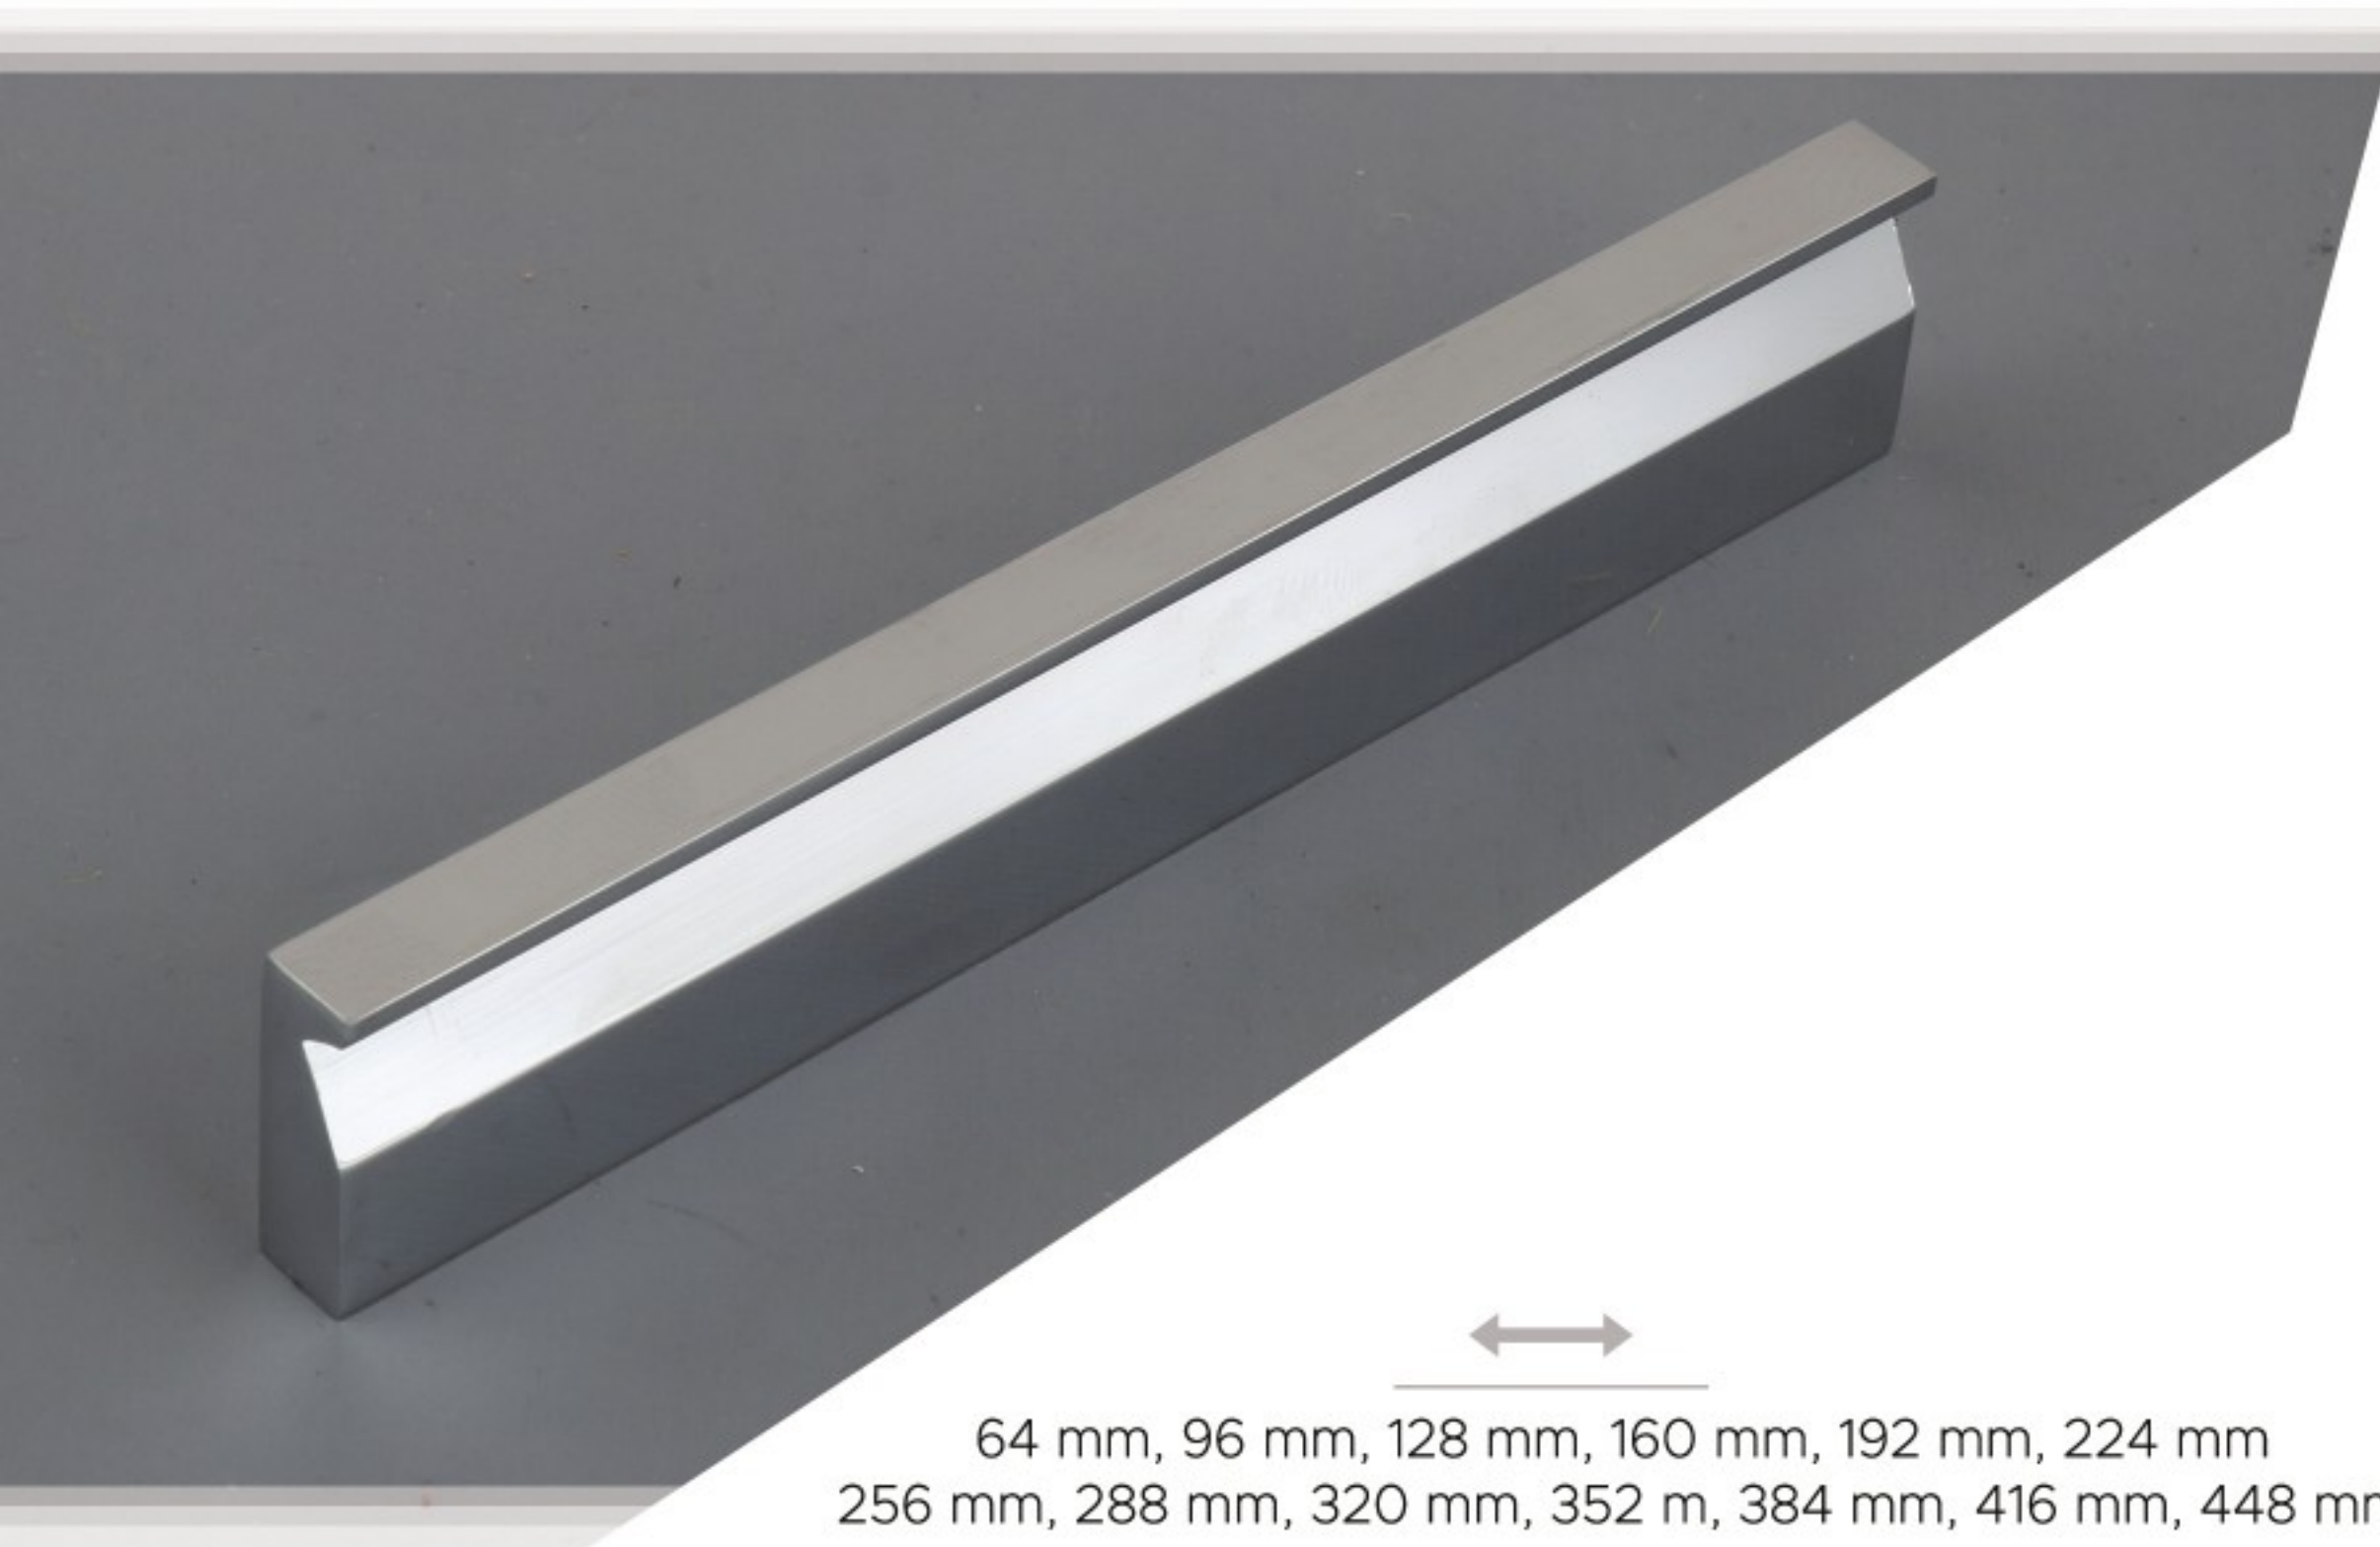

910

Aluminium Handle Series

64 mm, 96 mm, 128 mm, 160 mm, 192 mm, 224 mm
256 mm, 288 mm, 320 mm, 352 mm, 384 mm, 416 mm, 448 mm

670 Pamir

Aluminium Handle Series