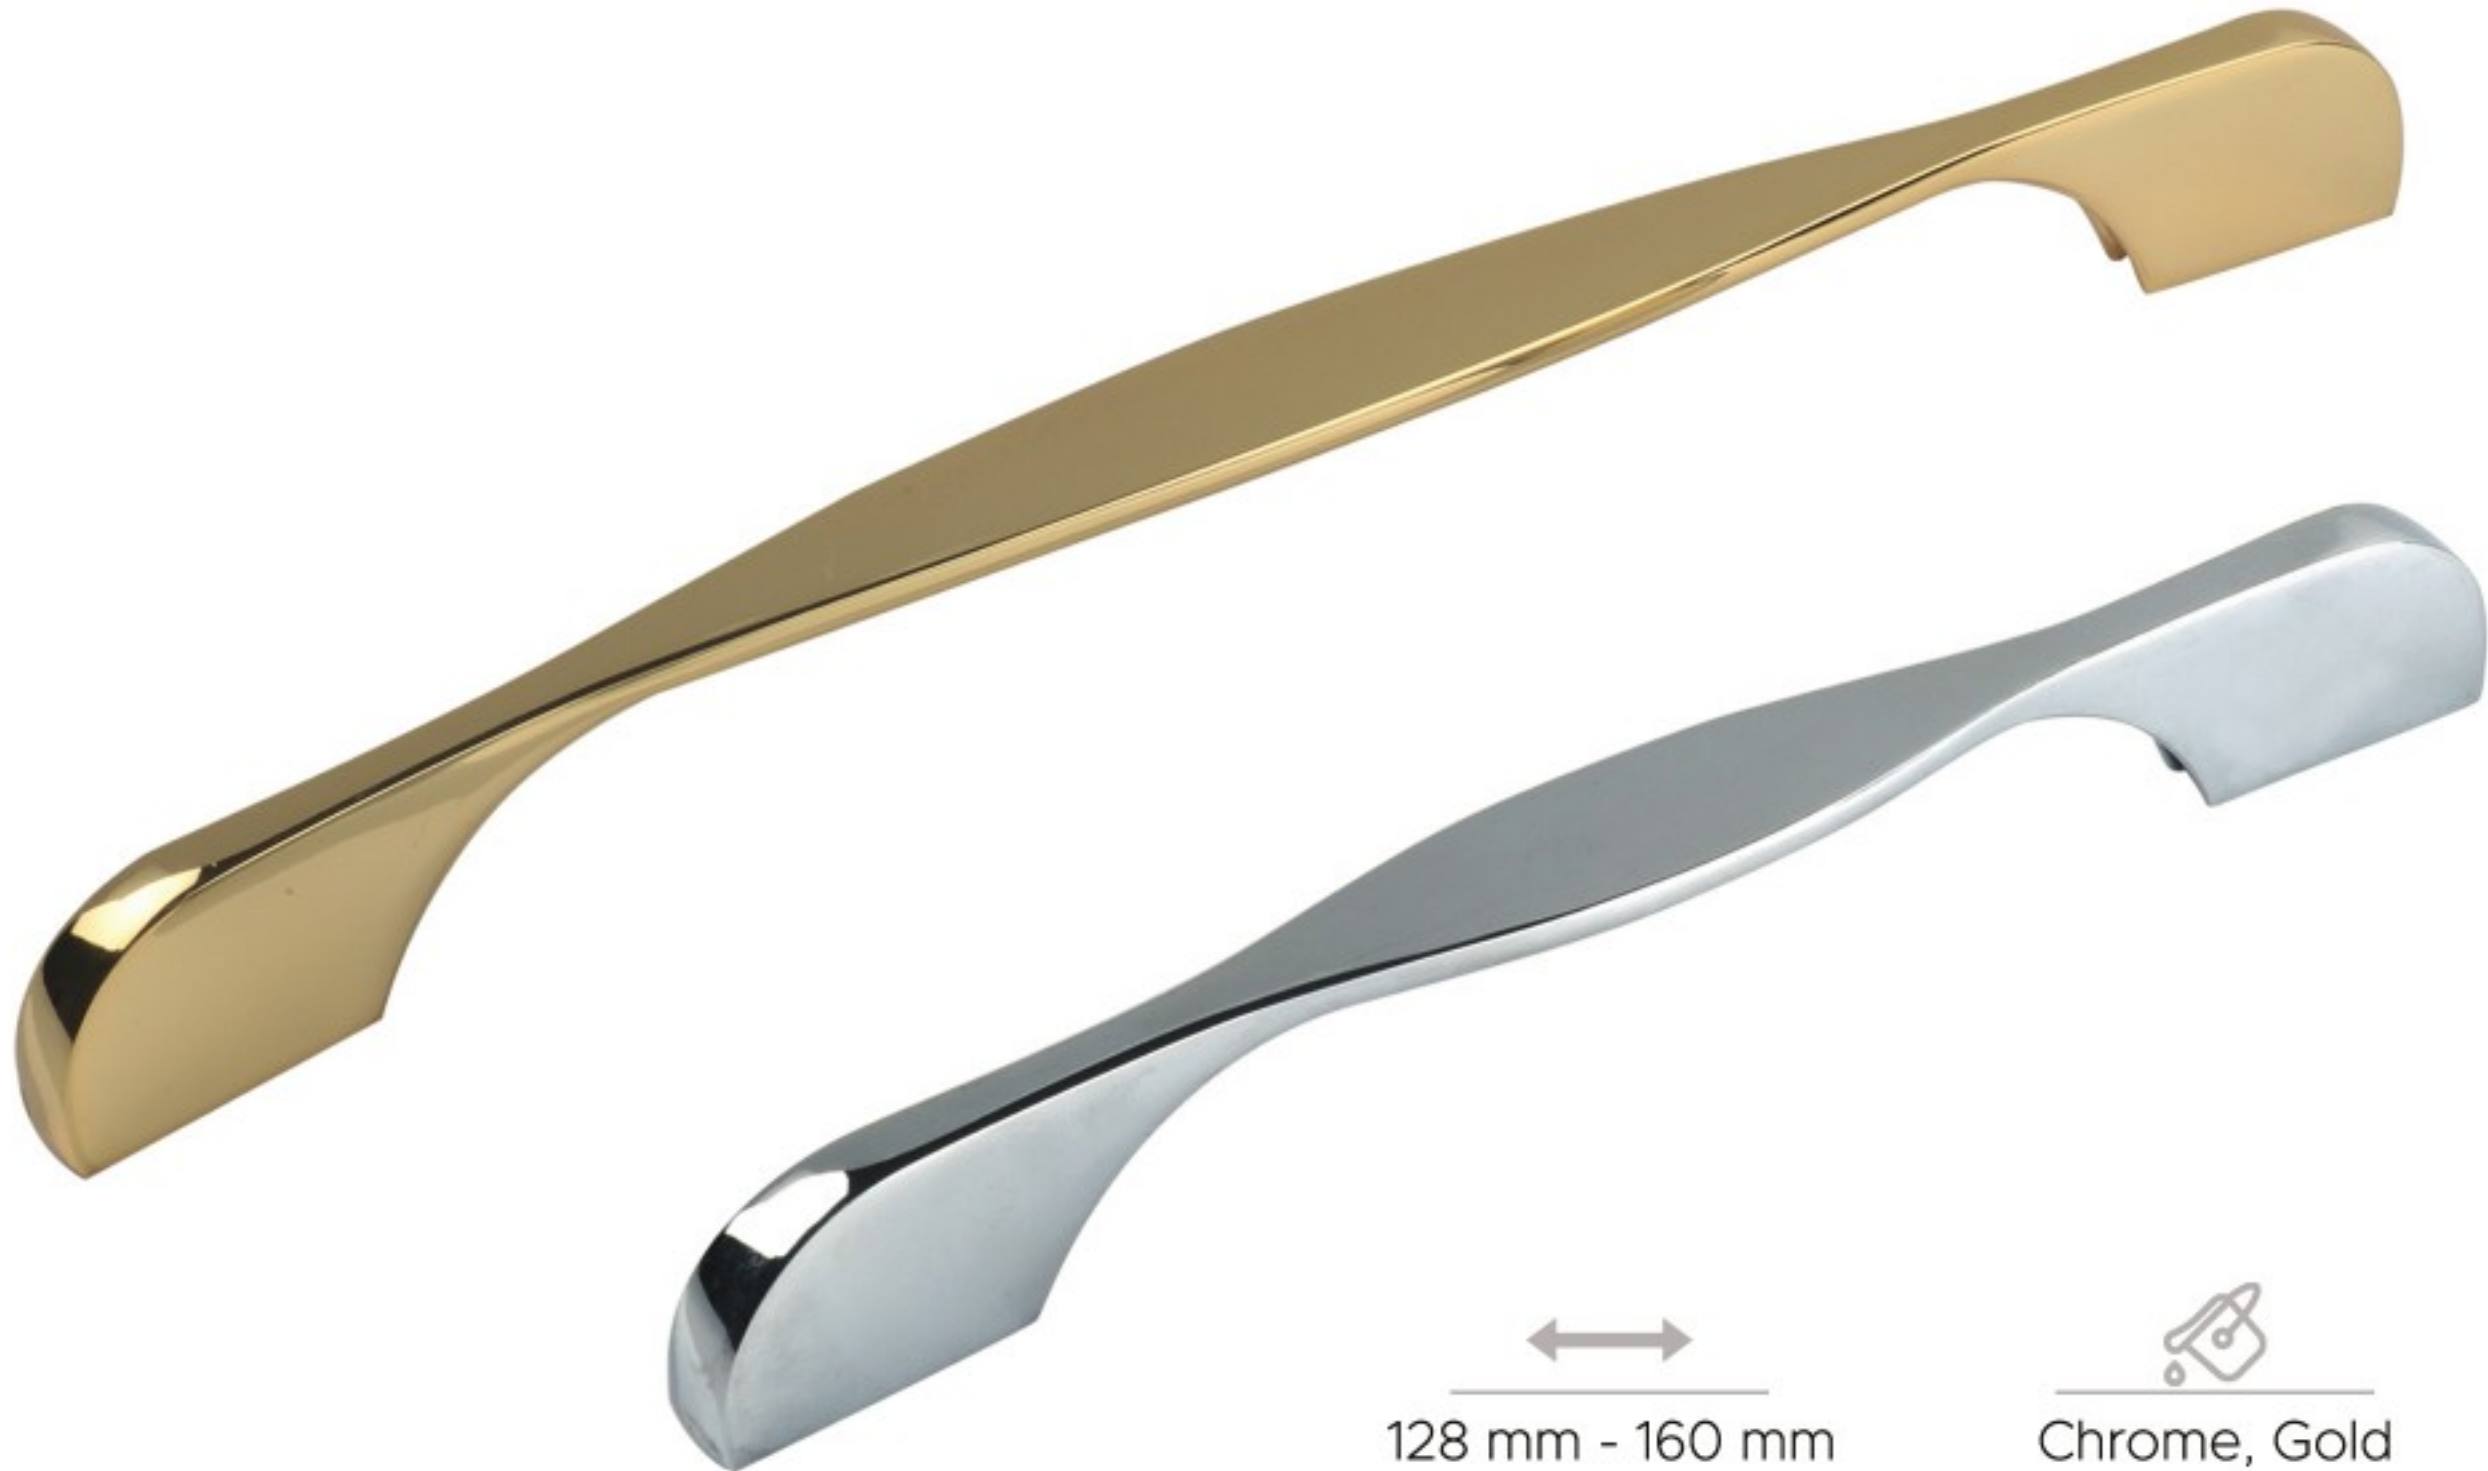

🔧  
Chrome, M.Chrome  
Gold, Smoked, Inox, Painted

📦  
50 Pieces

**127 Umbria**

Zamak Handle Series

↔  
96 mm - 128 mm - 160 mm - 192 mm  
224 mm - 256 mm

🔧  
Chrome, Inox  
Yellow, Painted

📦  
50 Pieces

**475**

Special Handle Series

↔  
128 mm - 160 mm  
192 mm - 224 mm

🔧  
Chrome, Gold  
Smoked, A.Yellow  
A.Copper

📦  
50 Pieces

**476**

Special Handle Series

↔  
128 mm - 160 mm  
192 mm - 224 mm

🔧  
Chrome, Gold  
Smoked, A.Yellow  
A.Copper