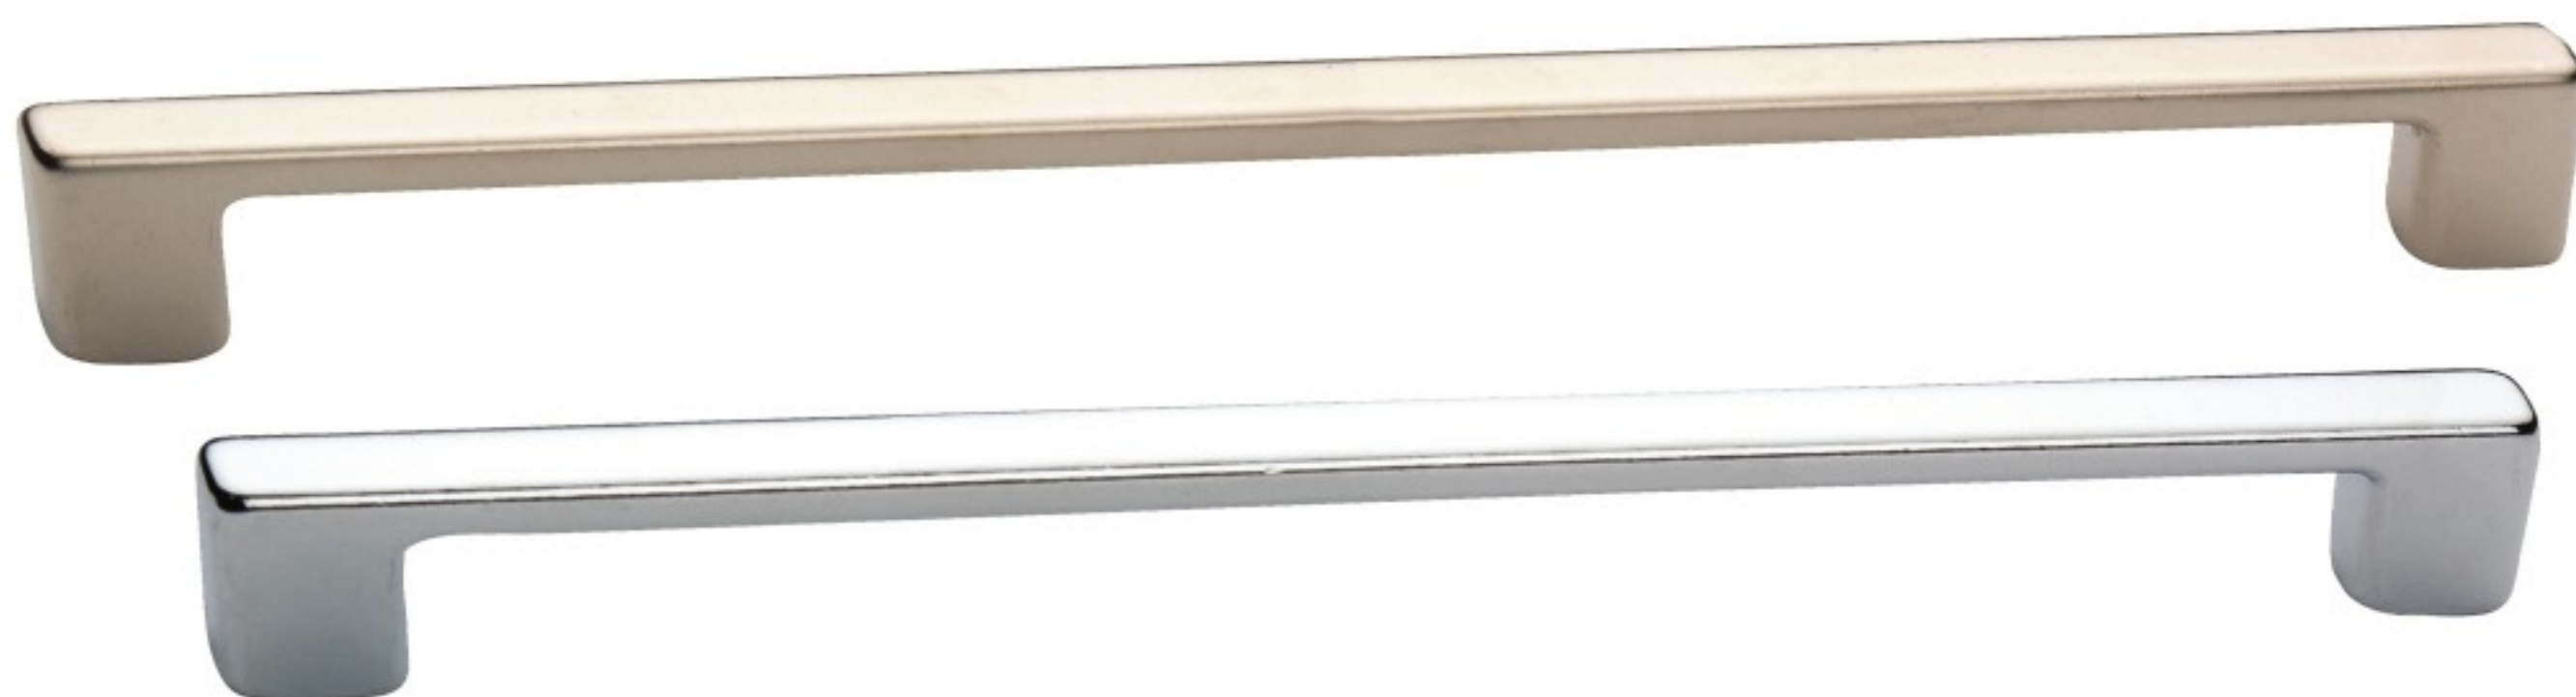

📦  
50 Pieces

**536**

Zamak Handle Series

↔  
128 mm - 160 mm  
192 mm - 224 mm

🔒  
Chrome, Gold  
Smoked, A.Yellow  
A.Copper

📦  
50 Pieces

**489 Trieste**

Zamak Handle Series