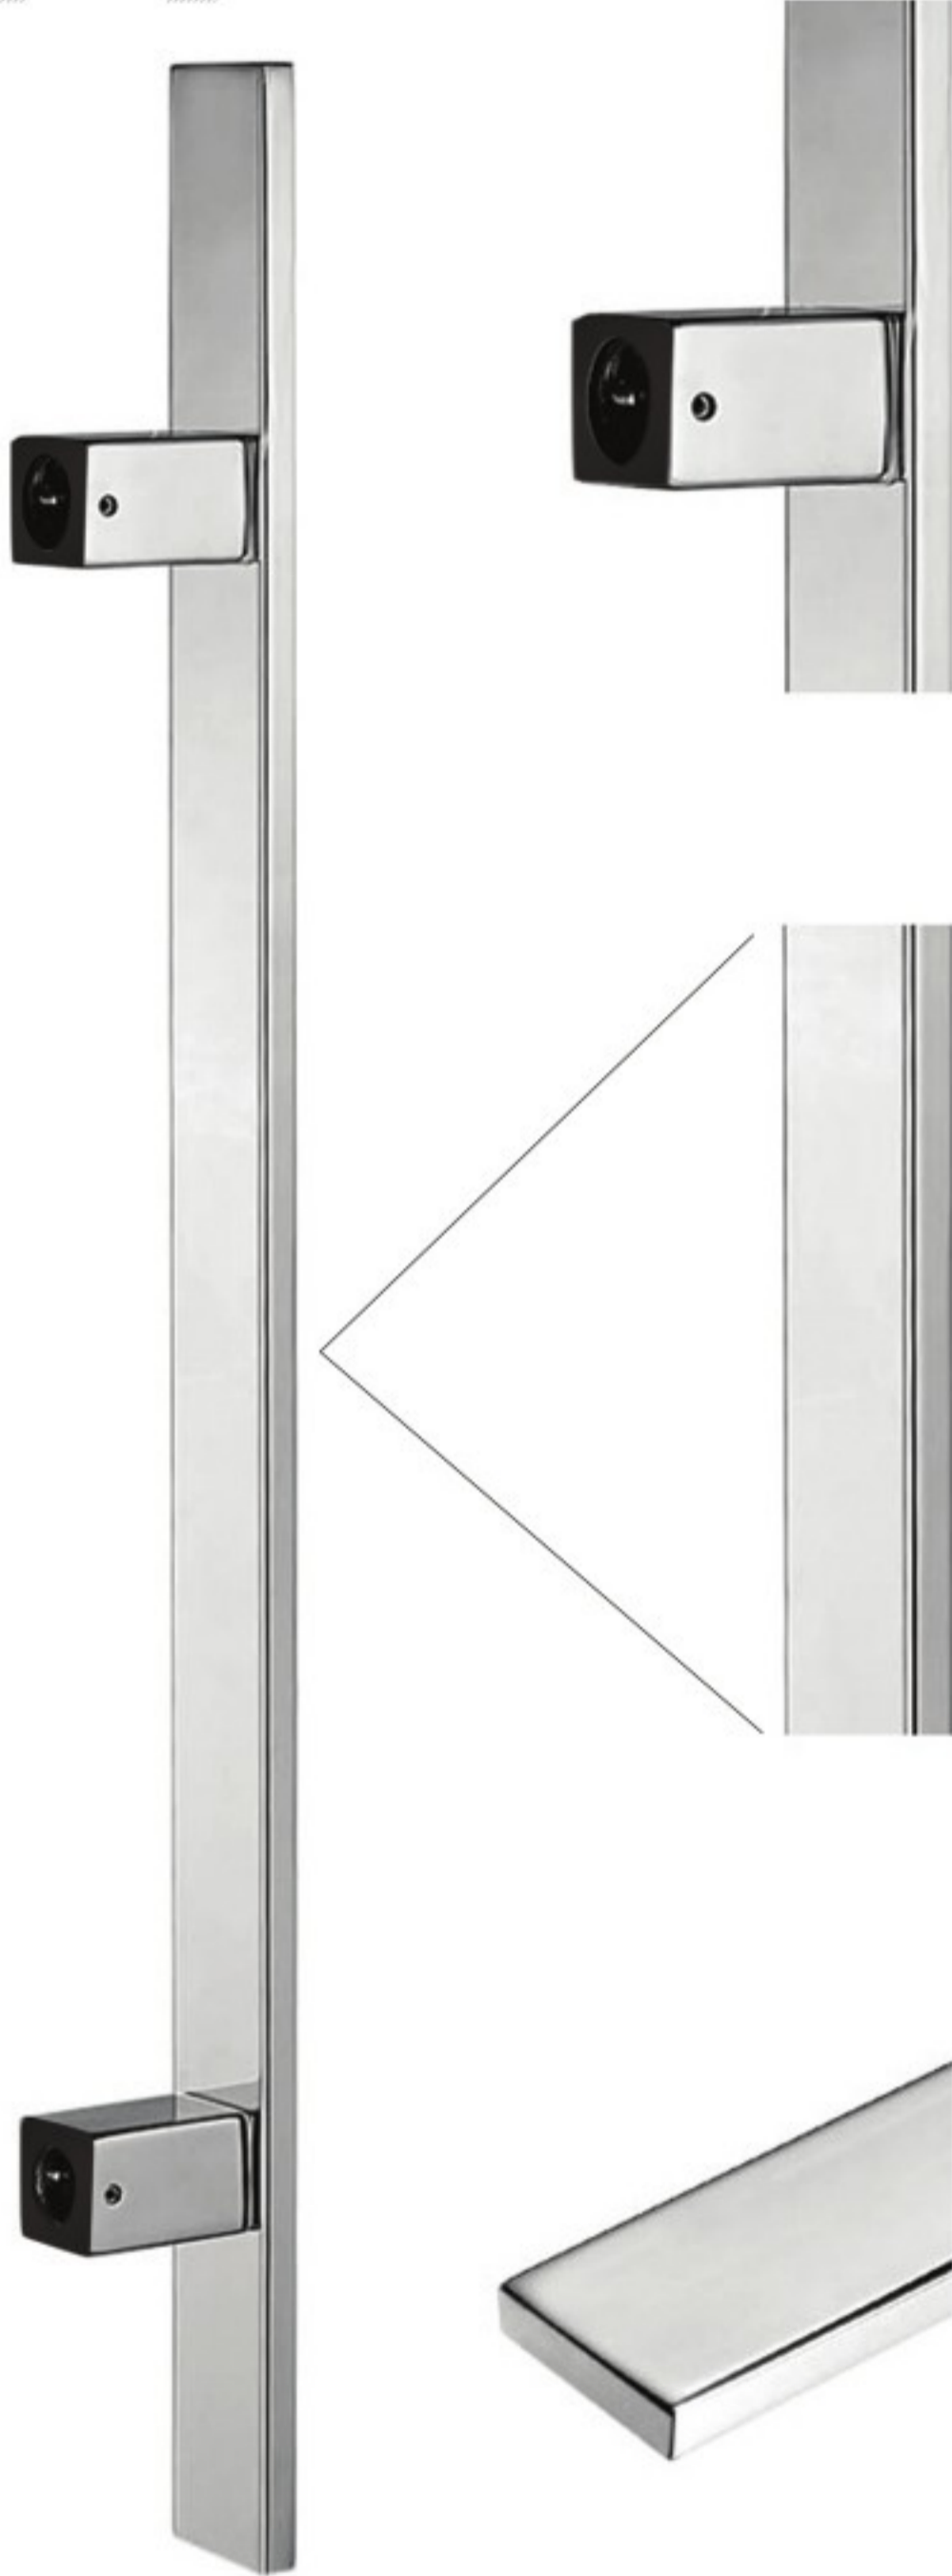

995

Stainless Steel Door Handle

Paslanmaz Çelik
AISI 304
Stainless Steel

**Plastic gasket for
glass and wood
protection**

**1.2 mm Extraordinary
Wall Thickness
Grade-304
Stainless Steel**

**Perfect Polished
Chrome and Inox
Surface Finish**

↔
300 mm - 1800 mm

Chrome, Inox
Black, Pvd Coating

12 Pieces