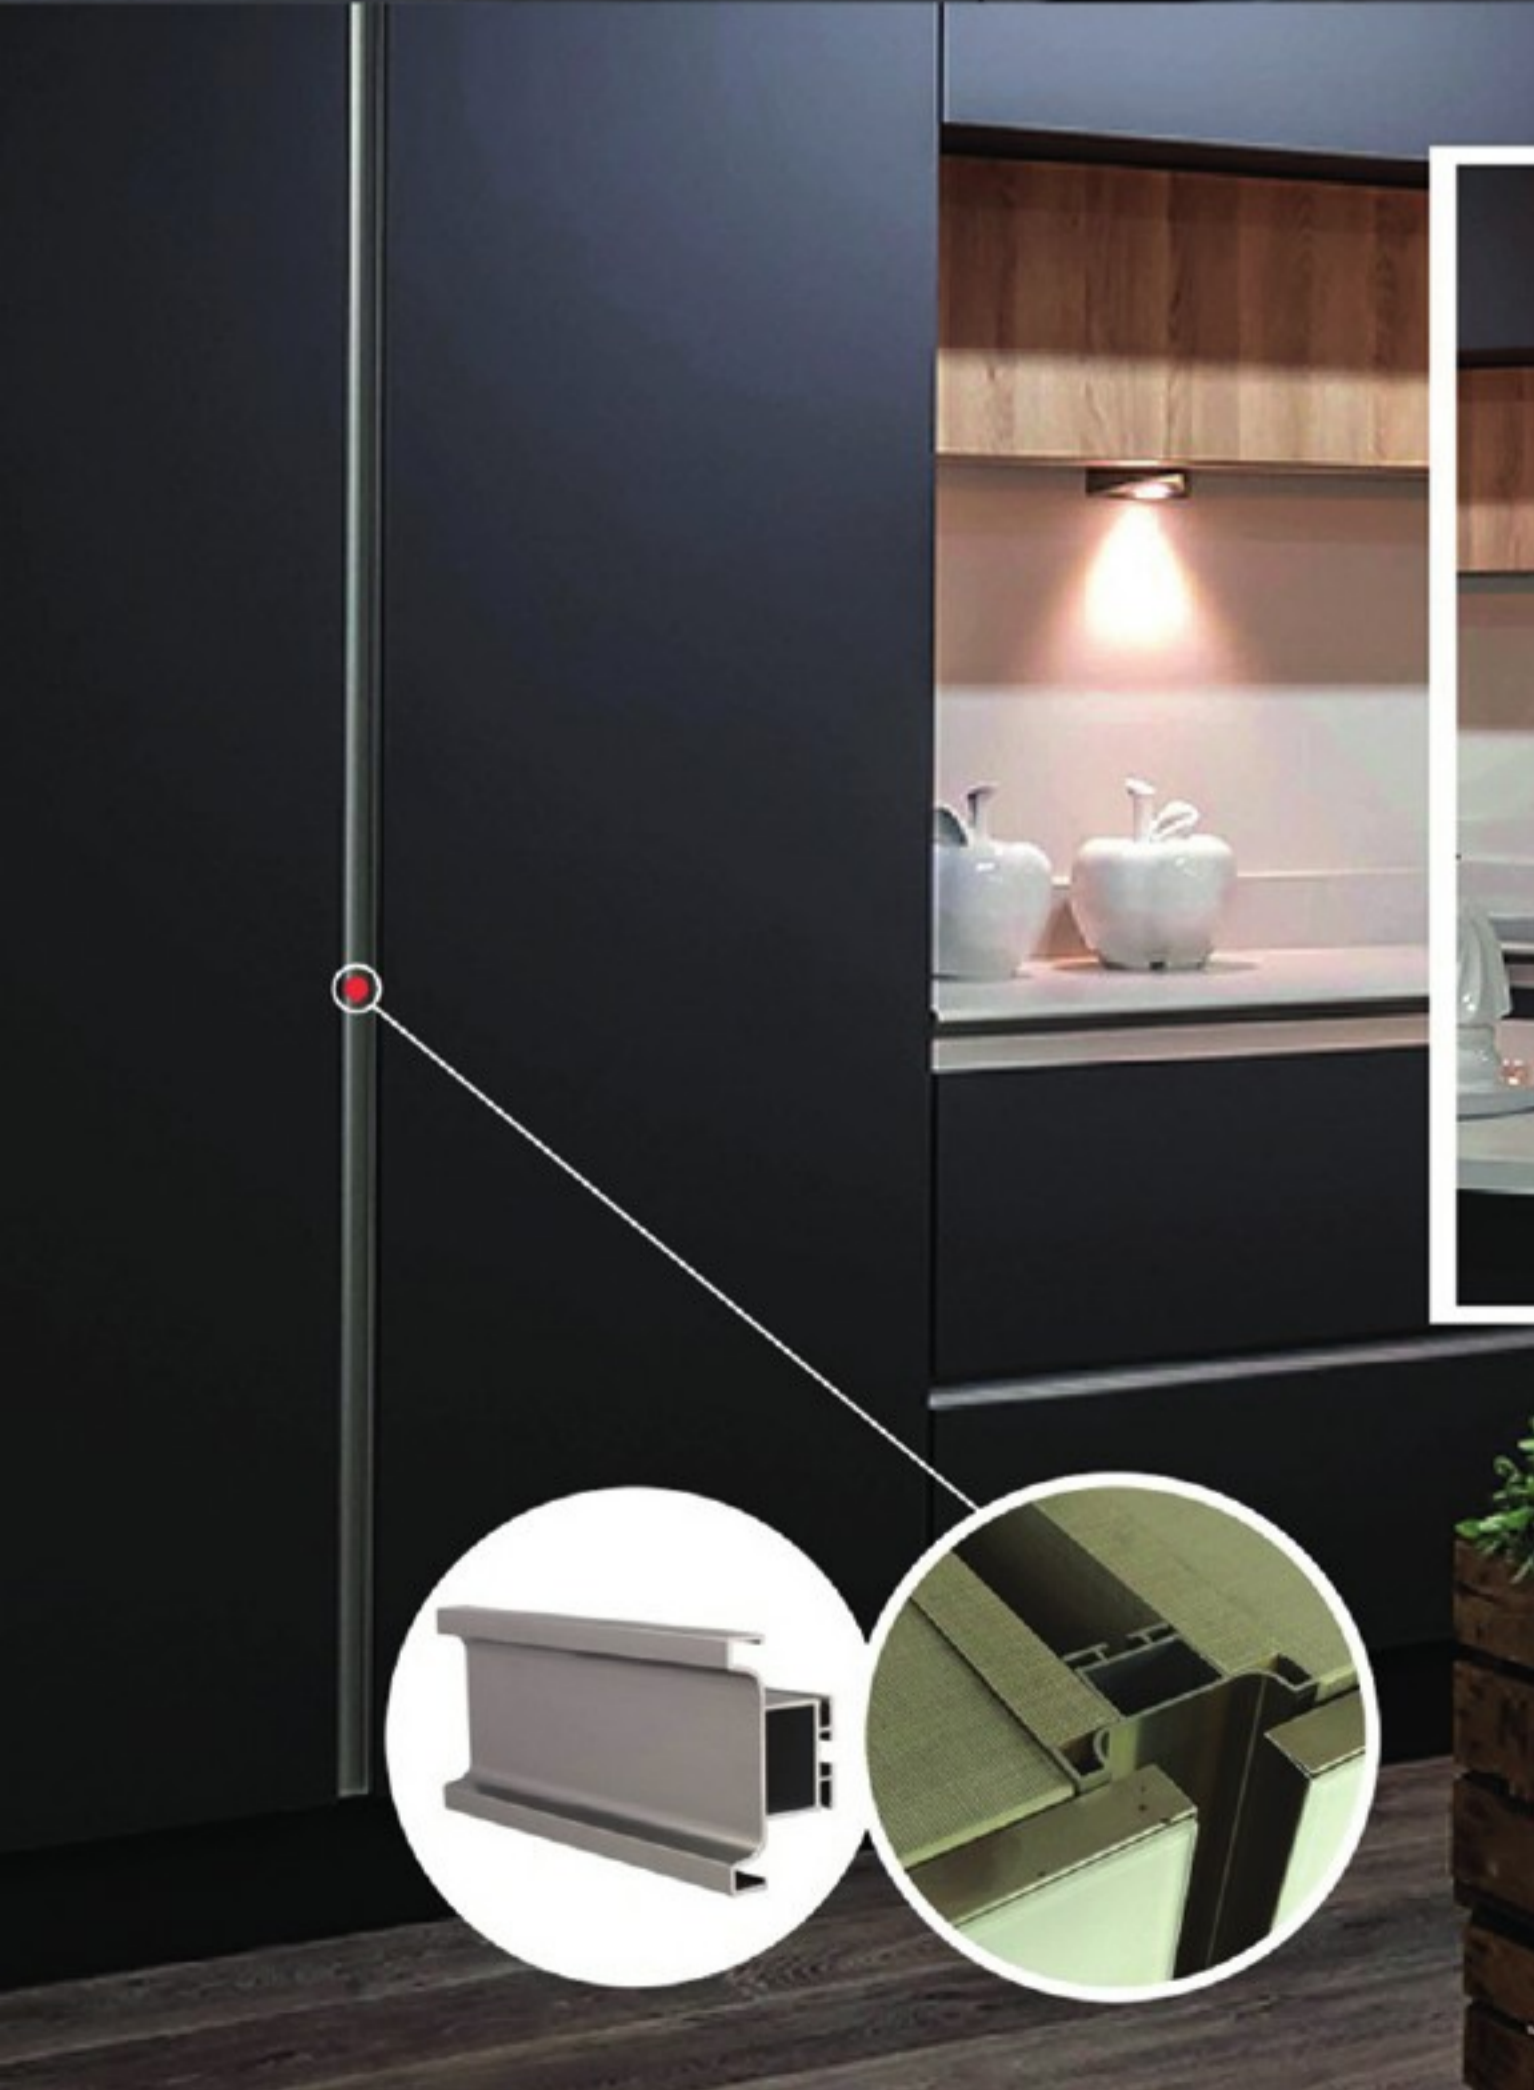

Gola Profile

Gola Aluminium Profile

Project-specific pricing is done.

90257

90258