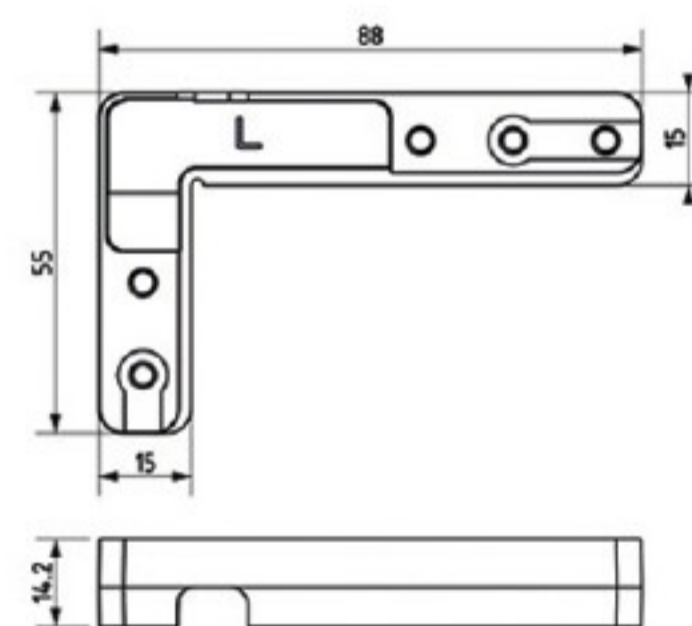

Under-Sink Profile
Elegant design, modern lines

Code
90270

Size

50 cm	90 cm
60 cm	100 cm
70 cm	110 cm
80 cm	120 cm

Code
90271

F400 Hinge
Modern multi-purpose hinge

Code
90272