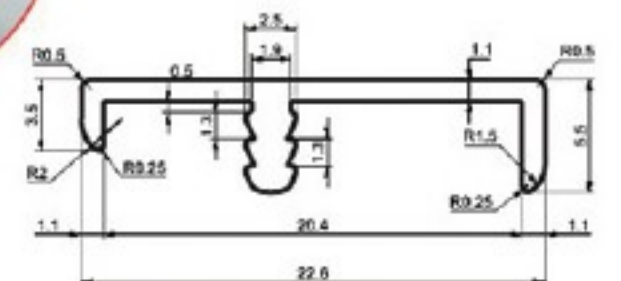

## Aluminum Base Decorative Base Systems

Size 10x420cm  
Code 90264

Size 12x420cm  
Code 90265

Size 15x420cm  
Code 90266

Moving Corner Turn  
Size 10 - 12 - 15 cm  
Code 90267

## E & F Profile Group Modern Cover Edge Profiles

Code 90268

Code 90269

**Under-Sink Profile**  
Elegant design, modern lines

Code  
90270

Size

50 cm	90 cm
60 cm	100 cm
70 cm	110 cm
80 cm	120 cm

Code  
90271