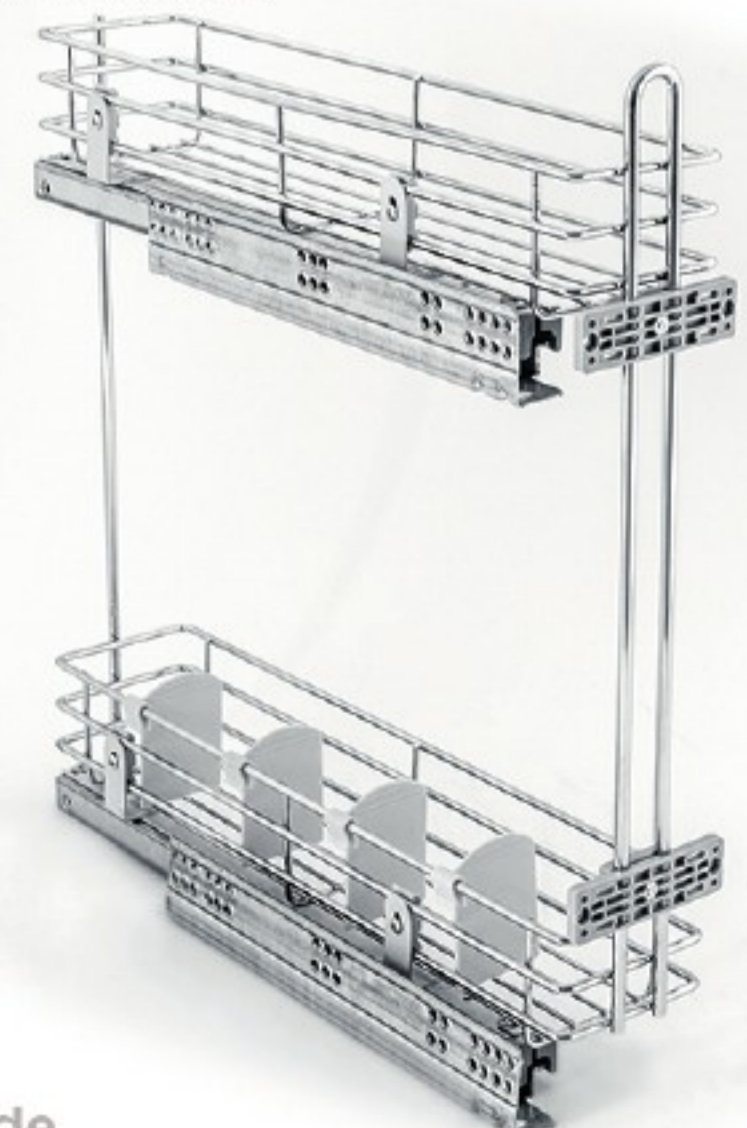

● **Telescopic Side Rail Bottle Holder with Brake and Detergent**

Code  
70167

● **Bottle**

Code  
70172

● **Bottle Holder and Detergent with Brakes**

Code  
70174

**Gola Profile**

Gola Aluminium Profile