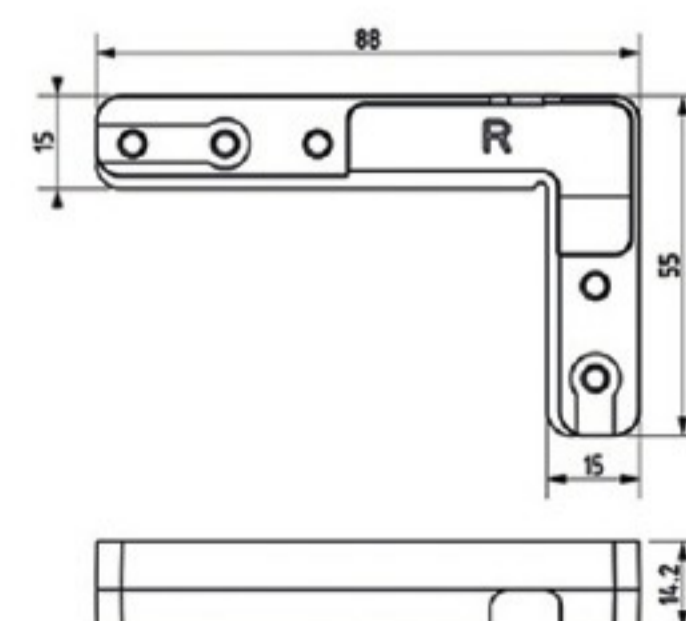

## Aluminum Base Decorative Base Systems

Size 10x420cm  
Code 90264

Size 12x420cm  
Code 90265

Size 15x420cm  
Code 90266

Moving Corner Turn  
Size 10 - 12 - 15 cm  
Code 90267

## E & F Profile Group Modern Cover Edge Profiles

Code 90268

Code 90269

**Under-Sink Profile**  
Elegant design, modern lines

Code  
90270

Size

50 cm	90 cm
60 cm	100 cm
70 cm	110 cm
80 cm	120 cm

Code  
90271

**F400 Hinge**  
Modern multi-purpose hinge

Code  
90272

**Aluminum Cable Channel**  
Decorative Cable Channel

■ 90273  
8x8 cm | 8x12 cm | 8x16 cm

■ 90274  
10x10 cm | 10x16 cm | 10x20 cm | 10x26 cm

■ 90275  
12x12 cm | 12x16 cm | 12x20 cm | 12x20 cm

■ 90276  
8x8 cm | 8x12 cm | 8x16 cm

■ 90277  
10x10 cm | 10x16 cm | 10x20 cm | 10x26 cm

■ 90278  
12x12 cm | 12x16 cm | 12x20 cm | 12x20 cm

**Aluminum Culvert**  
Decorative Culvert

■ 90284  
7 cm

■ 90285  
7 cm