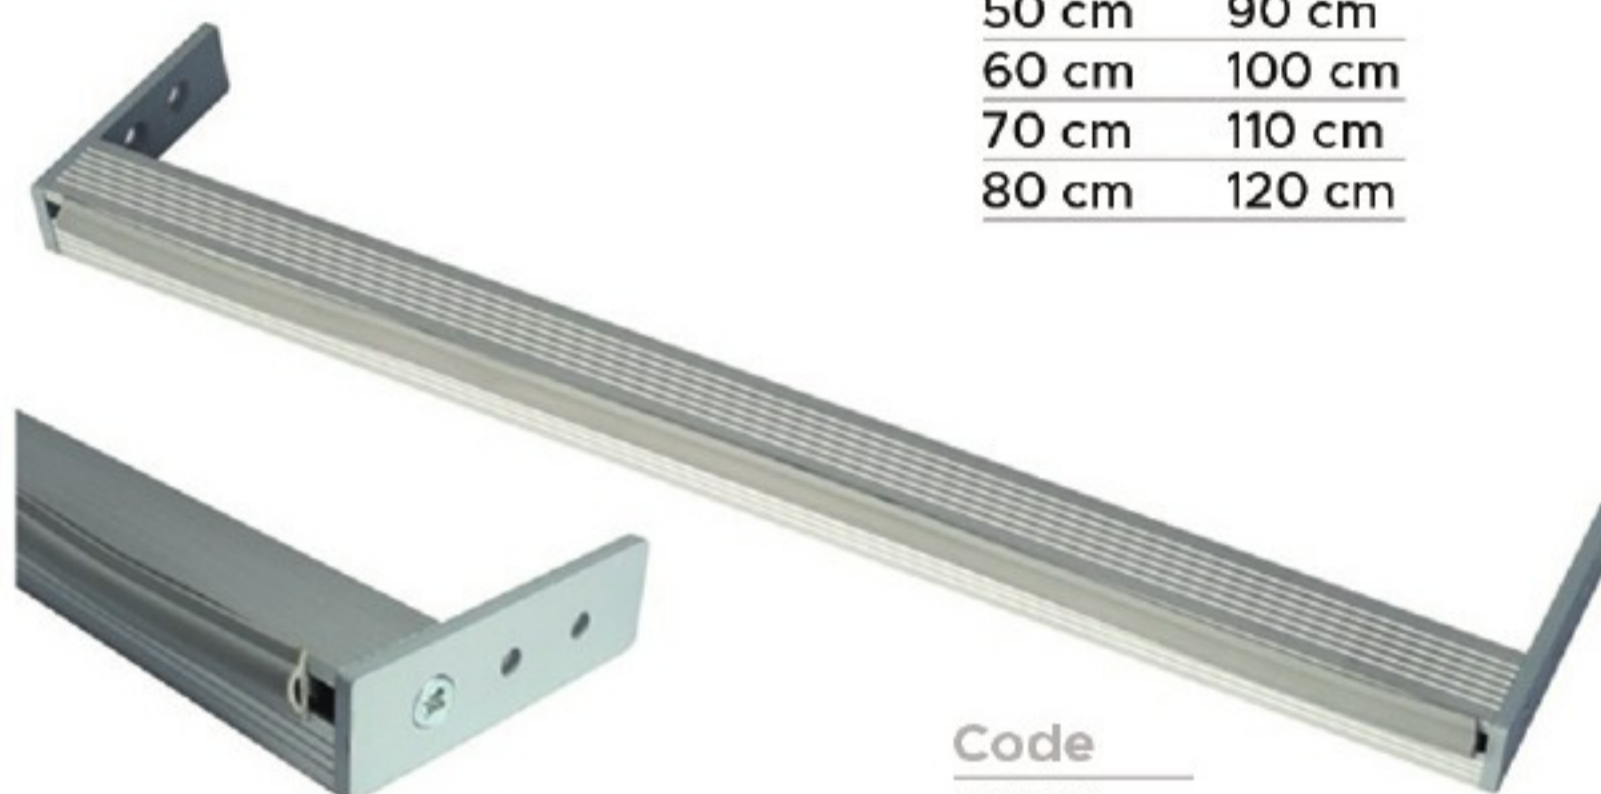

## E & F Profile Group Modern Cover Edge Profiles

Code 90268

Code 90269

**Under-Sink Profile**  
Elegant design, modern lines

Code  
90270

Size

50 cm	90 cm
60 cm	100 cm
70 cm	110 cm
80 cm	120 cm

Code  
90271