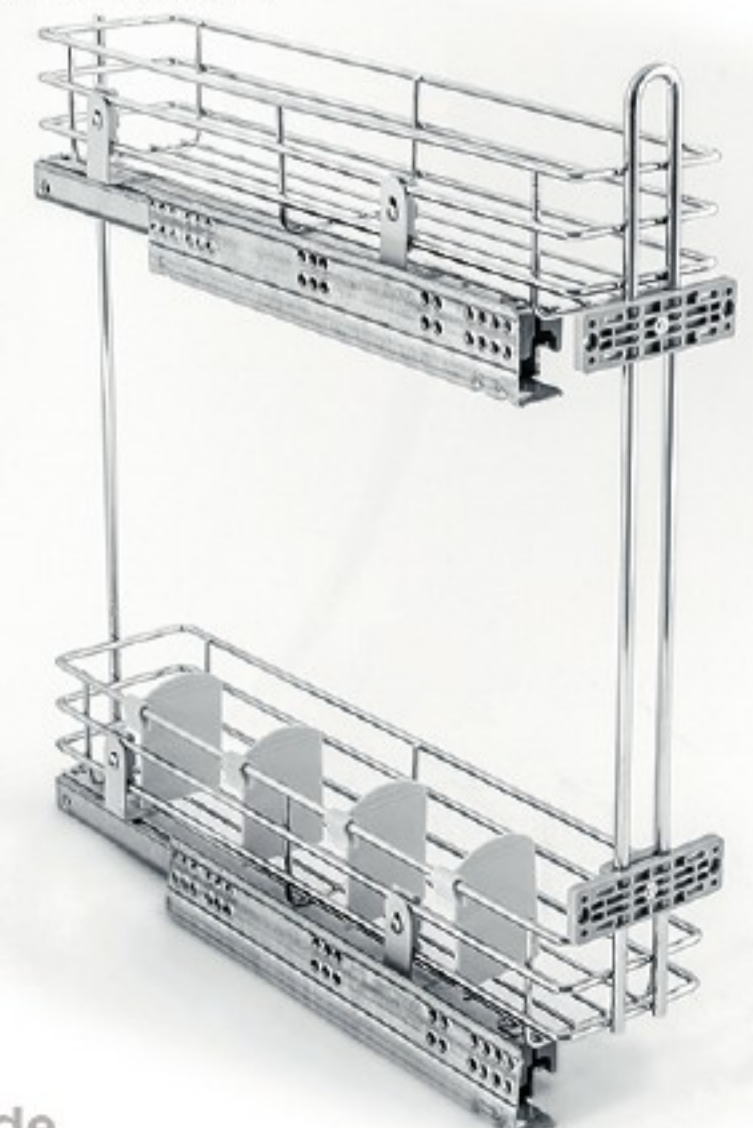

● **Telescopic Side Rail Bottle Holder with Brake and Detergent**

Code  
70167

● **Bottle**

Code  
70172

● **Bottle Holder and Detergent with Brakes**

Code  
70174

● **Spice Rack and Paper Towel Holder**

	cm	↔	kg	m3	Depth
Chrome	25	33	11.40	0.303	16
Black	25	33	11.40	0.303	16