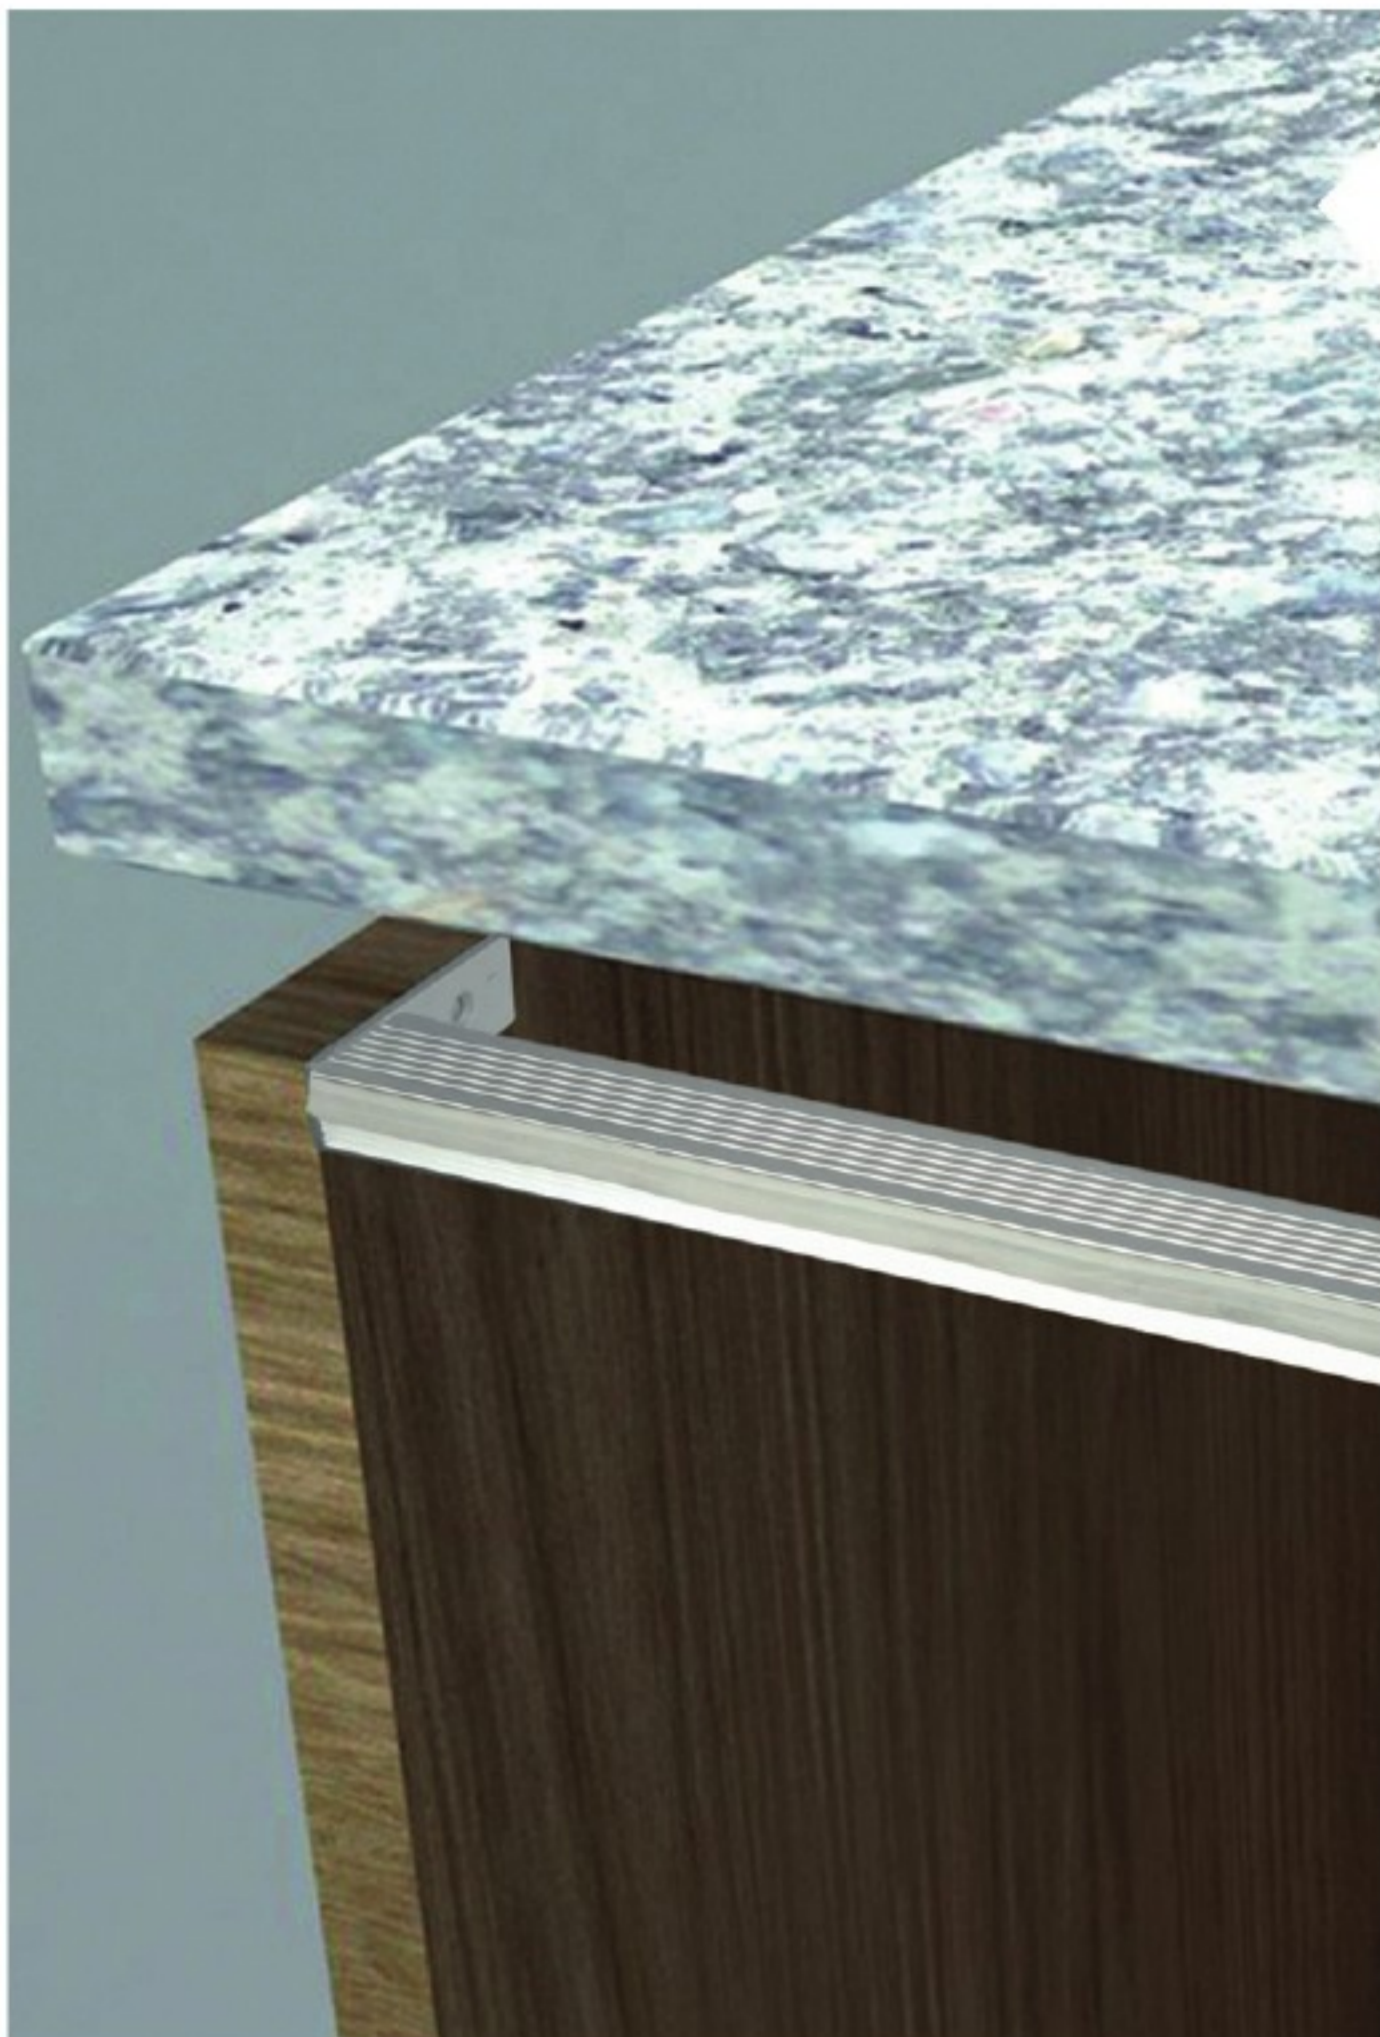

## E & F Profile Group Modern Cover Edge Profiles

Code 90268

Code 90269

**Under-Sink Profile**  
Elegant design, modern lines

Code  
90270

Size

50 cm	90 cm
60 cm	100 cm
70 cm	110 cm
80 cm	120 cm

Code  
90271