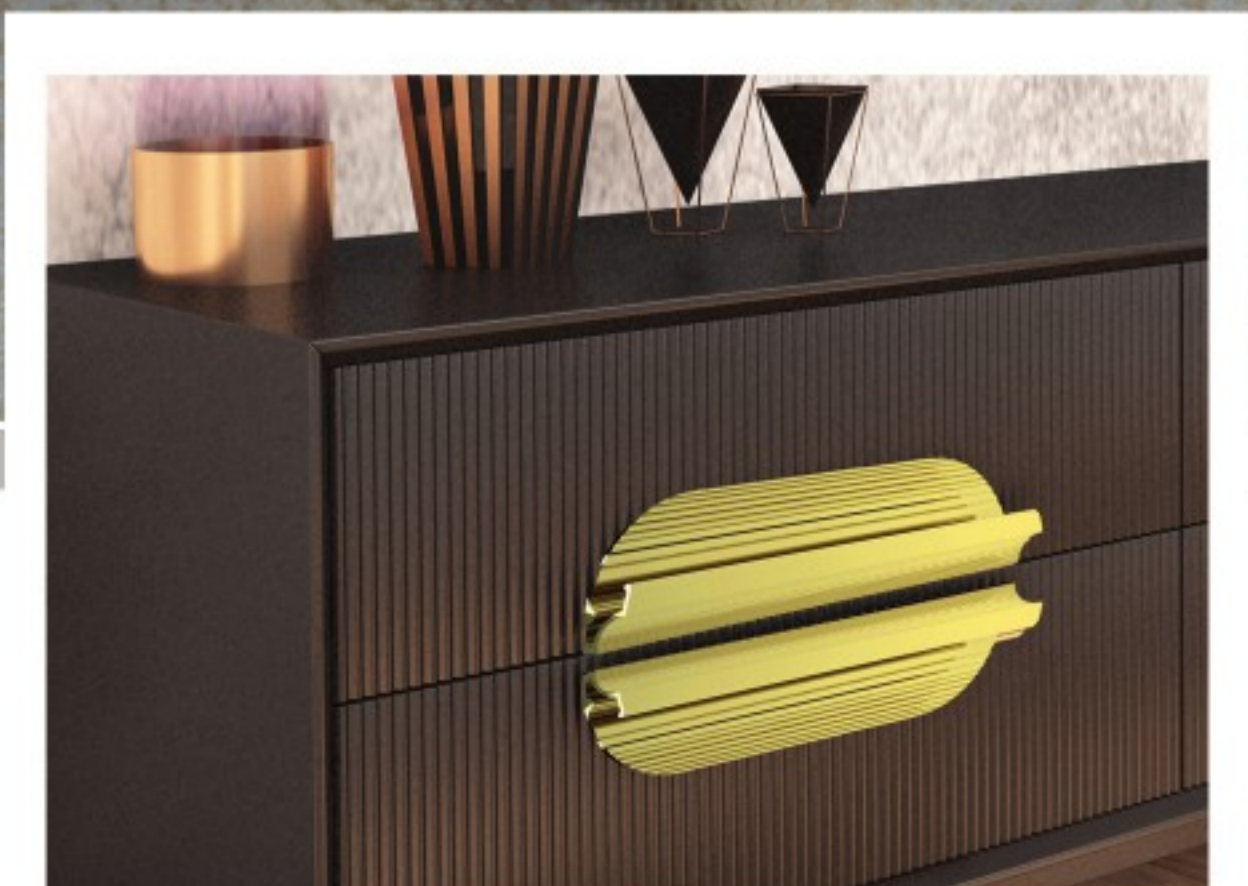

Special Handle Series

150 mm

Chrome, Inox
Gold, Painted

50 Pieces

1048

Special Handle Series

↔
350 mm - 600 mm

🔩
Chrome, Gold
Inox, Painted