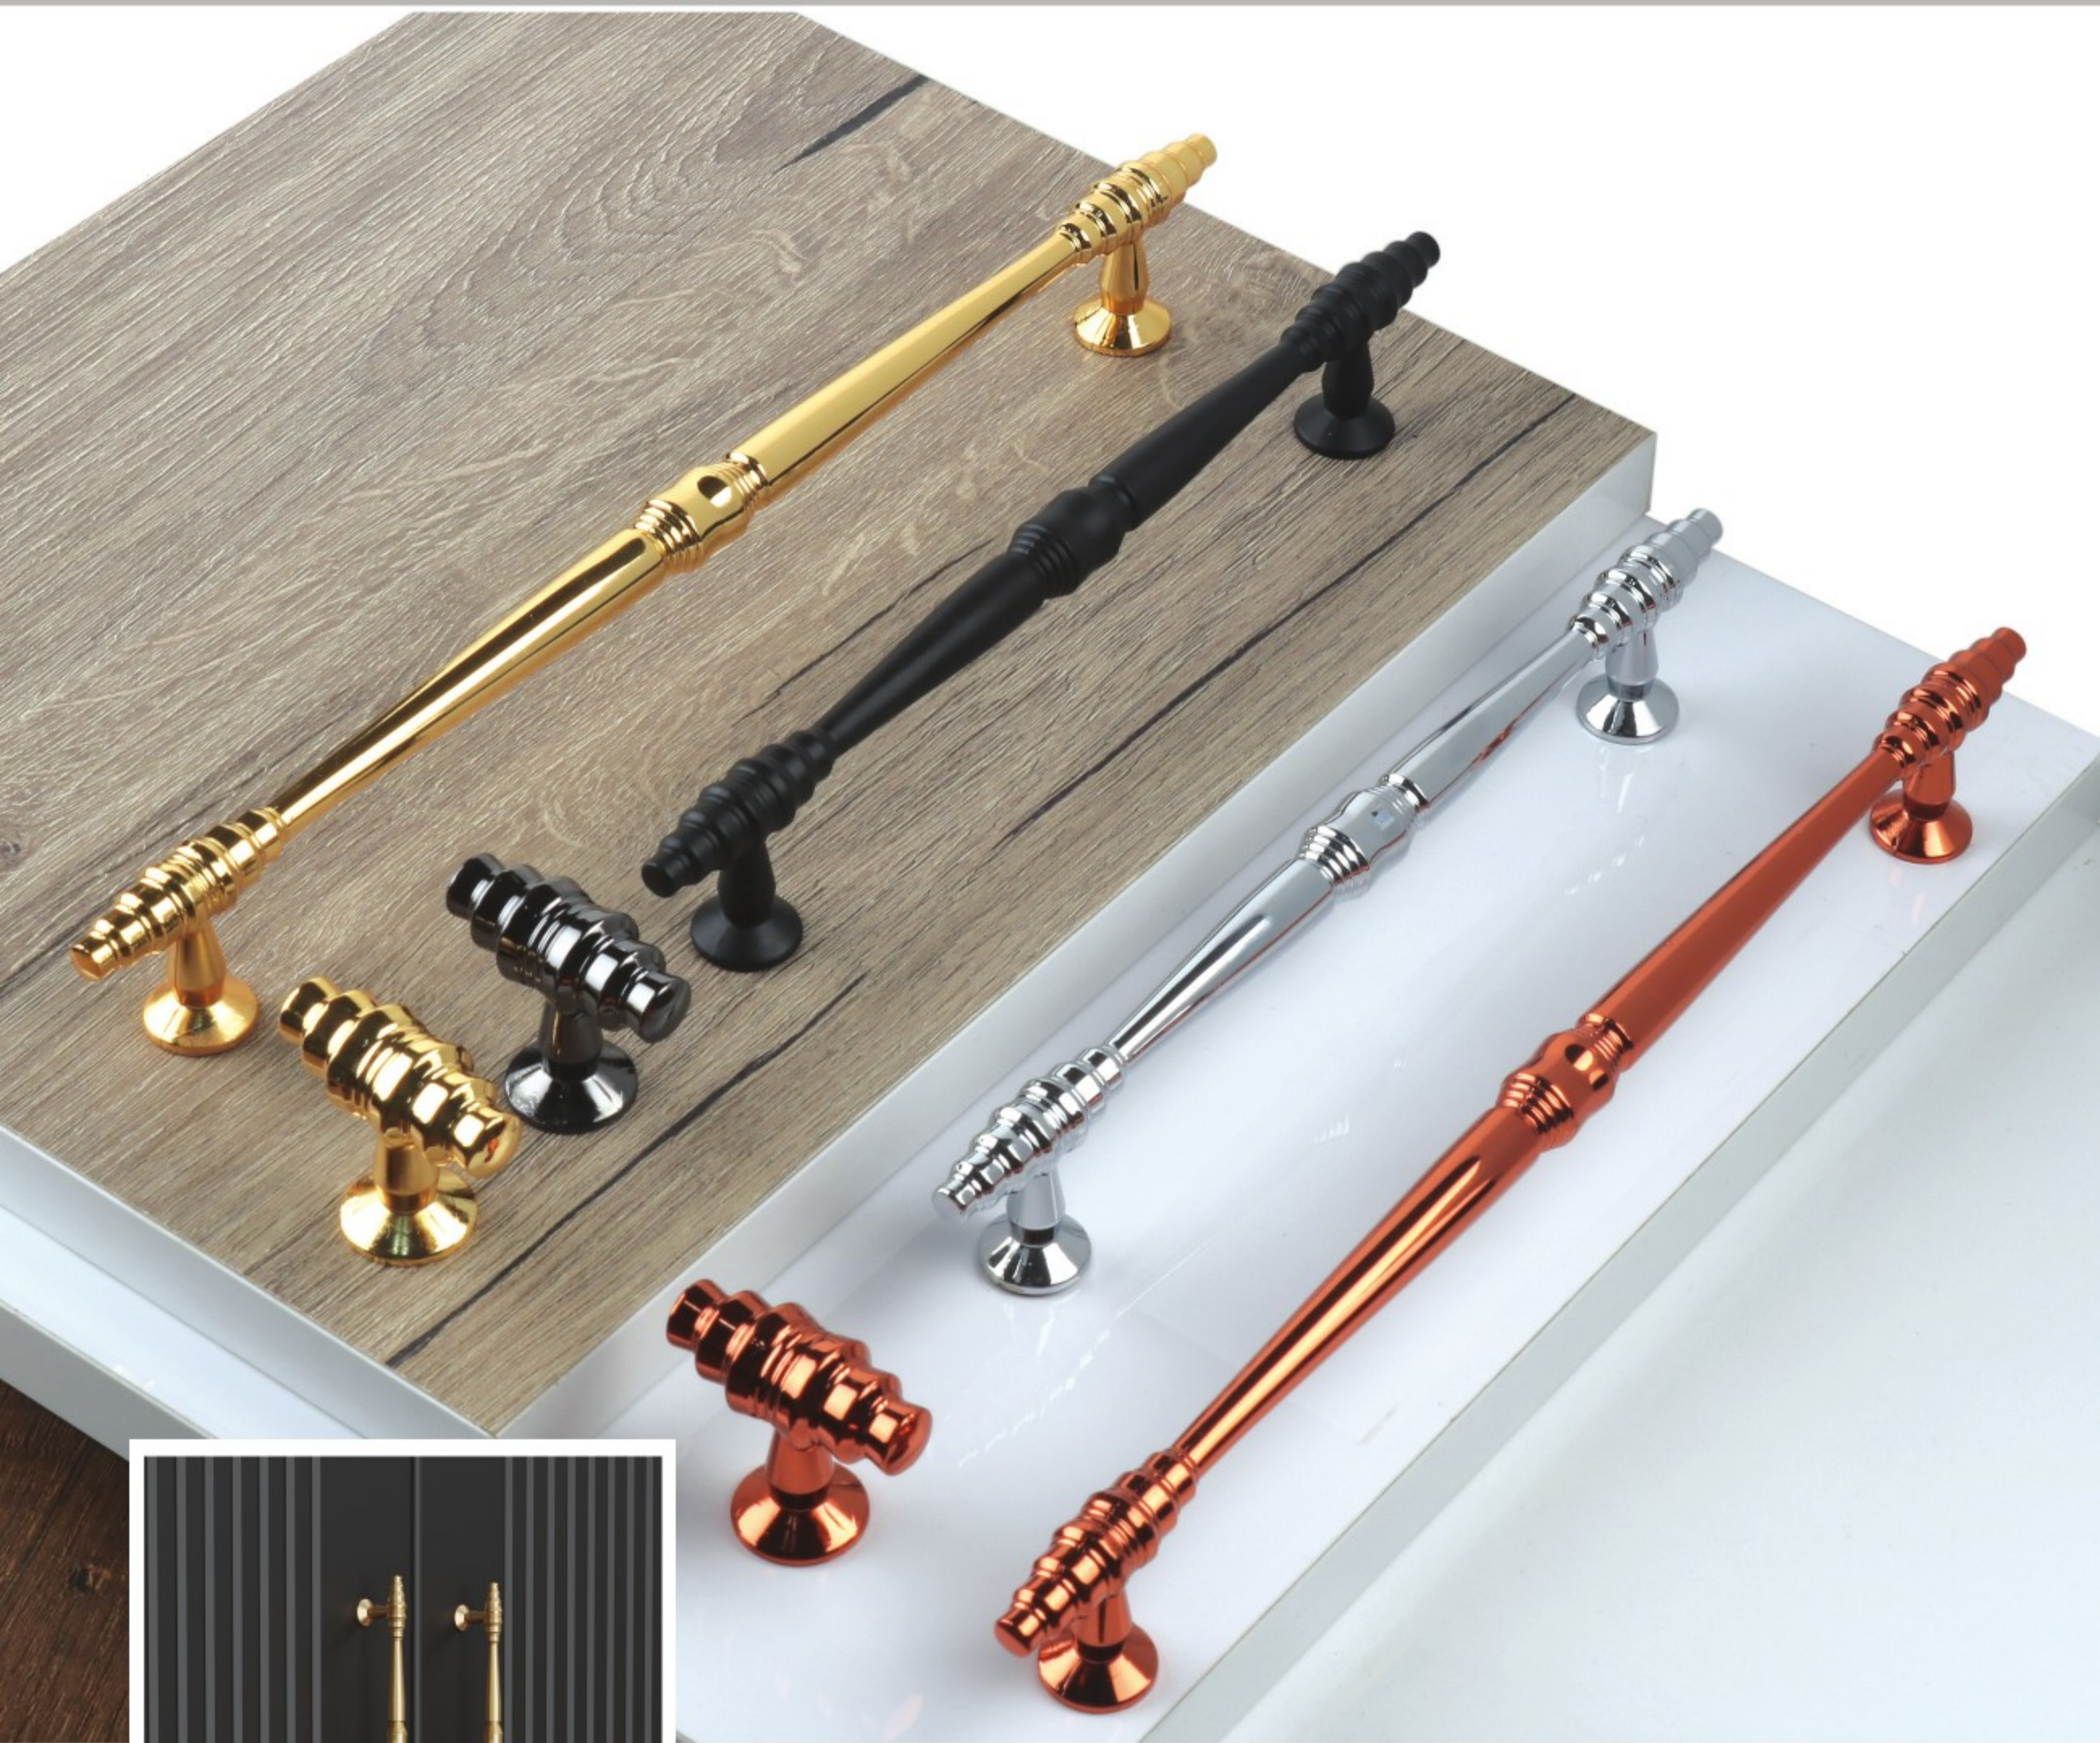

50 Pieces

425

Special Handle Series

160 mm, 224 mm
Knob

Chrome, Antique
Gold, Painted

50 Pieces

424

Special Handle Series

160 mm, 224 mm
Knob

Chrome, Antique
Gold, Painted

50 Pieces

512 Trend

Aluminium Handle Series

160 mm, 224 mm
Knob

Chrome, Antique
Gold, Painted

50 Pieces