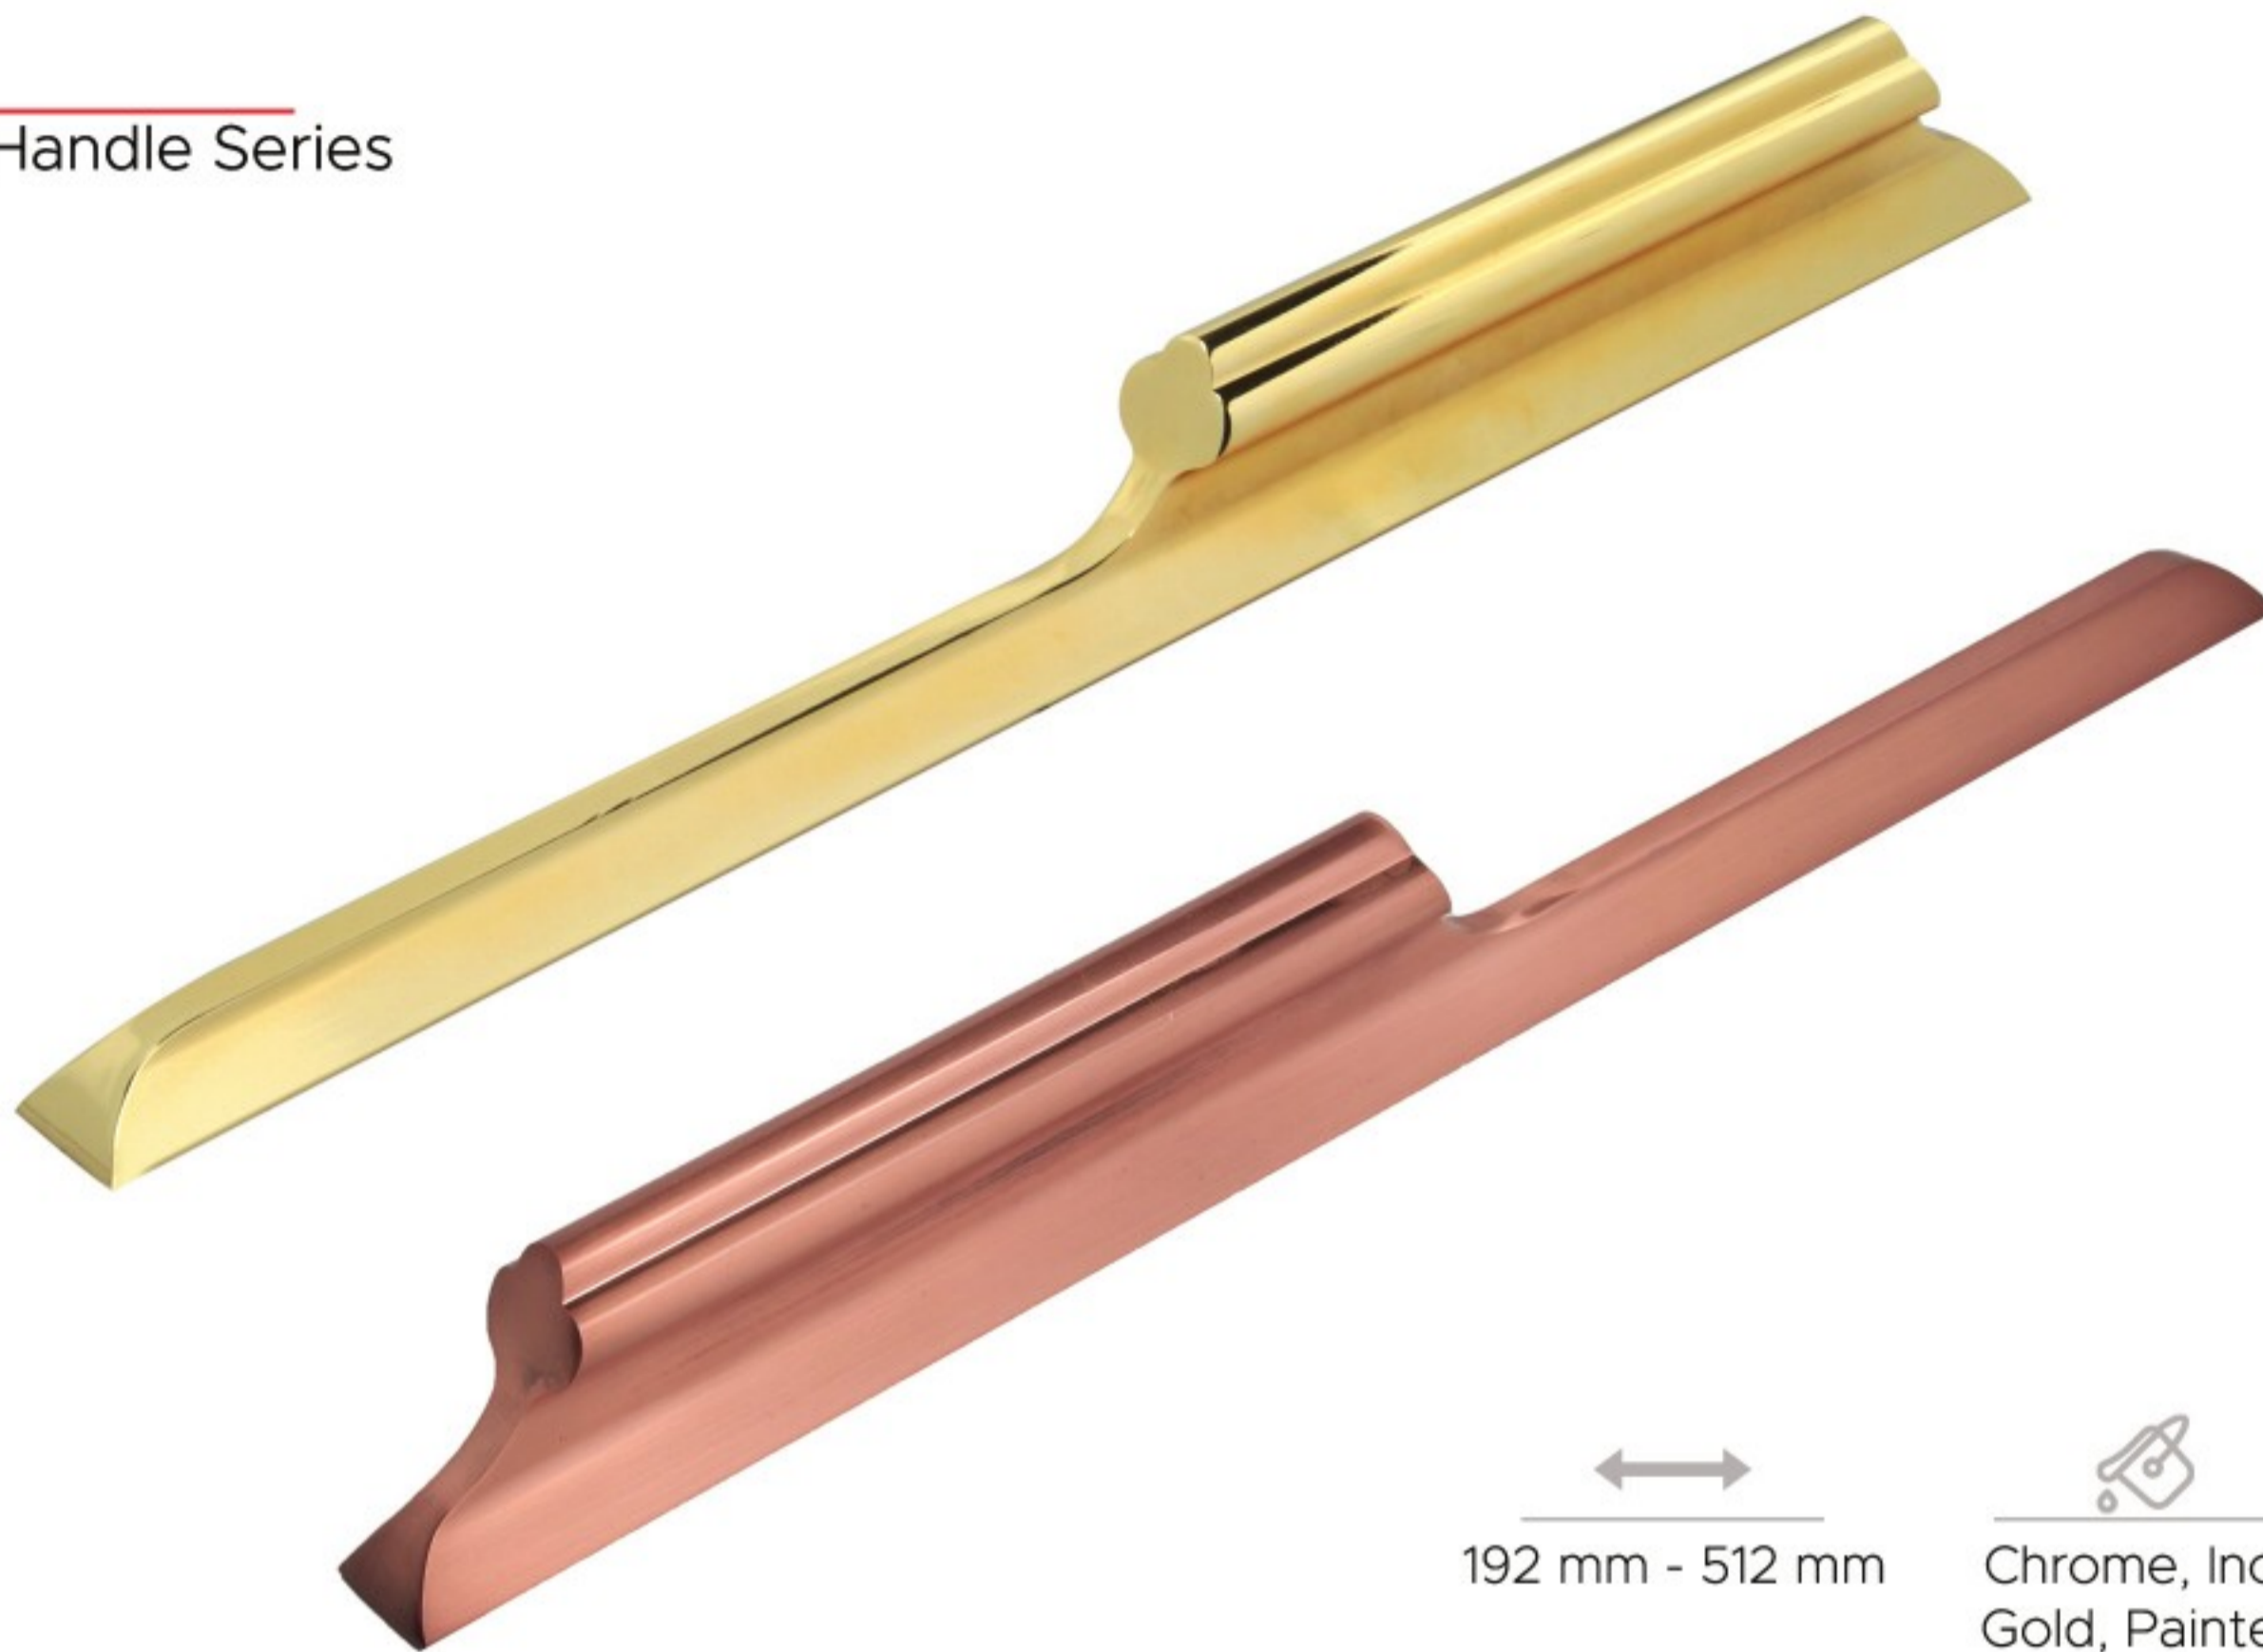

📦
50 Pieces

7102

Special Handle Series

↔
192 mm - 600 mm

🔪
Chrome, Inox
Gold, Painted

📦
50 Pieces

7101

Special Handle Series

↔
192 mm - 600 mm

🔧
Chrome, Inox
Gold, Painted

📦
50 Pieces

7106

Special Handle Series

↔
300 mm - 600 mm

🔒
Chrome, Inox
Gold, Painted

📦
50 Pieces

7203

Special Handle Series

↔
192 mm - 512 mm

🔧
Chrome, Inox
Gold, Painted

📦
50 Pieces

7200

Special Handle Series

↔
192 mm - 512 mm

🔧
Chrome, Inox
Gold, Painted

📦
50 Pieces

7201

Special Handle Series

↔
256 mm - 512 mm

🔧
Chrome, Inox
Gold, Painted

📦
50 Pieces

7202