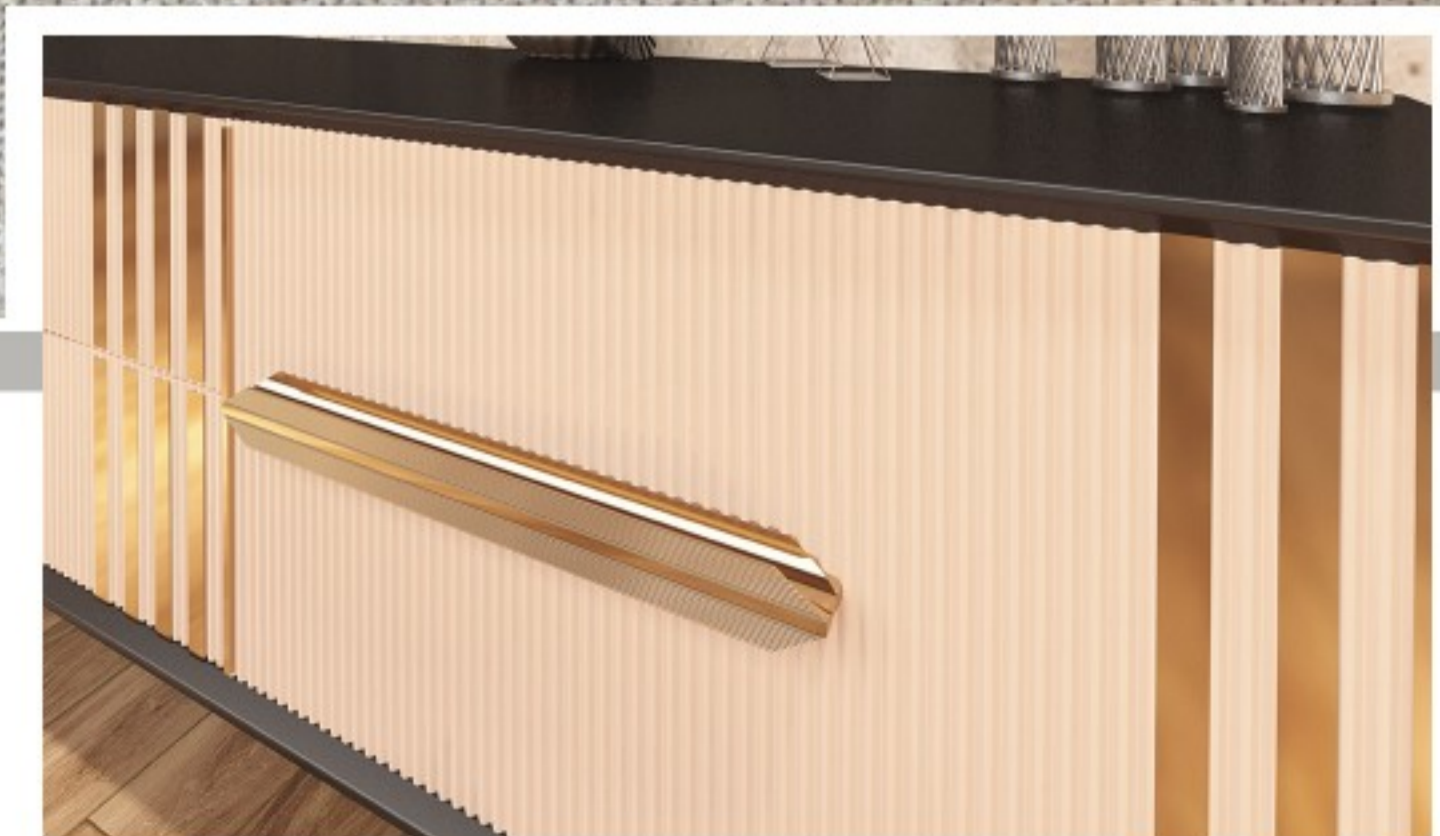

7102

Special Handle Series

↔
192 mm - 600 mm

🔪
Chrome, Inox
Gold, Painted

📦
50 Pieces