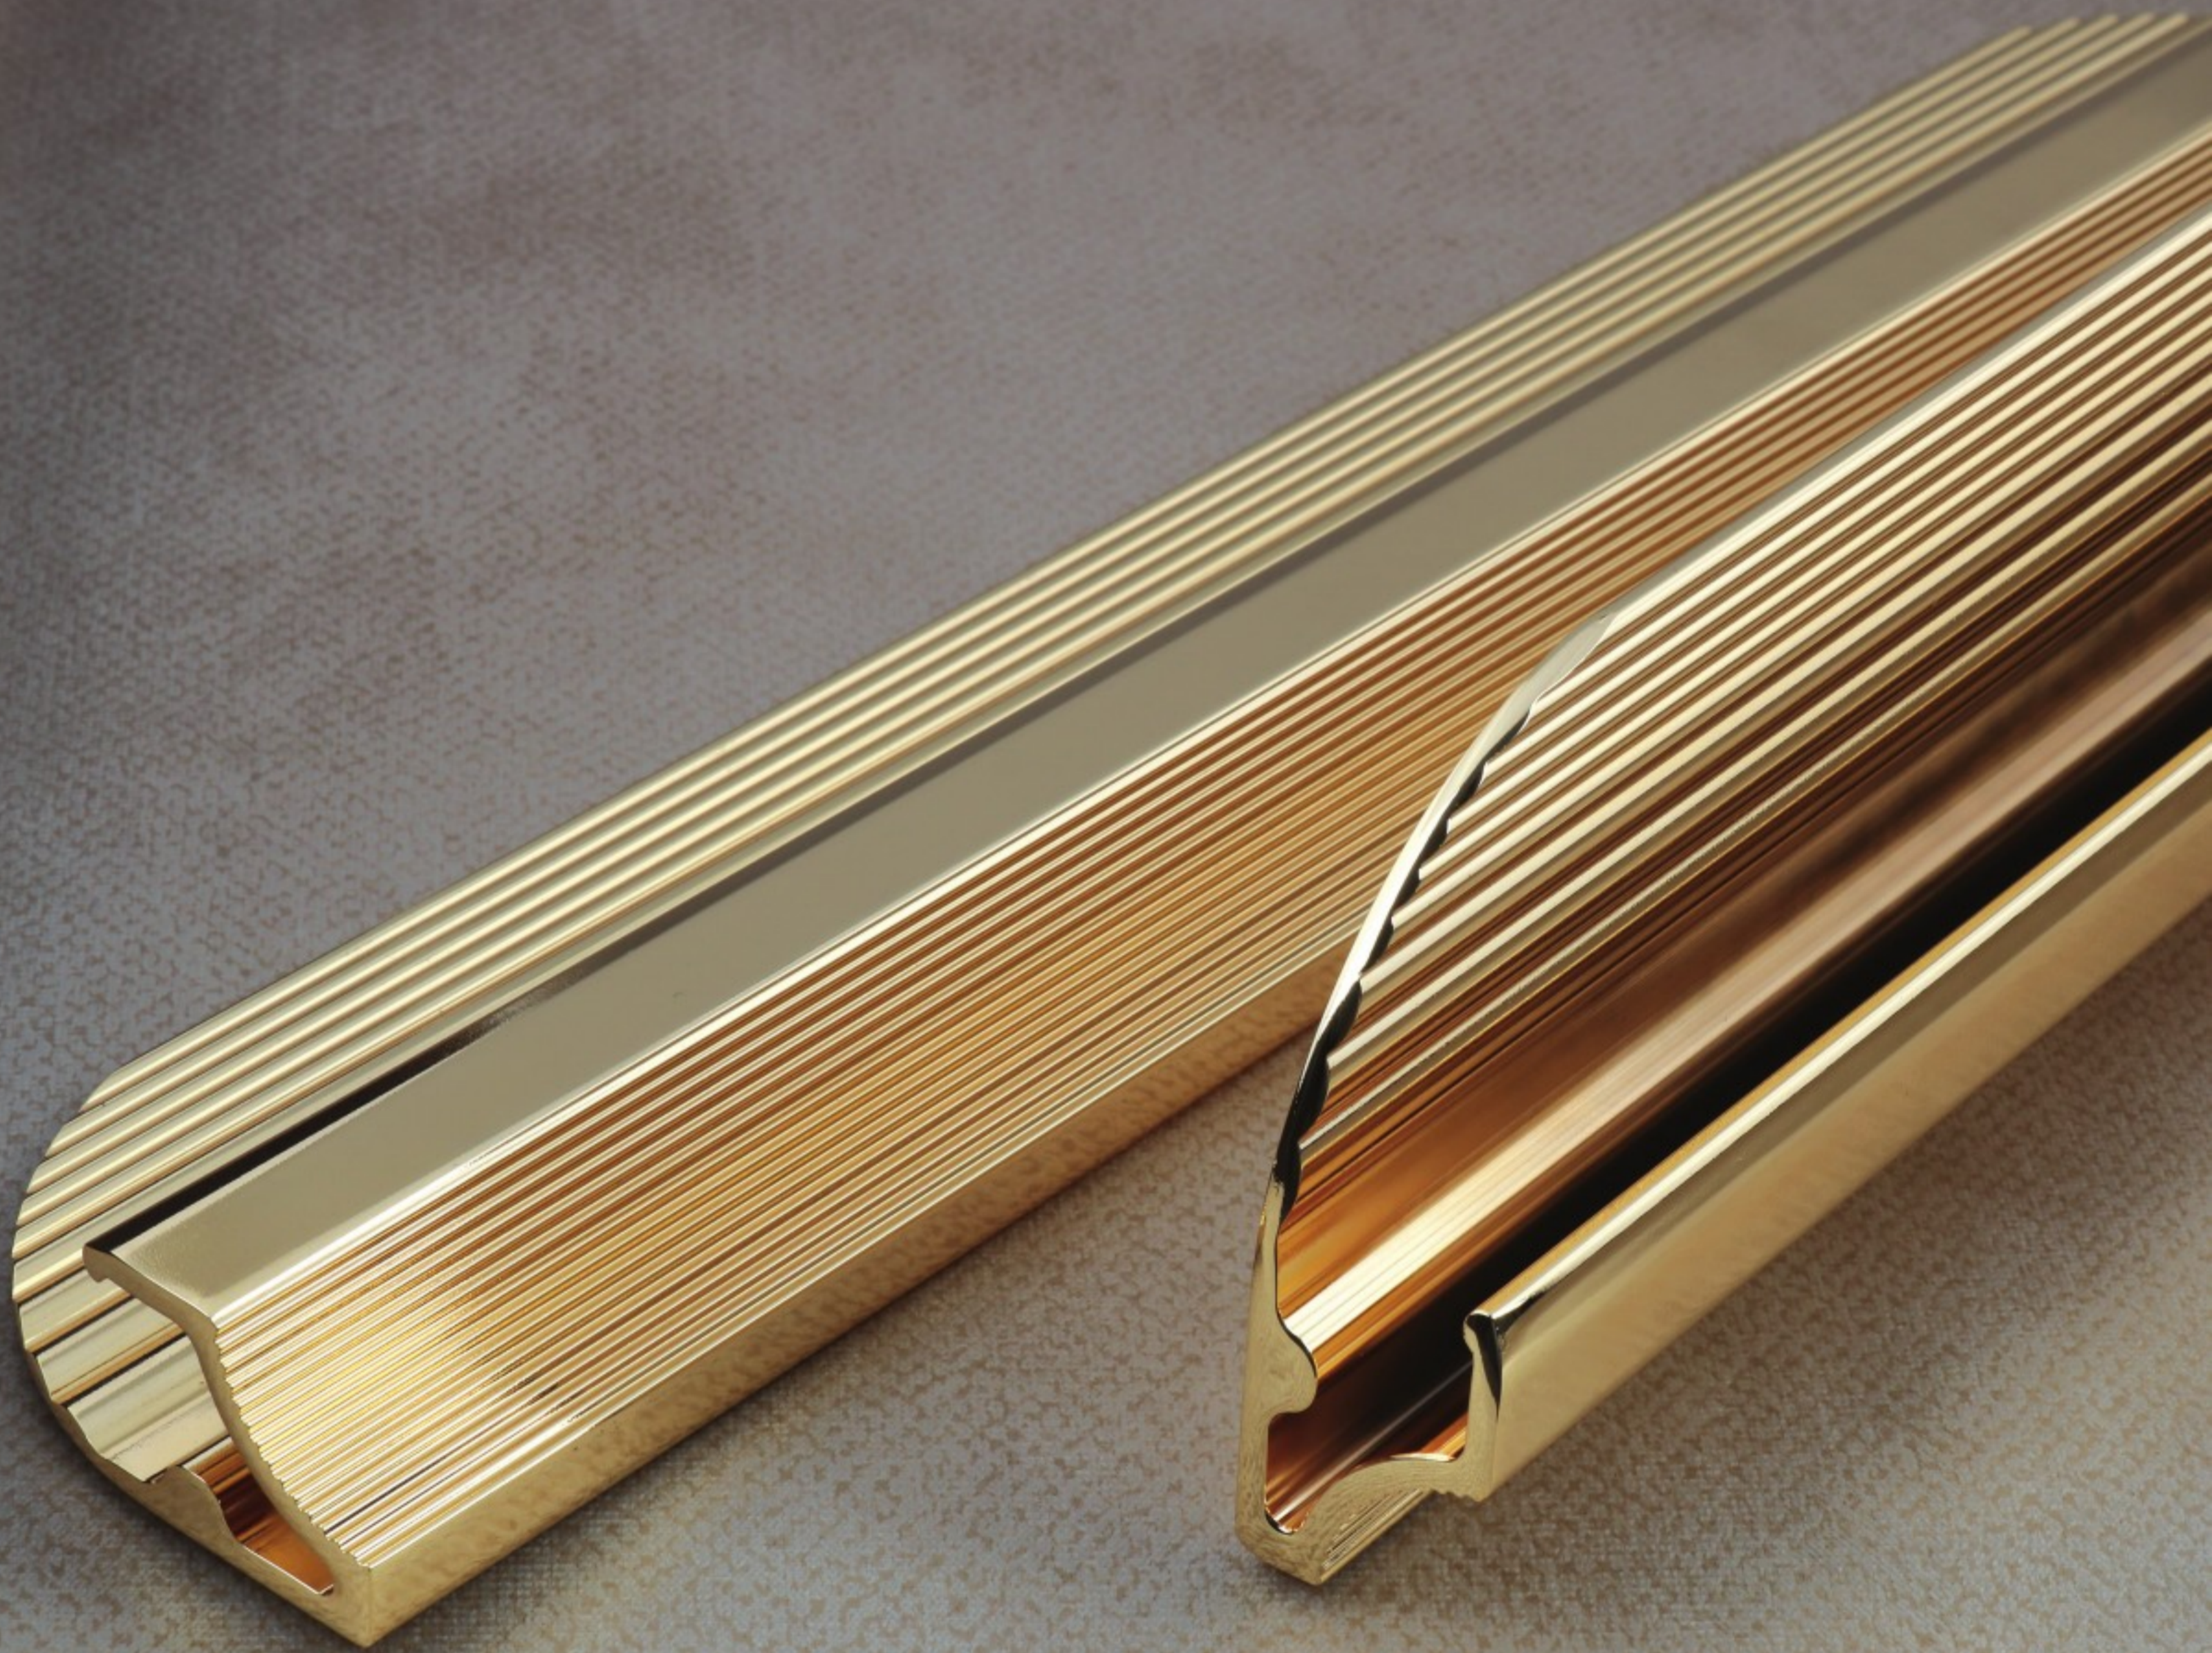

Special Handle Series

150 mm

Chrome, Inox
Gold, Painted

50 Pieces

1048

Special Handle Series

↔
350 mm - 600 mm

🔩
Chrome, Gold
Inox, Painted