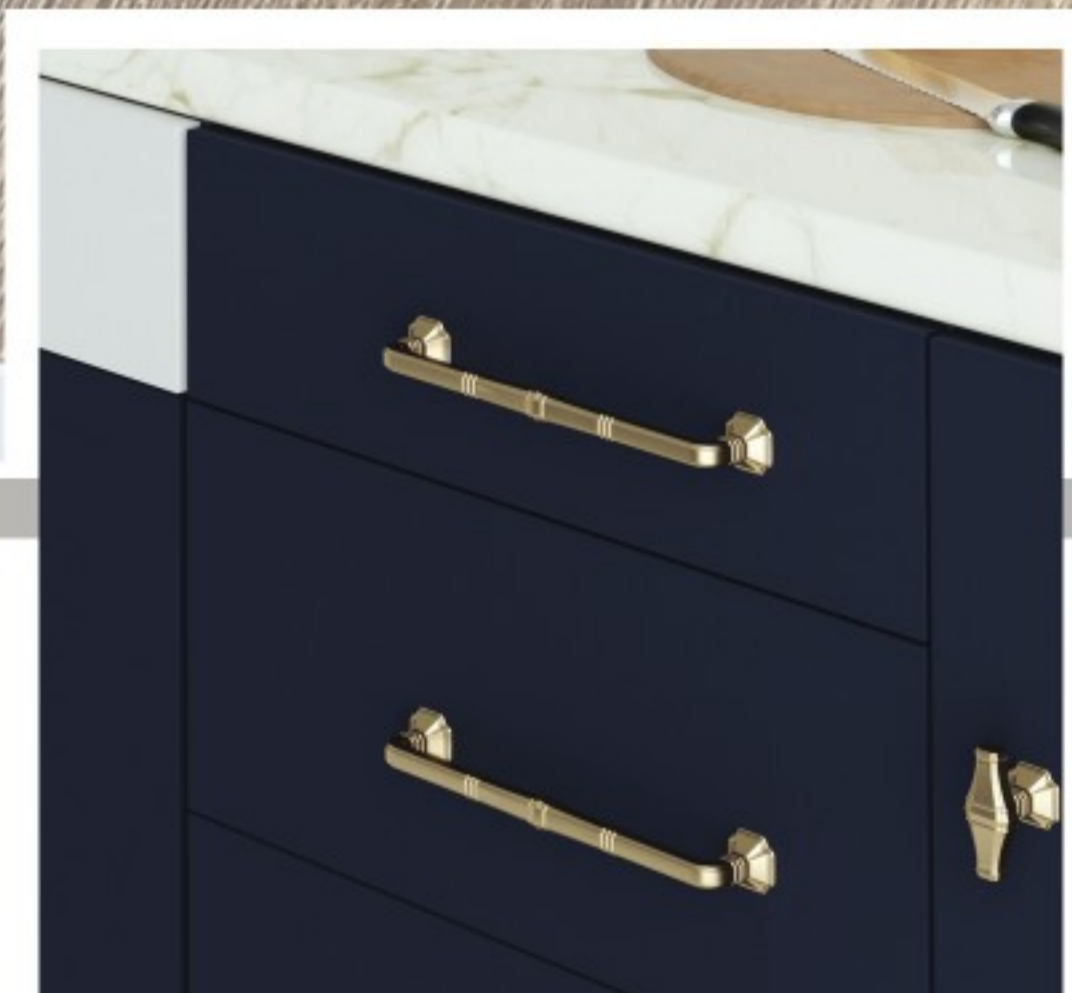

Your orders are
carefully prepared.

It is made ready for
export within the
specified time.

Shipping is made on time.

38
export to
country...

426

Special Handle Series

160 mm, 224 mm
Knob

Chrome, Antique
Gold, Painted