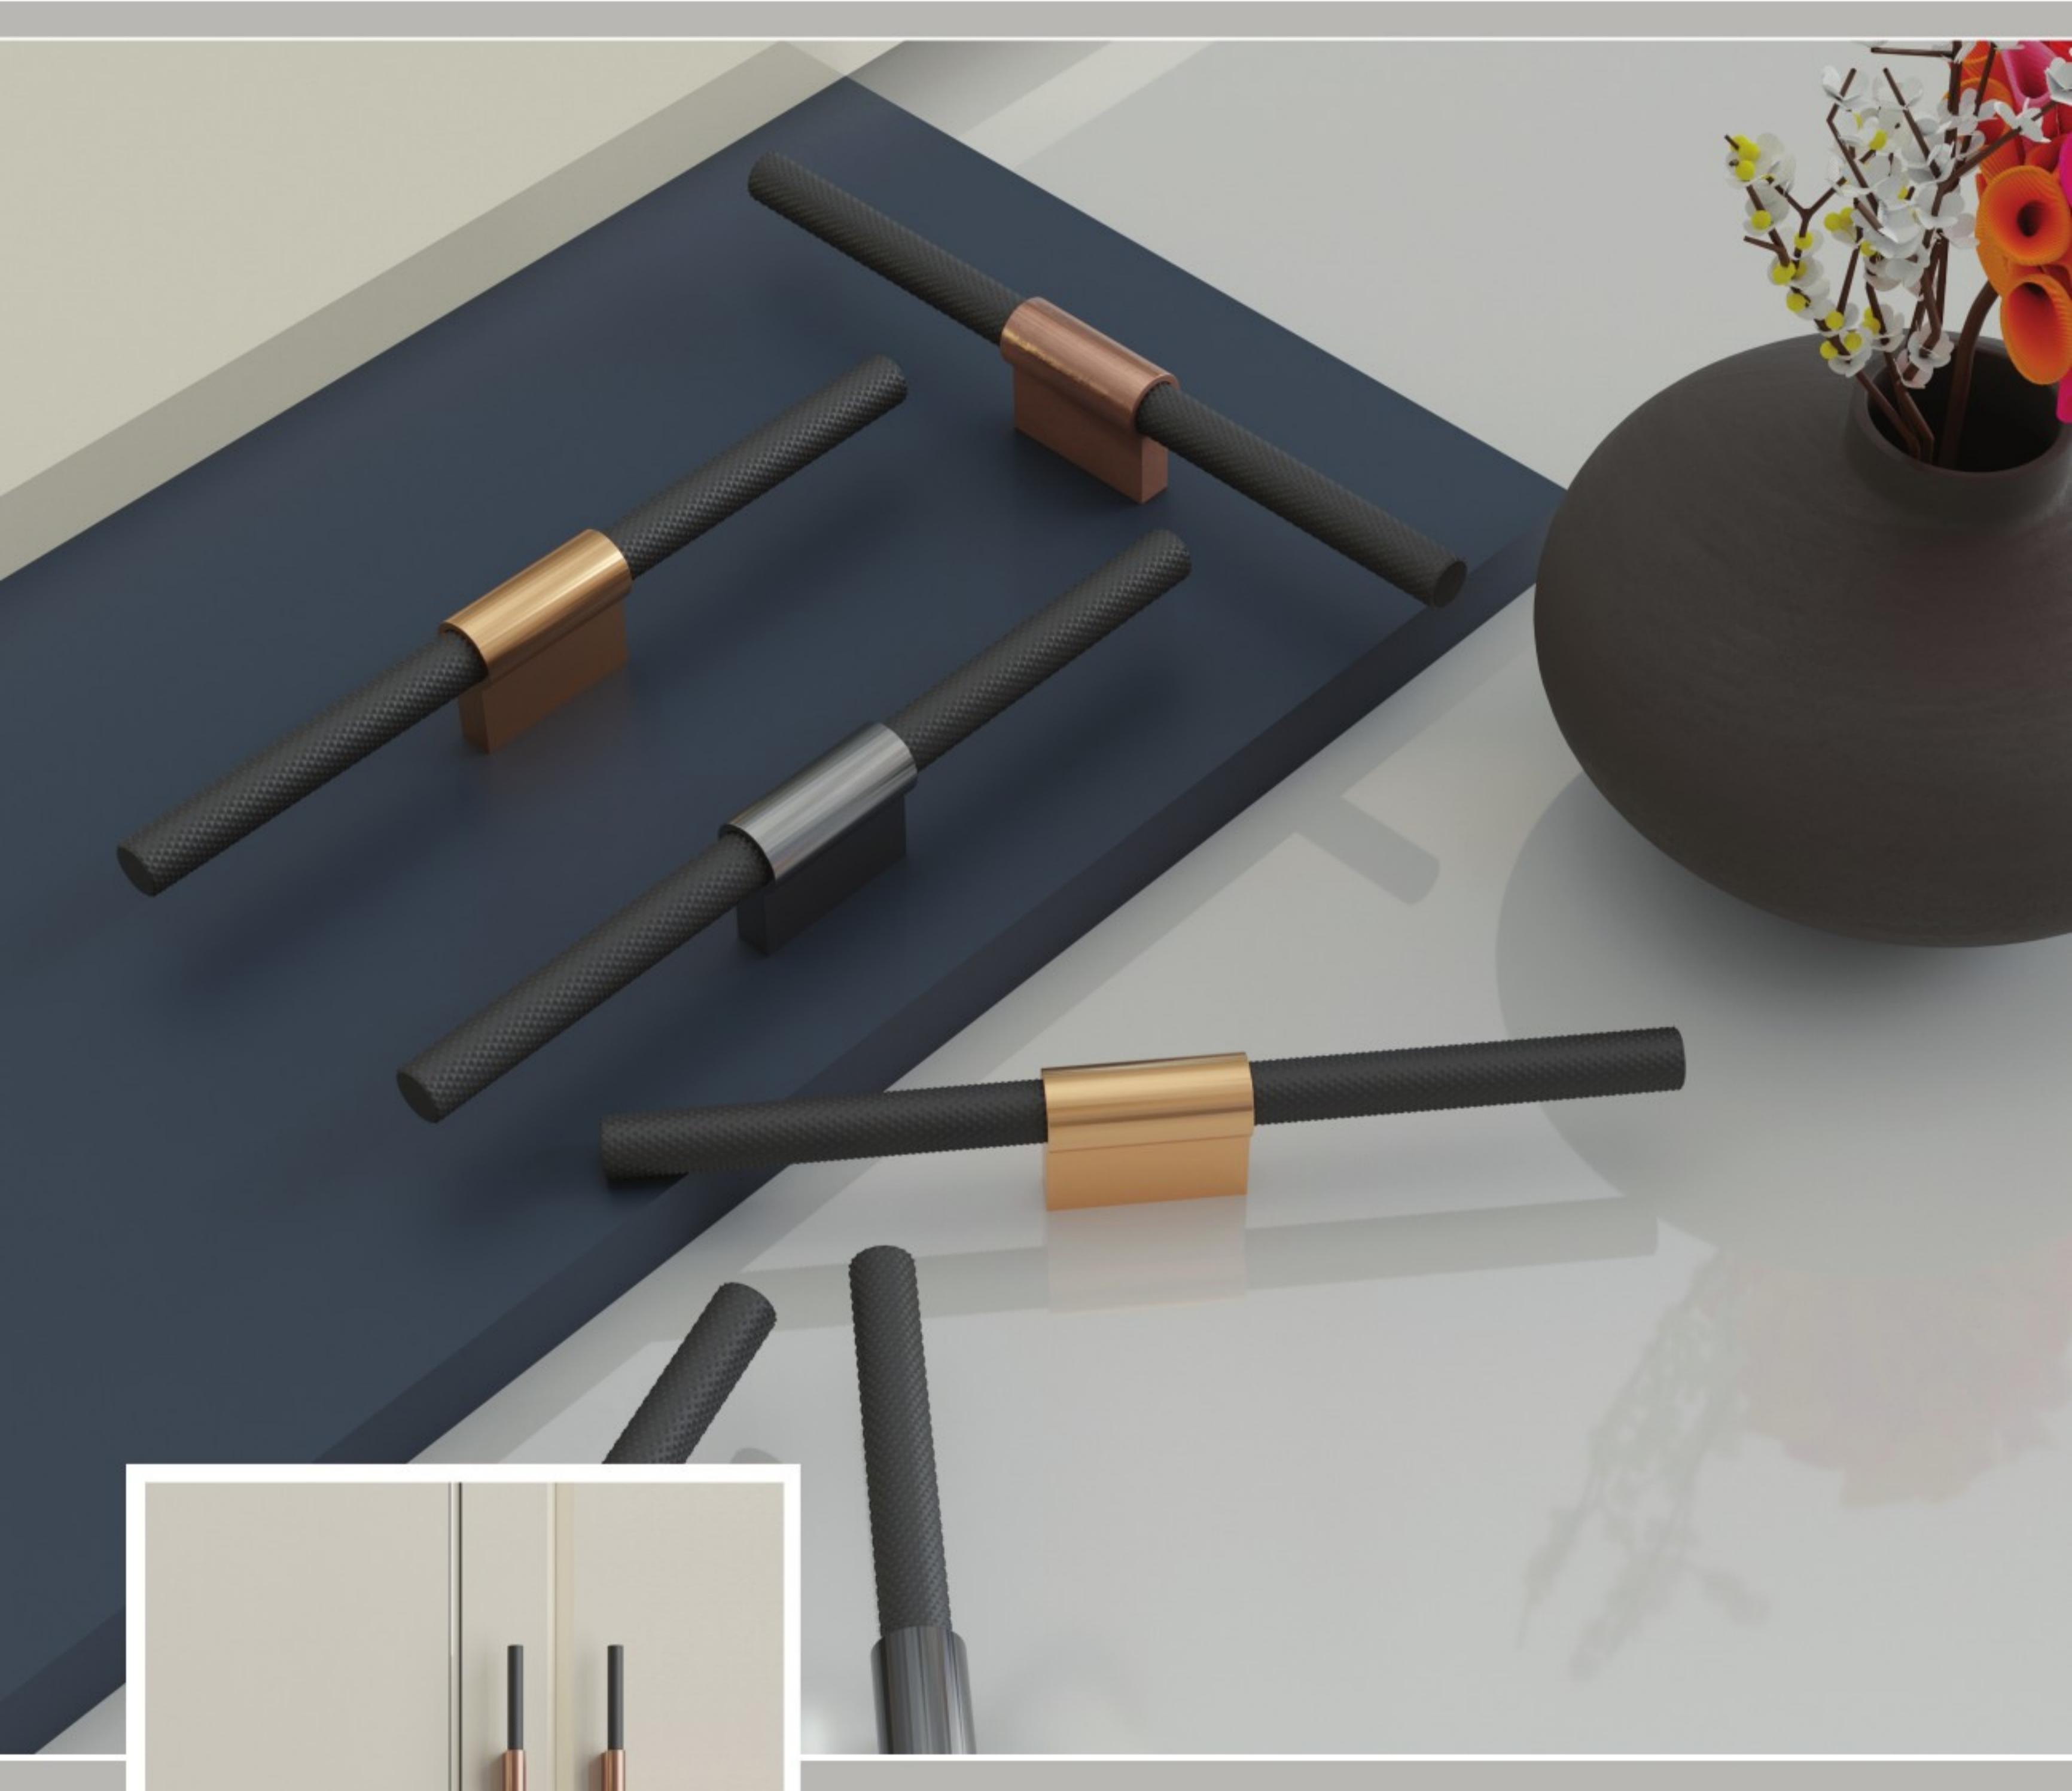

Chrome, Antique
Gold, Painted

100 Pieces

1058 Roller
Special Handles

16 Ø - 22 Ø - 30 Ø

Chrome, Antique Gold, Painted

75 Pieces

716
Special Handle Series

↔
32mm Aks > 200mm