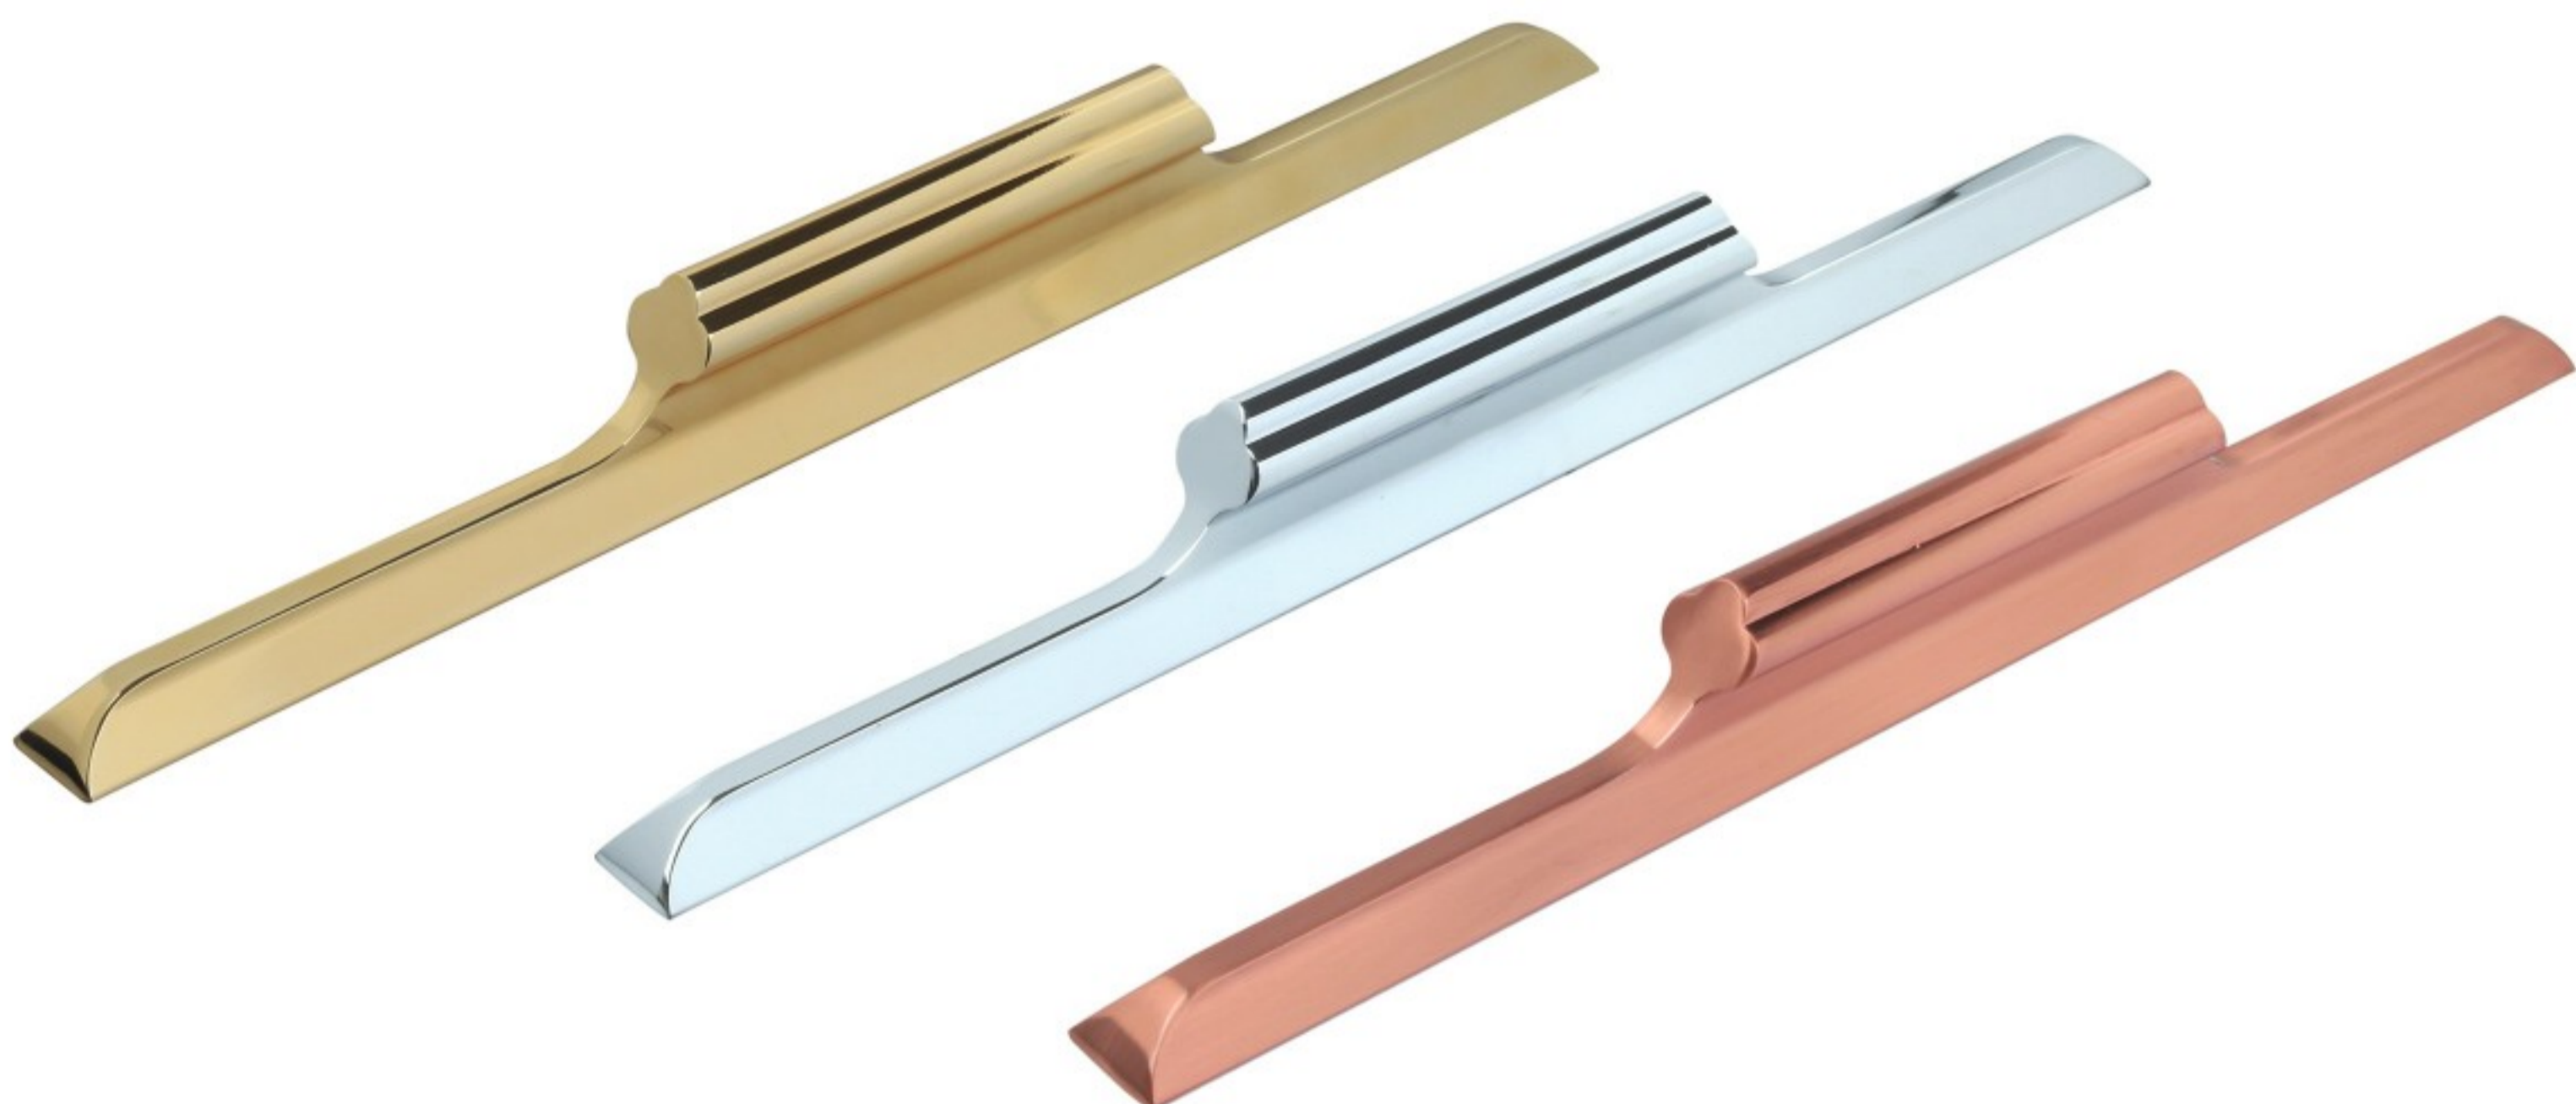

↔
192 mm - 600 mm

🔧
Chrome, Inox
Gold, Painted

📦
50 Pieces

7106

Special Handle Series

↔
300 mm - 600 mm

🔒
Chrome, Inox
Gold, Painted

📦
50 Pieces

7203

Special Handle Series

↔
192 mm - 512 mm

🔧
Chrome, Inox
Gold, Painted

📦
50 Pieces

7200

Special Handle Series

↔
192 mm - 512 mm

🔧
Chrome, Inox
Gold, Painted

📦
50 Pieces

7201

Special Handle Series

↔
256 mm - 512 mm

🔧
Chrome, Inox
Gold, Painted

📦
50 Pieces

7202

Special Handle Series

↔
256 mm - 512 mm

🔧
Chrome, Inox
Gold, Painted

📦
50 Pieces

7304

Special Handle Series

↔
240 mm - 600 mm

☞
Chrome, Inox
Gold, Painted