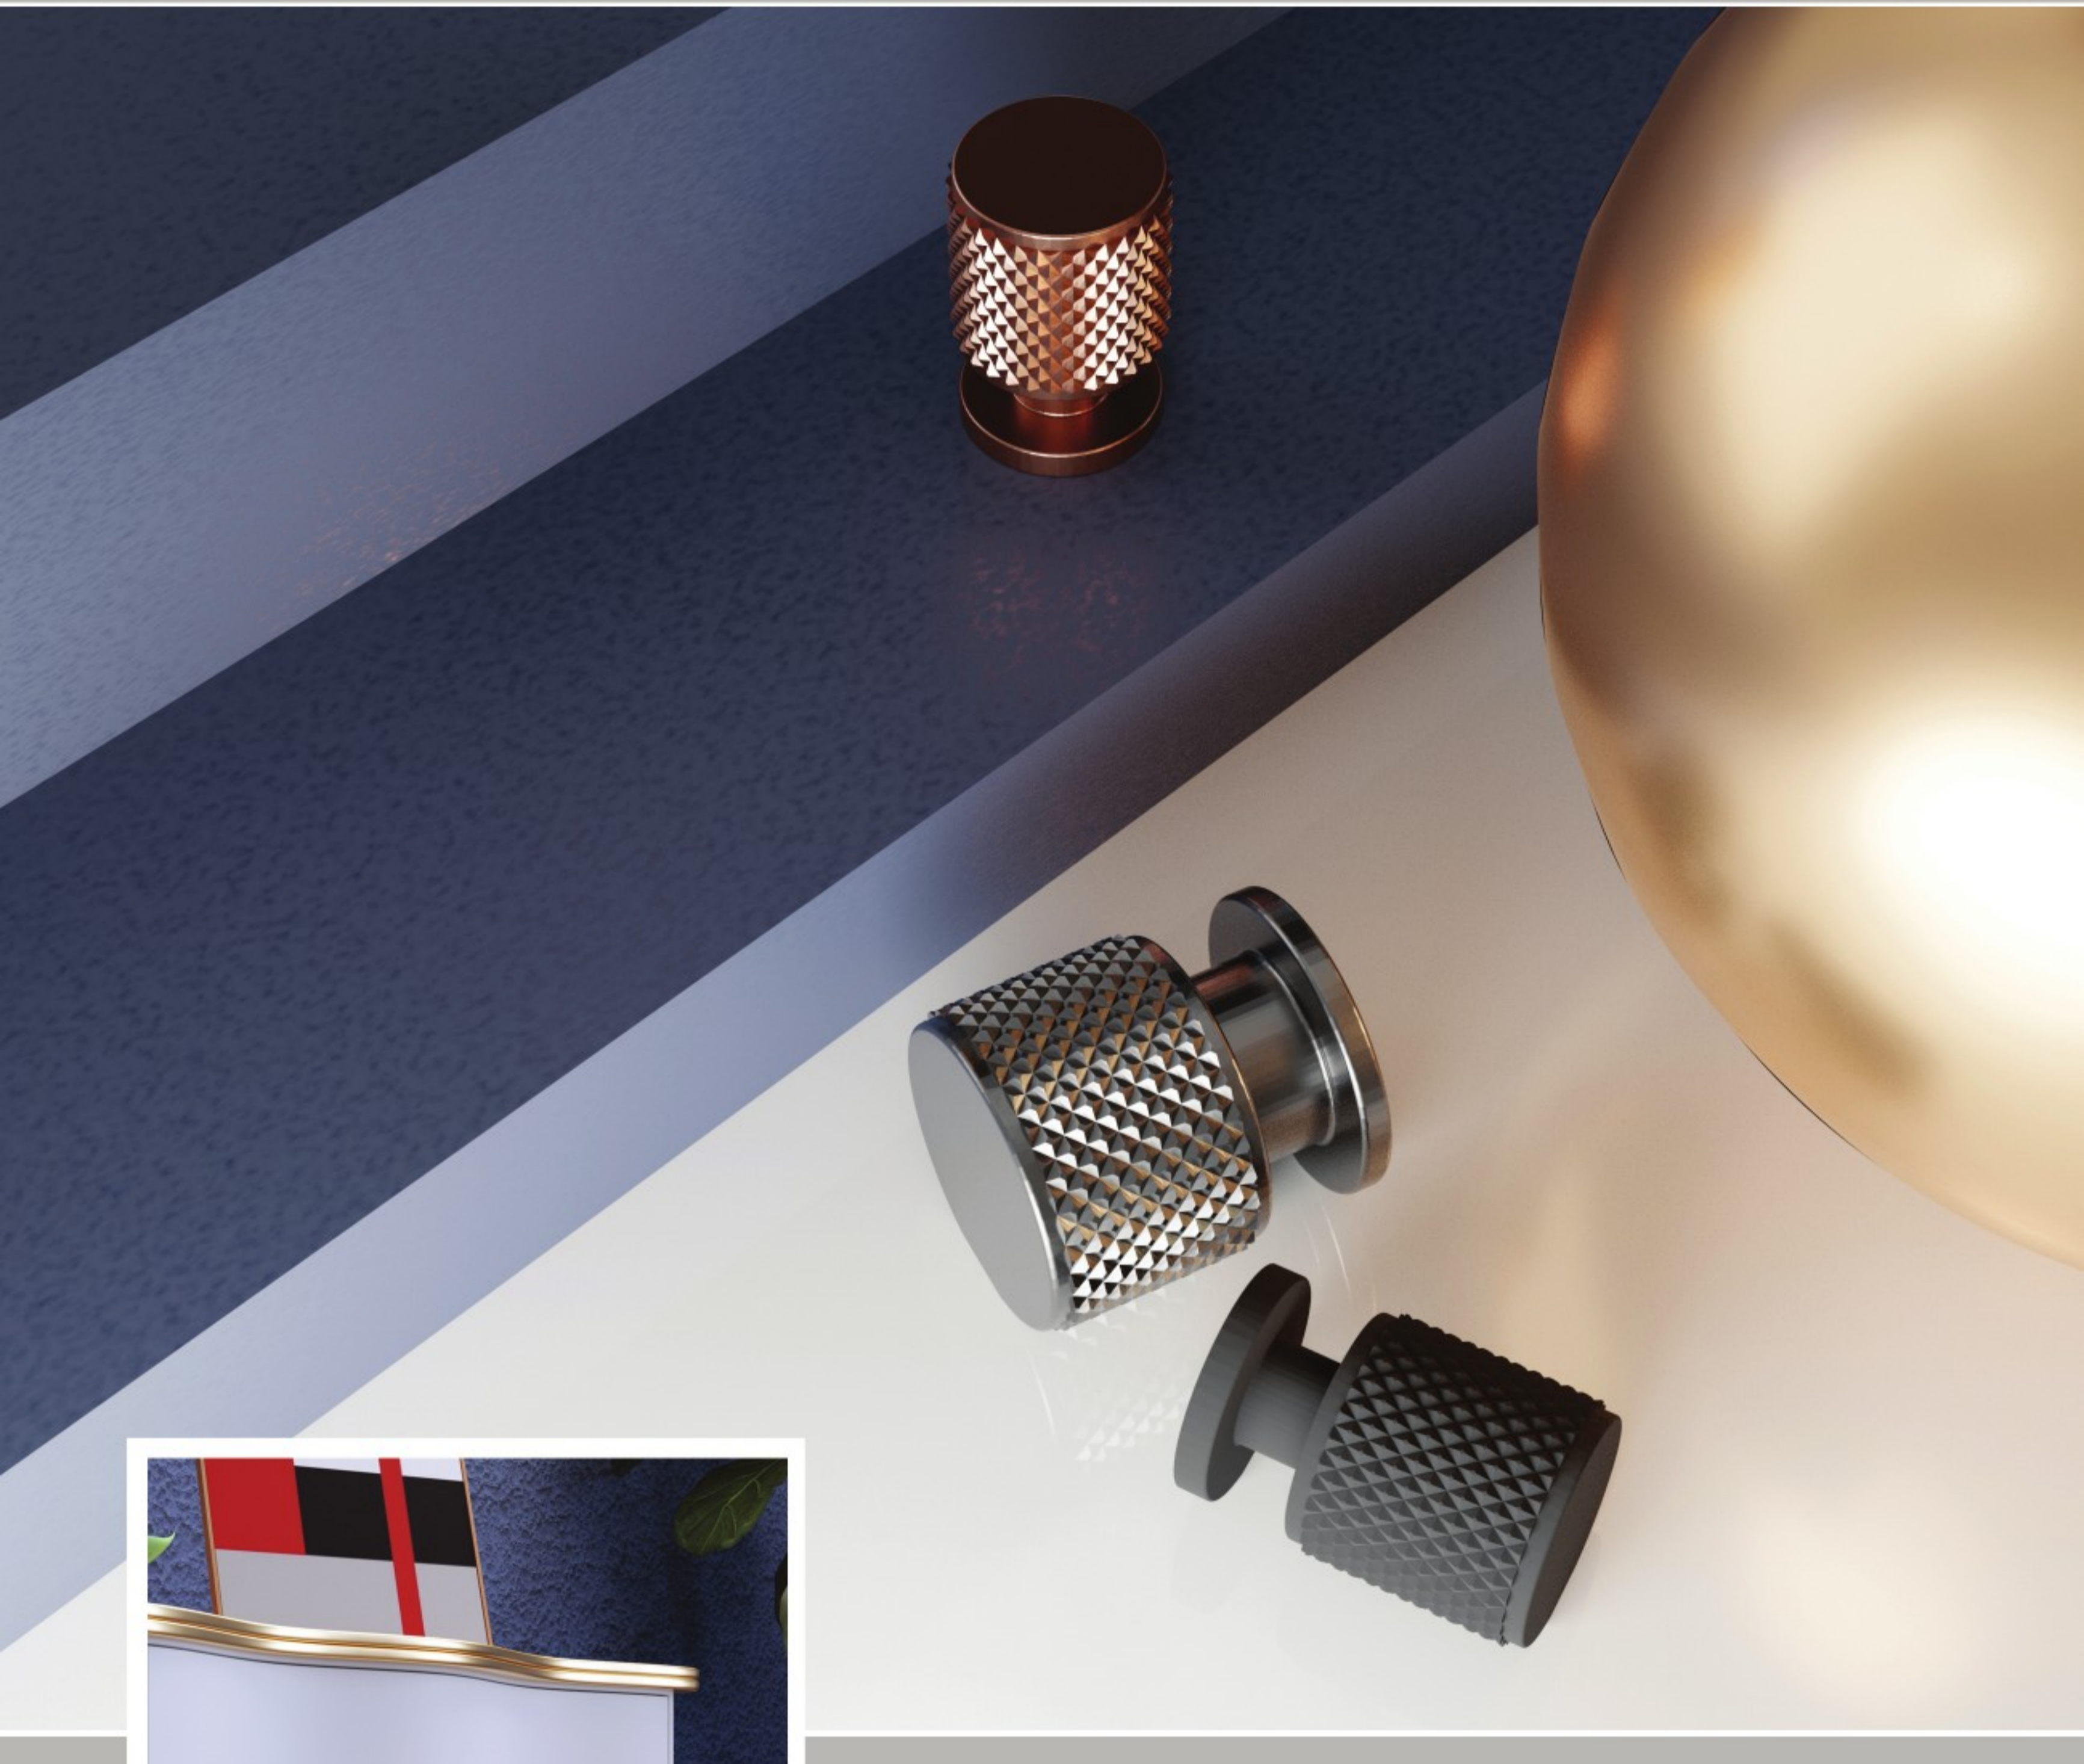

1058 Roller
Special Handles

16 Ø - 22 Ø - 30 Ø

Chrome, Antique Gold, Painted

75 Pieces