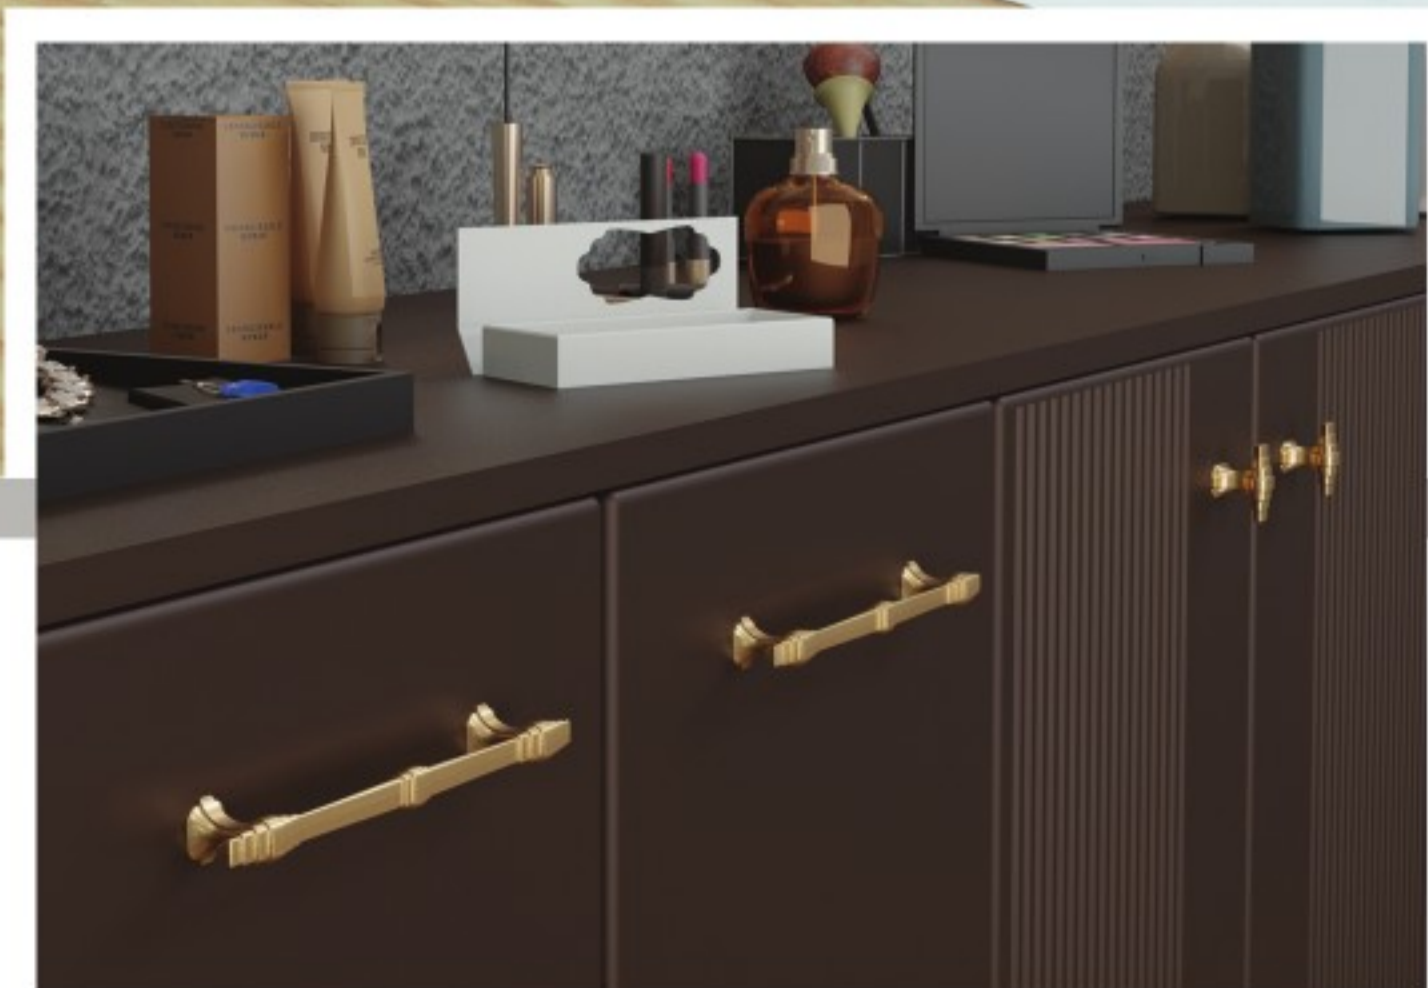

425

Special Handle Series

160 mm, 224 mm
Knob

Chrome, Antique
Gold, Painted

50 Pieces