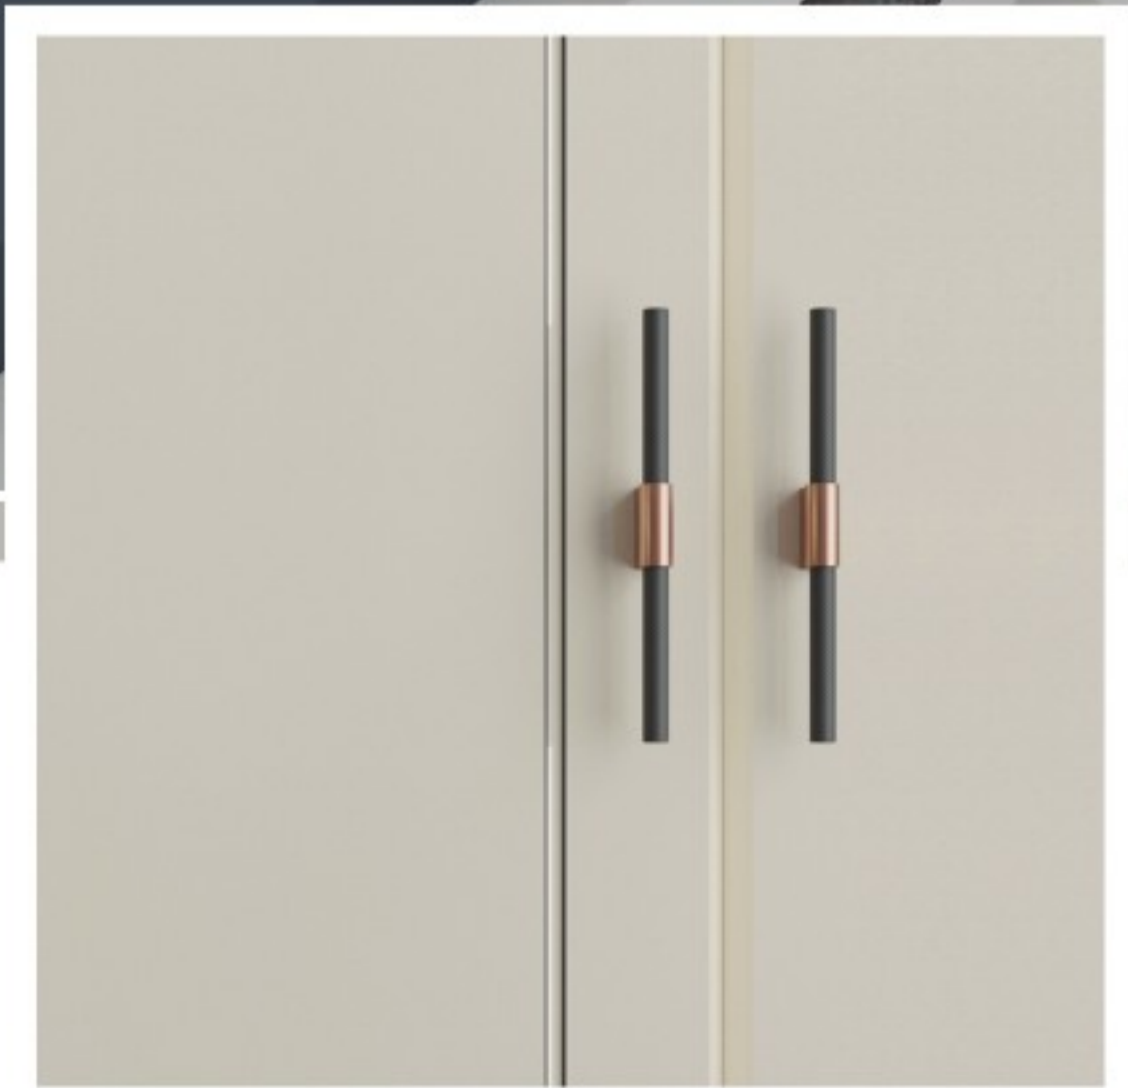

Chrome, Antique
Gold, Painted

100 Pieces

1058 Roller
Special Handles

16 Ø - 22 Ø - 30 Ø

Chrome, Antique Gold, Painted

75 Pieces

716
Special Handle Series

↔
32mm Aks > 200mm