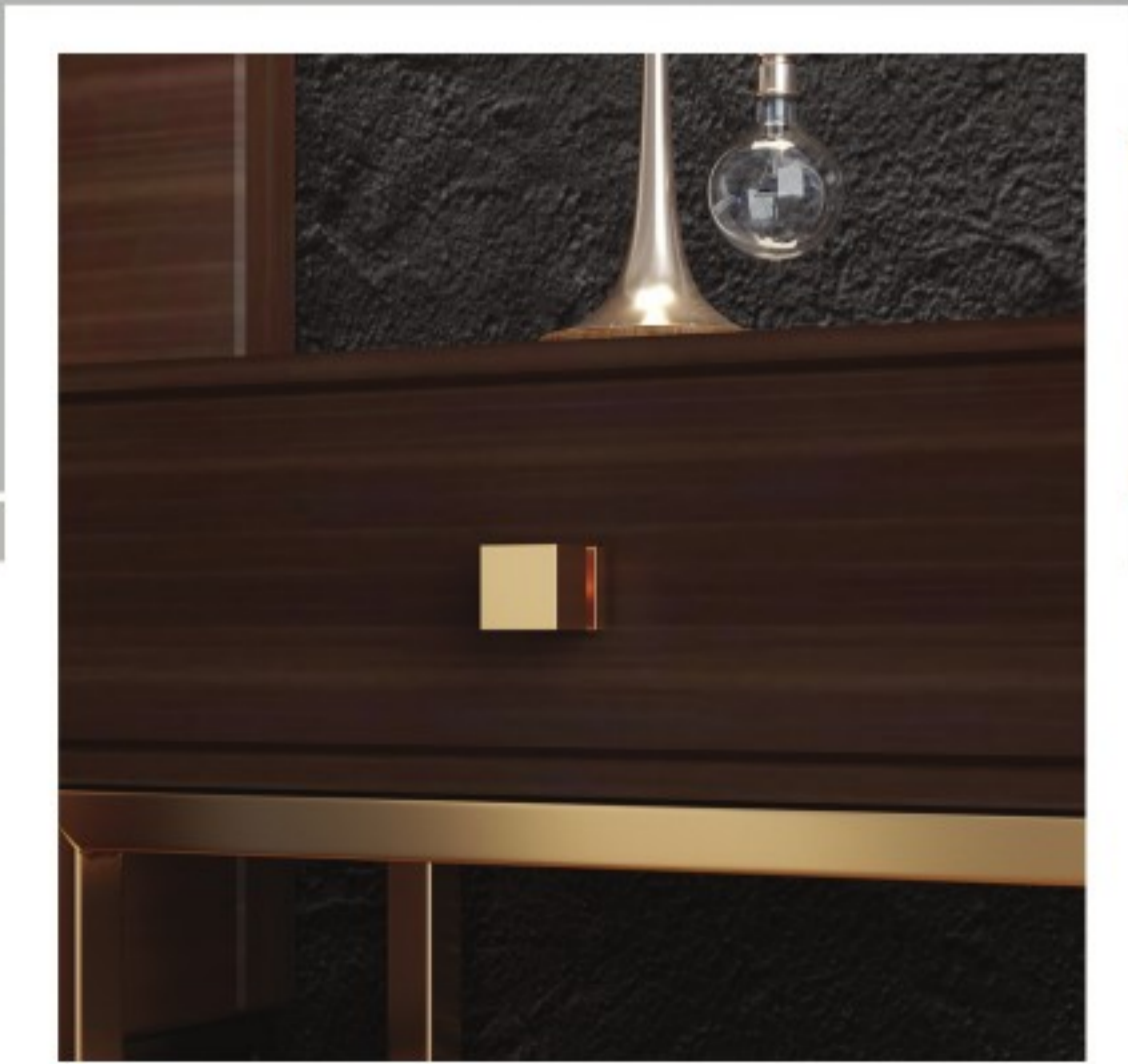

🔑
Copper
Chrome
Gold

📦
50 Pieces

715
Special Handle Series

Knob

Copper
Chrome
Gold

50 Pieces

777 Furniture
Special Handle Series

15x15
20x20
30x30