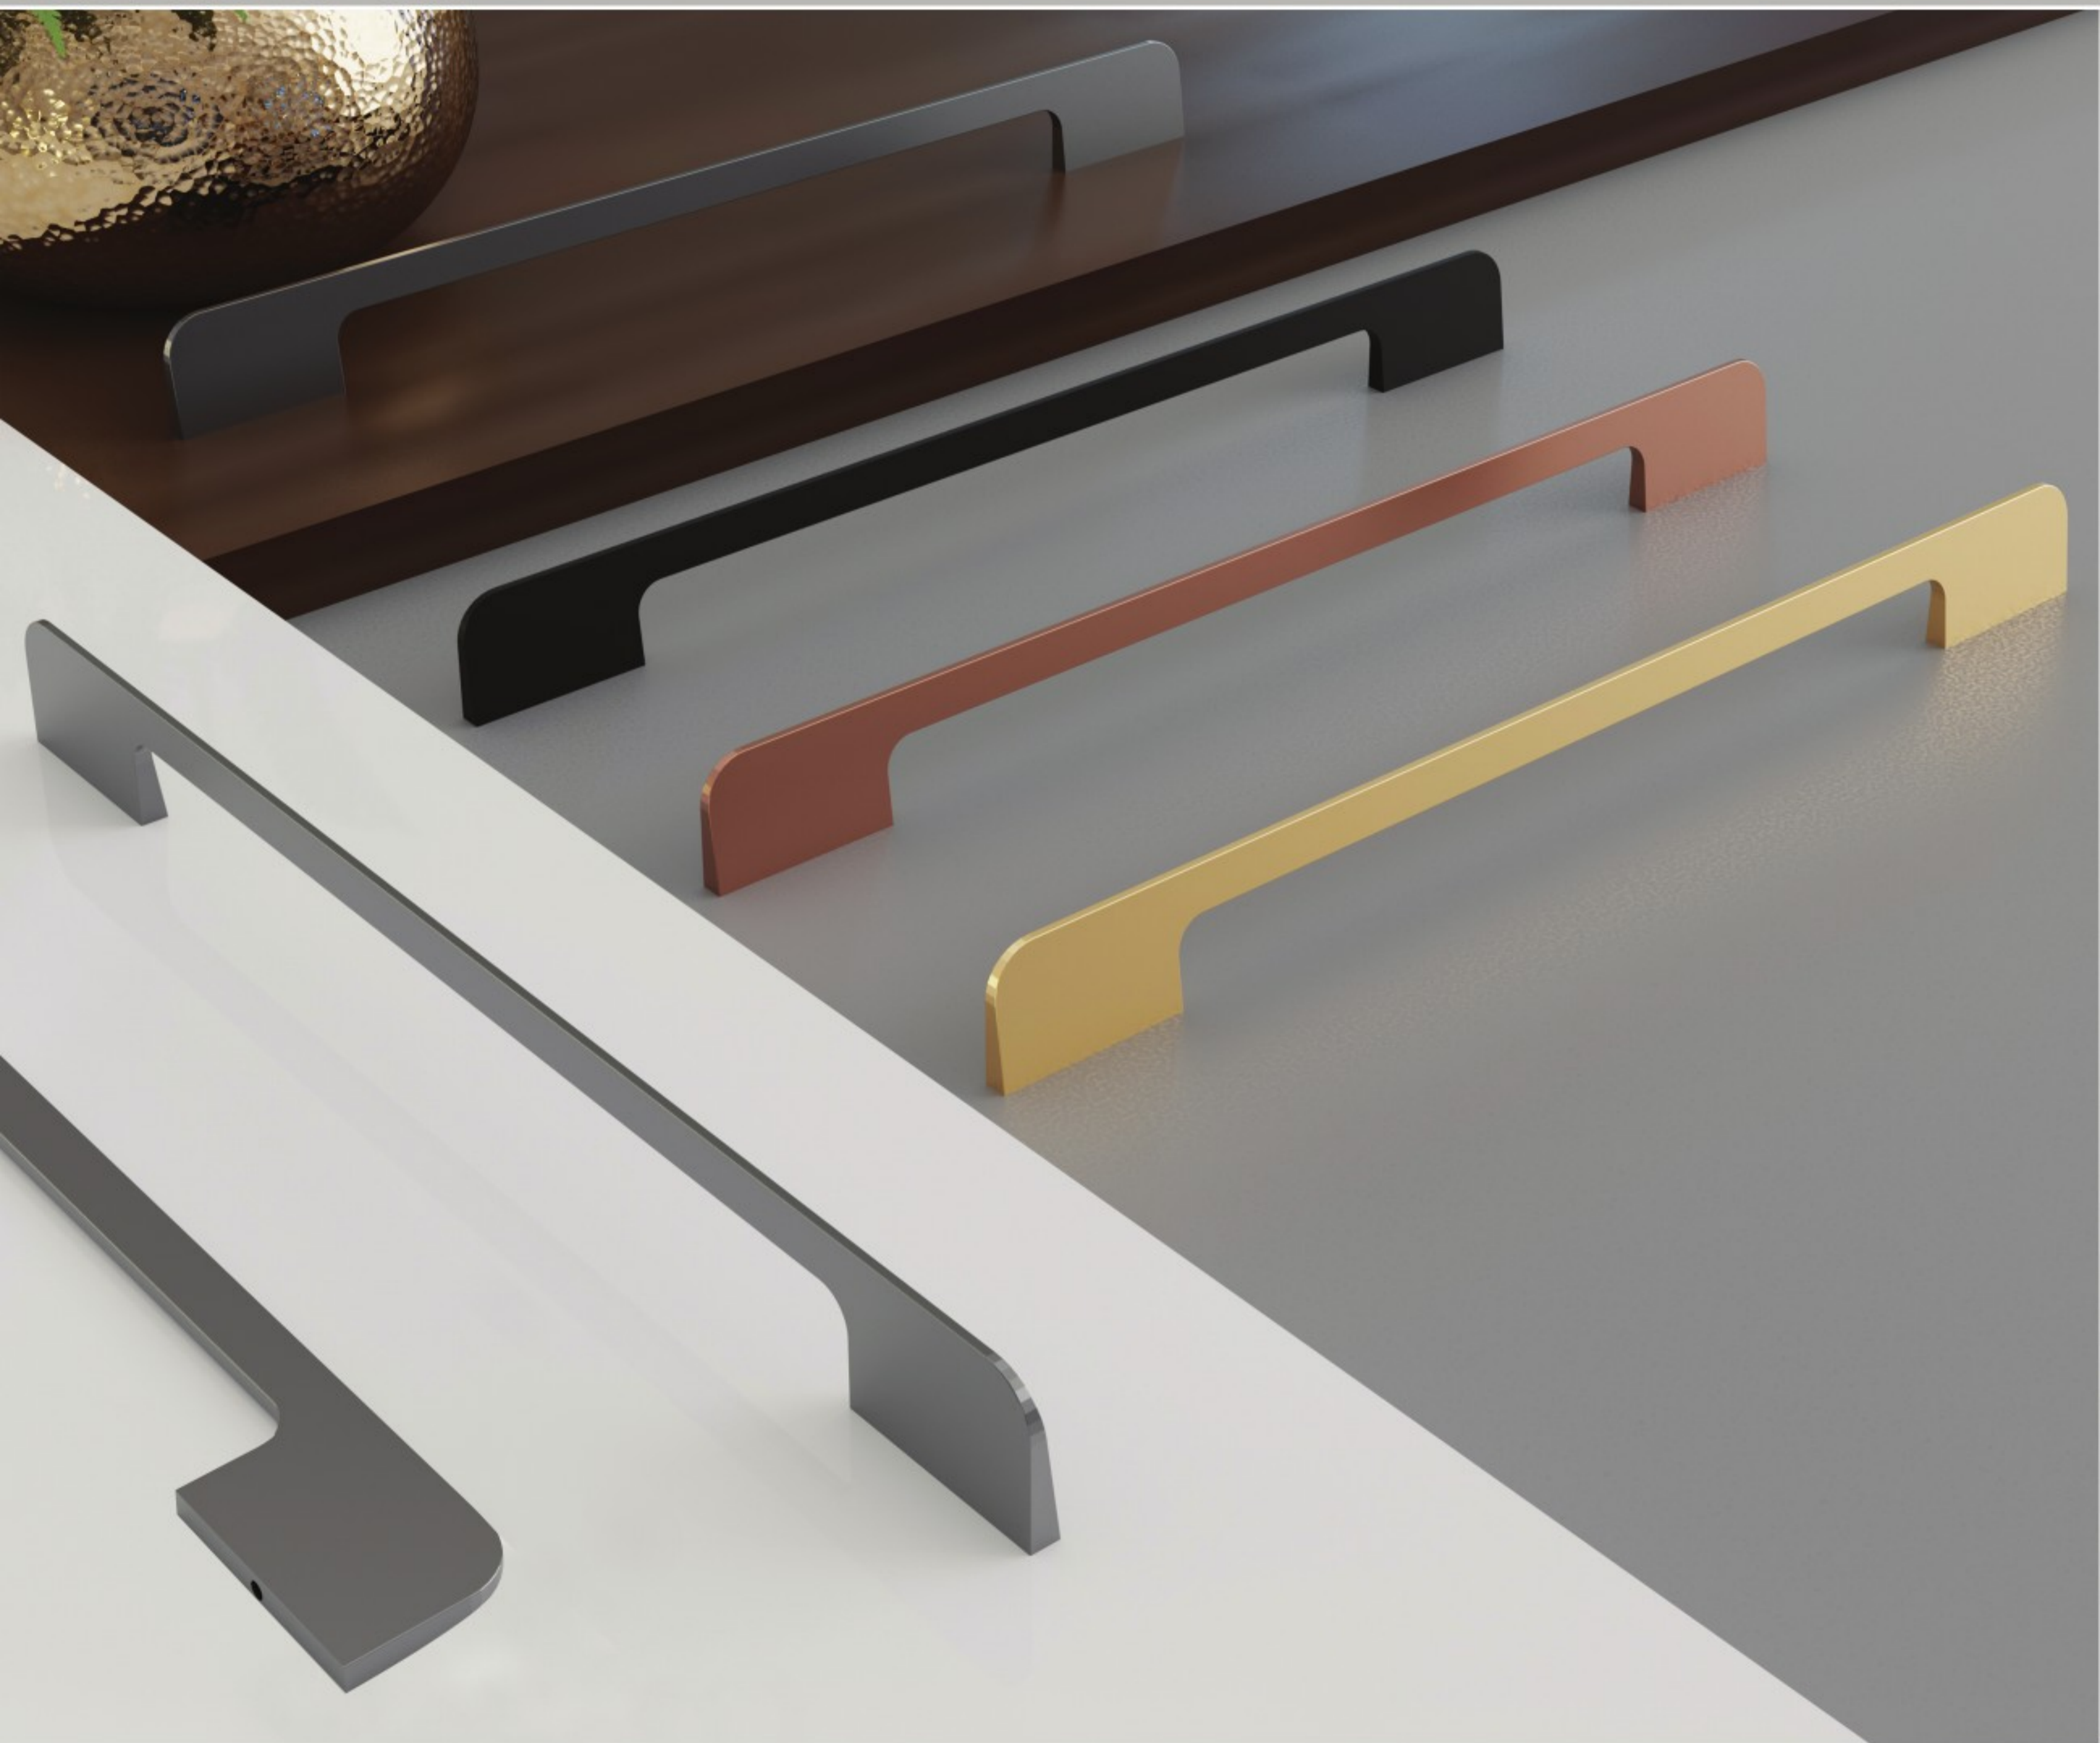

160 mm, 224 mm
Knob

Chrome, Antique
Gold, Painted

50 Pieces

512 Trend

Aluminium Handle Series

160 mm, 224 mm
Knob

Chrome, Antique
Gold, Painted

50 Pieces