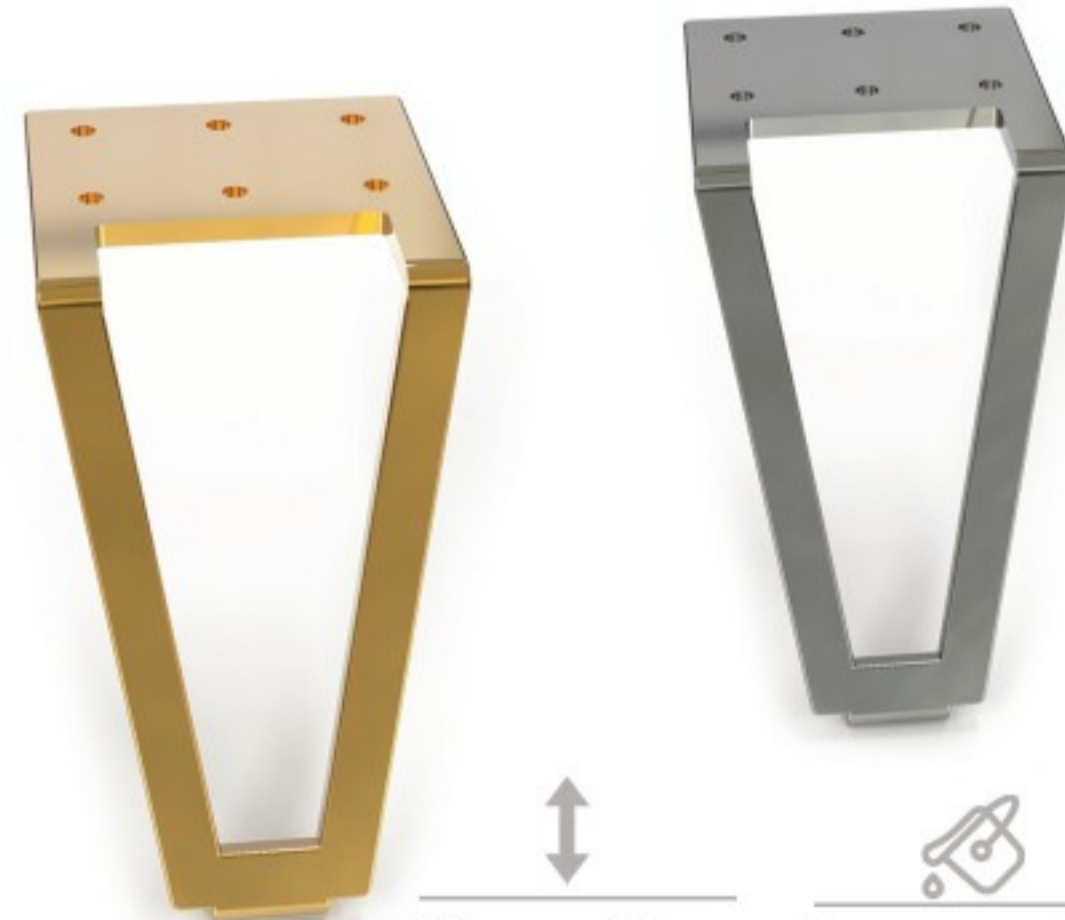

1193

Sofa Legs Aluminium

15 cm - 17 cm
21 cm

Chrome - Gold
Colored

100 Pieces